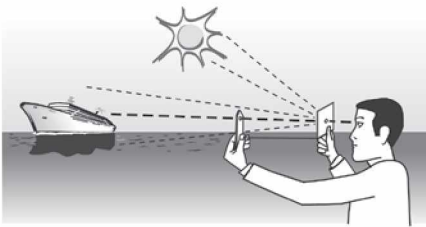

Reflector

Made of light alloy. Provided with head plastic protection. Folding model for easy storage when not required. Single packing in a plastic bag.

Code	Description	Dimensions(mm)
97638	STANDARD 12"	215x215x300
97639	R.O.R.C 16"	300x300x415
35000	R.O.R.C 18"	340x340x470

Signalling mirror

One of the most reliable, effective signalling devices : features an aiming spot to assist you in flashing in the intended direction. Ø 86 mm.

Code...27177

Code.....56570

BEST VALUE

Signalling Mirror 7x7cm

INSTRUCTIONS OF USE

1. Hold foresight in left hand with arm fully extended
2. Hold the signalling mirror in right hand toward the sunlight, facing the back of the mirror
3. Align the holes of the foresight and the mirror on the target
4. Move mirror until the reflection of the sun from the mirror can be seen on the foresight and a shadow point appears in its hole
5. The ray is now directed at the target

Code..... 90168

Megaphone with Siren, 16W, 320m

- Diameter: 200mm
- Length: 350mm
- Power: 20W
- Sound Coverage: 400m approx.
- Function: Talk/Siren (or Music)
- Batteries: 6D
- ABS Housing

Mega Horn

Whatever the use the Mega Horn is bound to be heard The sound produced measures at least 105 D.B. Available in red, it comes complete with a counter merchandising display box. Floating, non-corrosive. and friendly to the environment.