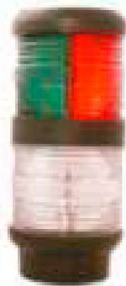

**7003 & 7004**  
7003 : Warning Light 12V  
7004 : Warning Light 24V

00220-BK

00220-WH

00120

**00120 : PLASTIC FIXED MOUNT**  
**ALL ROUND NAVIGATION LIGHT**  
Power boat to 12M. Visibility : 2nm  
Total Height 5". 12V / 8W bulb.

00120-WH : Same as above but  
with white base.

**FIXED MOUNT ALL ROUND LIGHT**

Clear PC Light case. 12V10W Bulb. Size : 4" H

00220-BK : Made of Black Nylon.

00220-WH : Made of White Nylon

00127

00128

00124

**00127 : ANCHOR LIGHT**

Clear Lens with 12V 10W Bulb

Height : 110mm

**00128 : ANCHOR LIGHT**

Three Colour Navigation Light

Three colour Lens with 12V 10W Bulb

Height : 110mm

**00124 : TRI-COLOUR & ANCHOR LIGHT**

4 Function Light: Port, Starboard,

Stern & Anchor. 8.3" H X 3.5" Dia.

2 x 12V20W Bulbs

00106

**00106 : ANCHOR LIGHT**

All Plastic, Clear Lens w/12v x 8w Bulb

00161

00107