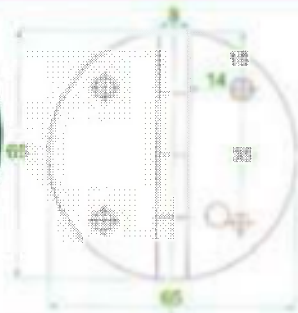

81001-02 / 1

81001-02/1 : SS316 Heavy Duty Hinges  
Size : 65mm x 65mm

81006-02 / 1

81006-02/1 :  
SS316 Heavy Duty Hinges  
Size : 70mm x 40mm

81005-02/1 : SS316 Heavy Duty Hinges  
Size : 103mm x 65mm

81005-02 / 1

81003-02/1

81003-02/1 :  
SS316 Heavy Duty Hinges  
Size : 102.8mm x 65mm

81008-02 / 1

81008-02/1 : SS316 Heavy Duty Hinges  
Size : 127mm x 65mm

81009-02/1 : SS316 Heavy Duty Hinges  
Size : 134mm x 65mm