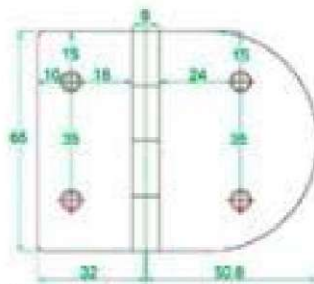

81001-02 / 1

81001-02/1 : SS316 Heavy Duty Hinges  
Size : 65mm x 65mm

81006-02 / 1

81006-02/1 :  
SS316 Heavy Duty Hinges  
Size : 70mm x 40mm

81005-02/1 : SS316 Heavy Duty Hinges  
Size : 103mm x 65mm

81005-02 / 1

81003-02/1

81003-02/1 :  
SS316 Heavy Duty Hinges  
Size : 102.8mm x 65mm

81008-02 / 1

81008-02/1 : SS316 Heavy Duty Hinges  
Size : 127mm x 65mm

81009-02/1 : SS316 Heavy Duty Hinges  
Size : 134mm x 65mm