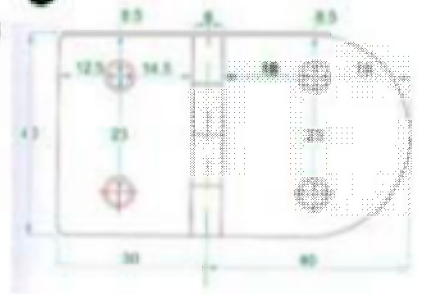

81001-02 / 1

81001-02/1 : SS316 Heavy Duty Hinges  
Size : 65mm x 65mm

81006-02 / 1

81006-02/1 :  
SS316 Heavy Duty Hinges  
Size : 70mm x 40mm

81005-02/1 : SS316 Heavy Duty Hinges  
Size : 103mm x 65mm

81005-02 / 1

81003-02/1

81003-02/1 :  
SS316 Heavy Duty Hinges  
Size : 102.8mm x 65mm

81008-02 / 1

81008-02/1 : SS316 Heavy Duty Hinges  
Size : 127mm x 65mm

81009-02/1 : SS316 Heavy Duty Hinges  
Size : 134mm x 65mm