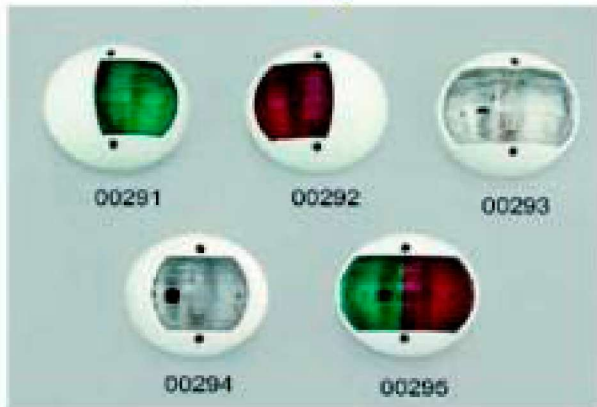

VERTICAL MOUNT NAVIGATION LIGHTS

Size : 108mm (W) x 92mm (L) x 60mm (H)
12V10W Bulbs, & With "High Power LEDs."

00291 : Green Starboard, 112.5 Deg., 2nm
00292 : Red Port Light, 112.5 Deg., 2nm
00293 : White Masthead Light, 225 Deg., 3nm
00294 : White Stern Light, 135 Deg., 2nm
00295 : Red & Green Combination Bow Light,
112.5Deg. each
(All above are available with 12V 10W Bulbs)

00291-LD : With 1 x Green High Power LED
00292-LD : With 1 x Red High Power LED
00293-LD : With 2 x White High Power LEDs
00294-LD : With 2 x White High Power LEDs
00295-LD : With 2 High Power LEDs

VERTICAL MOUNT NAVIGATION LIGHTS
Size : 74mm (W) x 70mm (L) x 35mm (H)
12V10W Bulbs,

00091 : Green Starboard, 112.5 Deg., 1nm
00092 : Red Port Light, 112.5 Deg., 1nm
00093 : White Masthead Light, 225 Deg., 2nm
00094 : White Stern Light, 135 Deg., 2nm
00095 : Red & Green Combination Bow Light
112.5Deg.

HORIZONTAL MOUNT NAVIGATION LIGHTS
Size : 89mm (L) x 62mm (W) x 42mm (H)
12V5W Bulbs. Oval, with white Housing.

00081 : Green Starboard, 112.5 Deg.,
00082 : Red Port Light, 112.5 Deg.,
00083 : White Masthead Light, 225 Deg.,
00084 : White Stern Light, 135 Deg.,
00085 : Red & Green Combination Bow Light
112.5Deg. each.