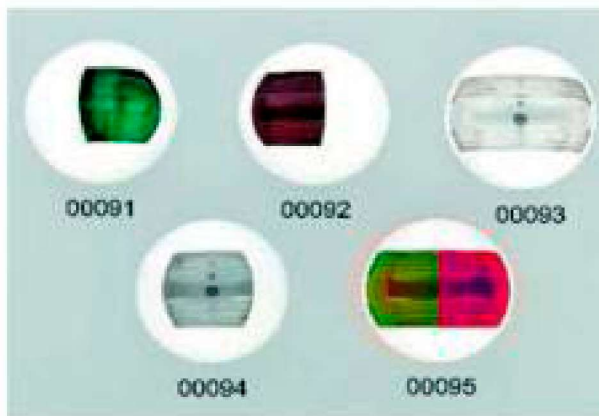

VERTICAL MOUNT NAVIGATION LIGHTS

Size : 108mm (W) x 92mm (L) x 60mm (H)
12V10W Bulbs, & With "High Power LEDs."

00291 : Green Starboard, 112.5 Deg., 2nm
00292 : Red Port Light, 112.5 Deg., 2nm
00293 : White Masthead Light, 225 Deg., 3nm
00294 : White Stern Light, 135 Deg., 2nm
00295 : Red & Green Combination Bow Light,
112.5Deg. each
(All above are available with 12V 10W Bulbs)

00291-LD : With 1 x Green High Power LED
00292-LD : With 1 x Red High Power LED
00293-LD : With 2 x White High Power LEDs
00294-LD : With 2 x White High Power LEDs
00295-LD : With 2 High Power LEDs

VERTICAL MOUNT NAVIGATION LIGHTS
Size : 74mm (W) x 70mm (L) x 35mm (H)
12V10W Bulbs,

00091 : Green Starboard, 112.5 Deg., 1nm
00092 : Red Port Light, 112.5 Deg., 1nm
00093 : White Masthead Light, 225 Deg., 2nm
00094 : White Stern Light, 135 Deg., 2nm
00095 : Red & Green Combination Bow Light
112.5Deg.

HORIZONTAL MOUNT NAVIGATION LIGHTS
Size : 89mm (L) x 62mm (W) x 42mm (H)
12V5W Bulbs. Oval, with white Housing.

00081 : Green Starboard, 112.5 Deg.,
00082 : Red Port Light, 112.5 Deg.,
00083 : White Masthead Light, 225 Deg.,
00084 : White Stern Light, 135 Deg.,
00085 : Red & Green Combination Bow Light
112.5Deg. each.