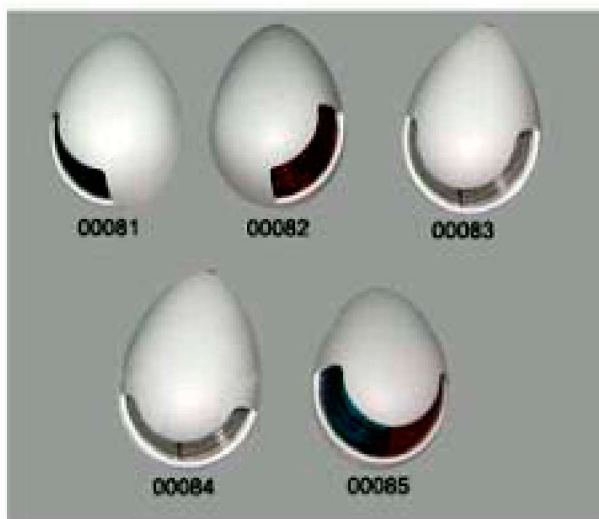

VERTICAL MOUNT NAVIGATION LIGHTS

Size : 108mm (W) x 92mm (L) x 60mm (H)
12V10W Bulbs, & With "High Power LEDs."

00291 : Green Starboard, 112.5 Deg., 2nm
00292 : Red Port Light, 112.5 Deg., 2nm
00293 : White Masthead Light, 225 Deg., 3nm
00294 : White Stern Light, 135 Deg., 2nm
00295 : Red & Green Combination Bow Light,
112.5Deg. each
(All above are available with 12V 10W Bulbs)

00291-LD : With 1 x Green High Power LED
00292-LD : With 1 x Red High Power LED
00293-LD : With 2 x White High Power LEDs
00294-LD : With 2 x White High Power LEDs
00295-LD : With 2 High Power LEDs

VERTICAL MOUNT NAVIGATION LIGHTS
Size : 74mm (W) x 70mm (L) x 35mm (H)
12V10W Bulbs,

00091 : Green Starboard, 112.5 Deg., 1nm
00092 : Red Port Light, 112.5 Deg., 1nm
00093 : White Masthead Light, 225 Deg., 2nm
00094 : White Stern Light, 135 Deg., 2nm
00095 : Red & Green Combination Bow Light
112.5Deg.

HORIZONTAL MOUNT NAVIGATION LIGHTS
Size : 89mm (L) x 62mm (W) x 42mm (H)
12V5W Bulbs. Oval, with white Housing.

00081 : Green Starboard, 112.5 Deg.,
00082 : Red Port Light, 112.5 Deg.,
00083 : White Masthead Light, 225 Deg.,
00084 : White Stern Light, 135 Deg.,
00085 : Red & Green Combination Bow Light
112.5Deg. each.