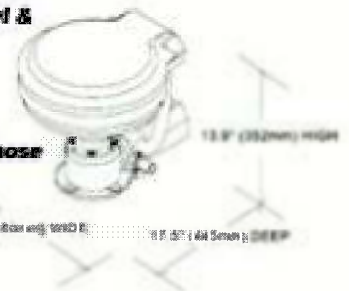

TMC-99902

Electric Marine Toilet with small Bowl & standard Plastic Seat & Cover

Switch box included

Fitting : Connections for
 1" (25.5mm) ID inlet hose
 1" (25.5mm) ID Discharge hose

Motor : 12V / 24V

Amp Draw : 18A (12V) / 9A (24V)

Fuse Size : 25A (12V) / 15A (24V)

TMC-99904

Electric Marine Toilet with Large Bowl & Deluxe Plastic Seat & Cover

Switch box included

Fitting : Connections for
 1" (25.5mm) ID inlet hose
 1" (25.5mm) ID Discharge hose

Motor : 12V / 24V

Amp Draw : 18A (12V) / 9A (24V)

Fuse Size : 25A (12V) / 15A (24V)

TMC-99903

Manual Marine Toilet with Large Bowl & Deluxe Plastic Seat & Cover

Fitting : Connections for
 3/4" (19.5mm) ID Inlet Hose
 1-1/2" (37.8mm) ID Discharge Hose