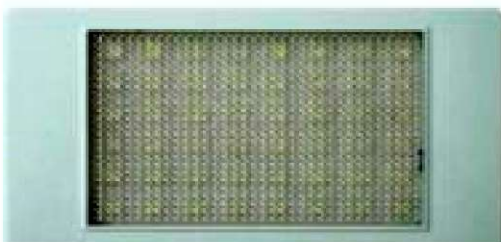

J-857N-LED Switched non-waterproof model
Available in models with 2P switch (on-Off)
Color available - white

J-588-SM-LED Slim Lite Waterproof sealed IP66
110x185x12 mm H
Plastic PC base and lens.
Surface mount. 84-white and 12-red LEDs.
color available white.

J-5300-LED Slim Roof Lamp waterproof sealed to IP66
372x138x23 mm.Recessed mount.
Hole-drill:310x116 mm , Height after installed : 6mm.
75 white LEDs plus 24 blue or red LEDs.
3 lead wire Without switch.

J-290-LED (347 mm)
Mini Swi-Rail (270 degrees turnable).
Aluminum base 21 x 16 mm.
Super bright 20 LEDs.
Grey end covers.

J-817-LED Ceiling Lamp
210x125x43 mm.
2P slide switch.
color available - white