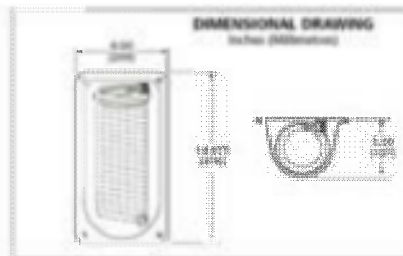

31910-2115

31910-2115 : Cockpit Washdown System Horizontal Mount Enclosure with 25' (7.8 m) Blue HoseCoil

Enclosure Features:

- Lightweight durable plastic material. Exposed surface UV stabilized, Easy to use and install, Provides easy and convenient stowing of the attached HoseCoil.

HoseCoil Features:

- 3/8" (10 mm) ID Polyurethane, - 90% usable length
- Self-Coiling, - Solid brass fittings, - UV Inhibitor

31910-3115

31910-3115 : Cockpit Washdown System Side Mount Enclosure with 15' (4.57 m) Blue HoseCoil

Enclosure Features:

- Lightweight durable plastic material. Exposed surface UV stabilized, Easy to use and install, Provides easy and convenient stowing of the attached HoseCoil.

HoseCoil Features:

- 3/8" (10 mm) ID Polyurethane, - 90% usable length
- Self-Coiling, - Solid brass fittings, - UV Inhibitor

31700-0092 & 31700-0094

31700-0092 : Washdown Pump 12V

31700-0094 : Washdown Pump 24V

Flow rate: Nominal 4.3 US gallons/min
Self-priming from dry up to 2.4m (7.8ft)

Features:

- Run Dry Without Damage
- Smooth Flow
- Pressure Switch with Rubber Boot