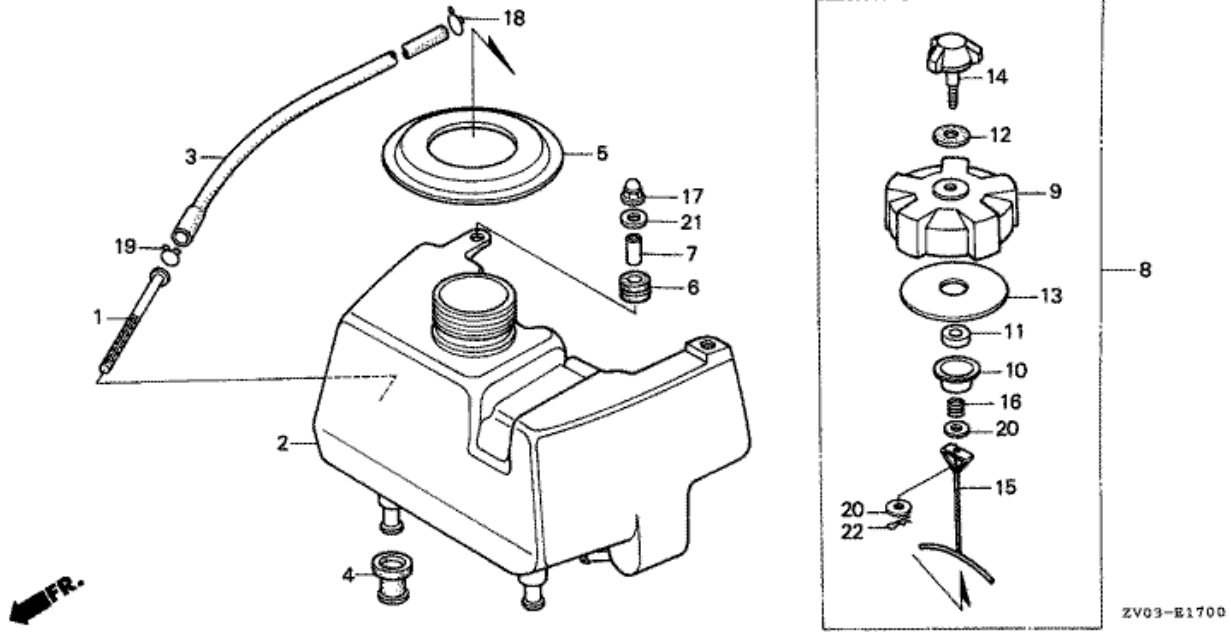

E-17 FUEL TANK

Refnr	Parça Numarası	Açıklama	İlk numara	Son numara	Birim Adedi	Tipler
1	16952ZE6000	STRAINER, FUEL			001	SD, LD
2	17510ZV0010	TANK, FUEL			001	SD, LD
3	17512ZV0000	TUBE, FUEL			001	SD, LD
4	17514ZV0000	RUBBER, TANK MOUNTING (C)			002	SD, LD
5	17515ZV0000	RUBBER A, TANK MOUNTING			001	SD, LD
6	17516ZV0000	RUBBER B, TANK MOUNTING			002	SD, LD
7	17517ZV0000	COLLAR, TANK MOUNTING			002	SD, LD
8	17620ZV0010	CAP ASSY., FUEL TANK			001	SD, LD
9	17621ZV0010	BODY, FUEL CAP			001	SD, LD
10	17622ZV0000	INNER, FUEL CAP			001	SD, LD
11	17623ZV0000	SPONGE, FUEL CAP BREATHER			001	SD, LD
12	17624ZV0000	PACKING, VALVE			001	SD, LD
13	17625ZV0000	PACKING, FUEL CAP			001	SD, LD
14	17626ZV0010	VALVE COMP., BREATHER			001	SD, LD
15	17628ZV0000	LINK, FUEL CAP			001	SD, LD
16	17629ZV0000	SPRING, FUEL CAP			001	SD, LD
17	90202ZV0000	NUT, CAP, 6MM			002	SD, LD
18	90602ZV0000	CLIP, TUBE (B10)			001	SD, LD
19	90604ZV0000	CLIP, TUBE (B12)			001	SD, LD
20	9410104200	WASHER, PLAIN, 4MM			002	SD, LD
21	9410306200	WASHER, PLAIN, 6MM			002	SD, LD
22	9425104000	PIN, LOCK, 4MM			001	SD, LD