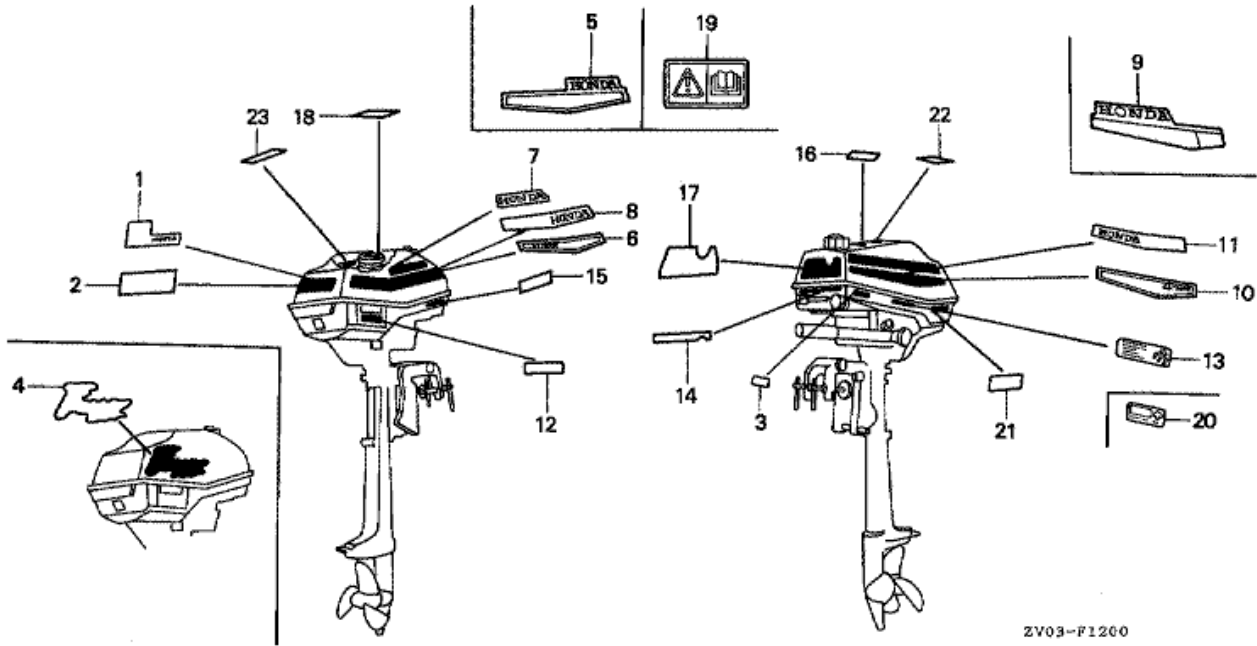

F-12 LABEL

Refnr	Parça Numarası	Acıklama	İlk numara	Son numara	Birim Adedi	Tipler
1	87121ZV0C00	MARK, RR.			001	SD, LD
3	87125ZV0A10	MARK, SPARE CLIP (E,F)		1203976	001	SD, LD
3	87125ZV0A11	MARK, SPARE CLIP (E,F)	1203977		001	SD, LD
4	87131ZV0C00	MARK, SIDE			002	SD, LD
7	87132ZV0C00	MARK, SIDE STRIPE (HONDA)			002	SD, LD
12	87521ZV0600	MARK, FUEL COCK (E,F)		1218954	001	SD, LD
12	87521ZV0601	MARK, FUEL COCK (E,F)	1218955		001	SD, LD
13	87531ZV0C10	LABEL, OIL CAUTION (ENGLISH/FRENCH)		1218954	001	SD, LD
14	87532ZV0C01	MARK, INDICATION (J)	1218436		001	SD, LD
14	87532ZV0C10	MARK, INDICATION (E,F)		1218435	001	SD, LD
17	87538ZV0C10	LABEL, OPERATOR CAUTION (E,F)		1218954	001	SD, LD
18	87571ZV0C10	LABEL, TANK CAUTION (E,F)			001	SD, LD
19	87516VA9B50	MARK, OPERATOR CAUTION	1218955		001	SD, LD
20	87531ZV5611	LABEL, OIL CAUTION (ENGLISH/FRENCH)	1218955		001	SD, LD
21	87539ZA8660	MARK, EX. CAUTION	1218587		001	SD, LD
22	87634ZW4D20	MARK, ENVIRONMENT (EPA 2006)			001	SD, LD
23	30590GBF851	LABEL, IGNITION NOISE (ENGLISH/FRENCH)			001	LD