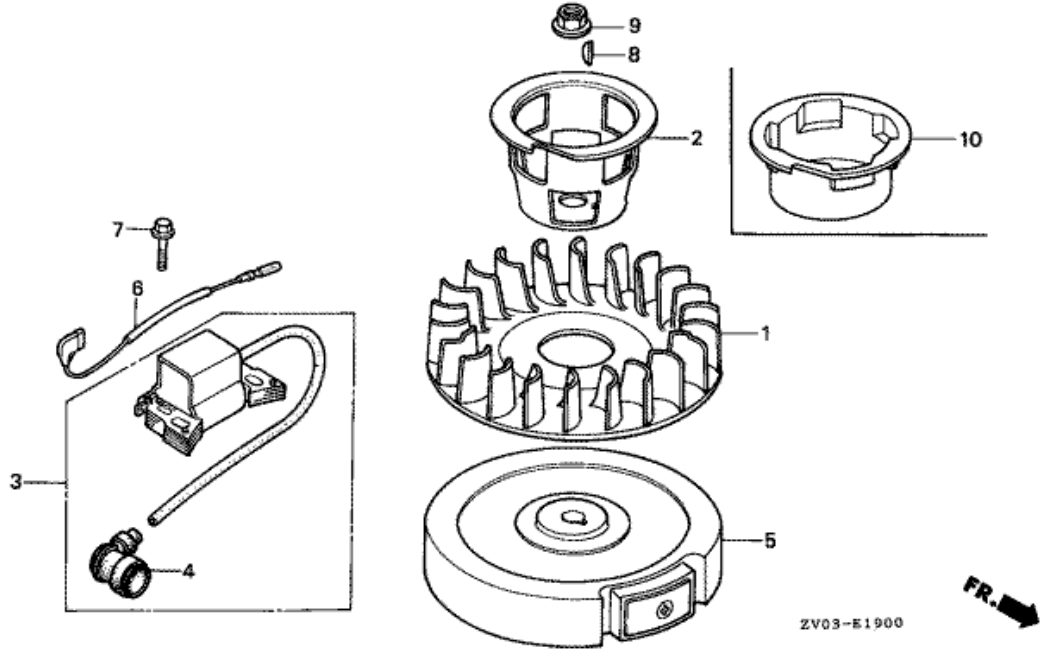

E-19 IGNITION COIL/FLYWHEEL

Refnr	Parça Numarası	Açıklama	İlk numara	Son numara	Birim Adedi	Tipler
1	19511ZG0000	FAN, COOLING			001	SD, LD
2	28451ZV0003	PULLEY, STARTER		1213767	001	SD, LD
3	30500ZV0023	COIL ASSY., IGNITION			001	SD, LD
4	30700896702	CAP ASSY., NOISE SUPPRESSOR			001	SD, LD
5	31100ZV0020	FLYWHEEL COMP.			001	SD, LD
6	36101ZV0A00	CORD, STOP SWITCH (200MM)			001	SD, LD
7	90121ZV0000	BOLT, FLANGE, 6X25			002	SD, LD
8	90741147000	KEY, WOODRUFF			001	SD, LD
9	9405012020	NUT, FLANGE, 12MM			001	SD, LD
10	28451ZV0004	PULLEY, STARTER	1213768		001	SD, LD