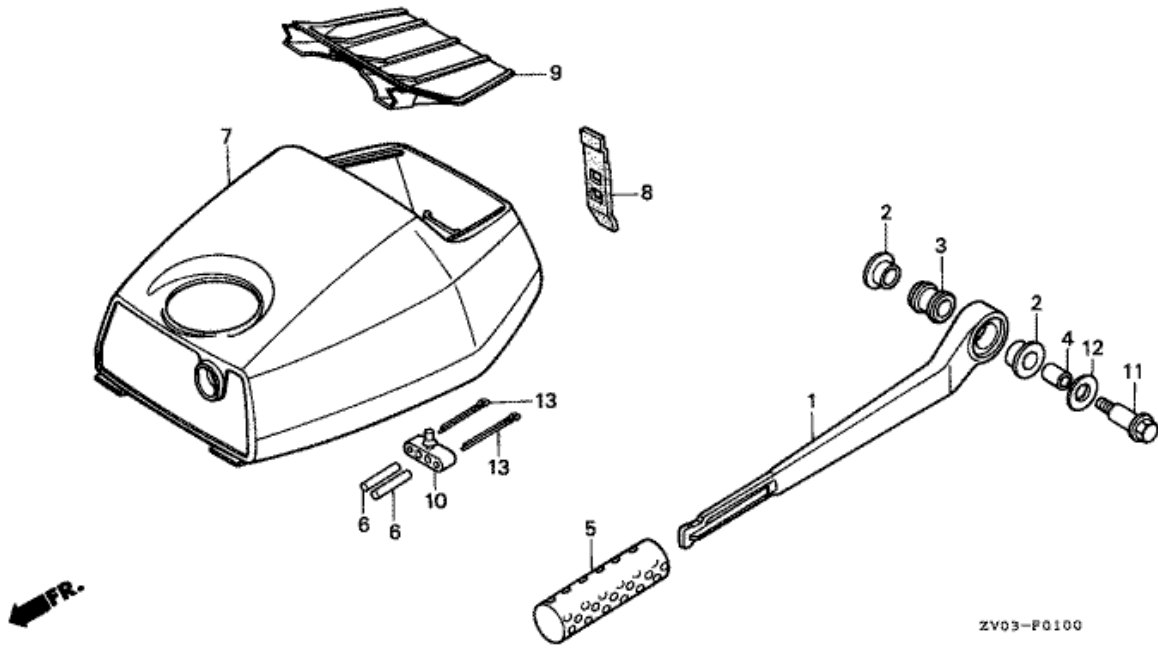

F-1 STEERING HANDLE/ENGINE COVER

Refnr	Parça Numarası	Açıklama	İlk numara	Son numara	Birim Adedi	Tipler
1	53101ZV0841ZB	HANDLE, STEERING *NH282MU *			001	SD, LD
2	53107ZV0000	COLLAR, HANDLE MOUNTING			002	SD, LD
3	53108ZV0000	RUBBER, HANDLE MOUNTING			001	SD, LD
4	53109ZV0000	COLLAR, DISTANCE			001	SD, LD
5	53165ZV0000	GRIP, LEVER			001	SD, LD
6	58131ZV0000	PIN, SHEAR			002	SD, LD
7	63101ZV0840ZB	COVER, ENGINE *NH282MU *			001	SD, LD
8	63103ZV0000	BELT, ENGINE COVER			001	SD, LD
9	63105ZV0000	COVER, TOP			001	SD, LD
10	88111ZV0000	HOLDER, PARTS			001	SD, LD
11	90105ZV0000	BOLT, FLANGE, 8X40			001	SD, LD
12	90508ZV0000	WASHER, 12.5X32			001	SD, LD
13	90757ZV0000	PIN, SPLIT, 3MM			002	SD, LD