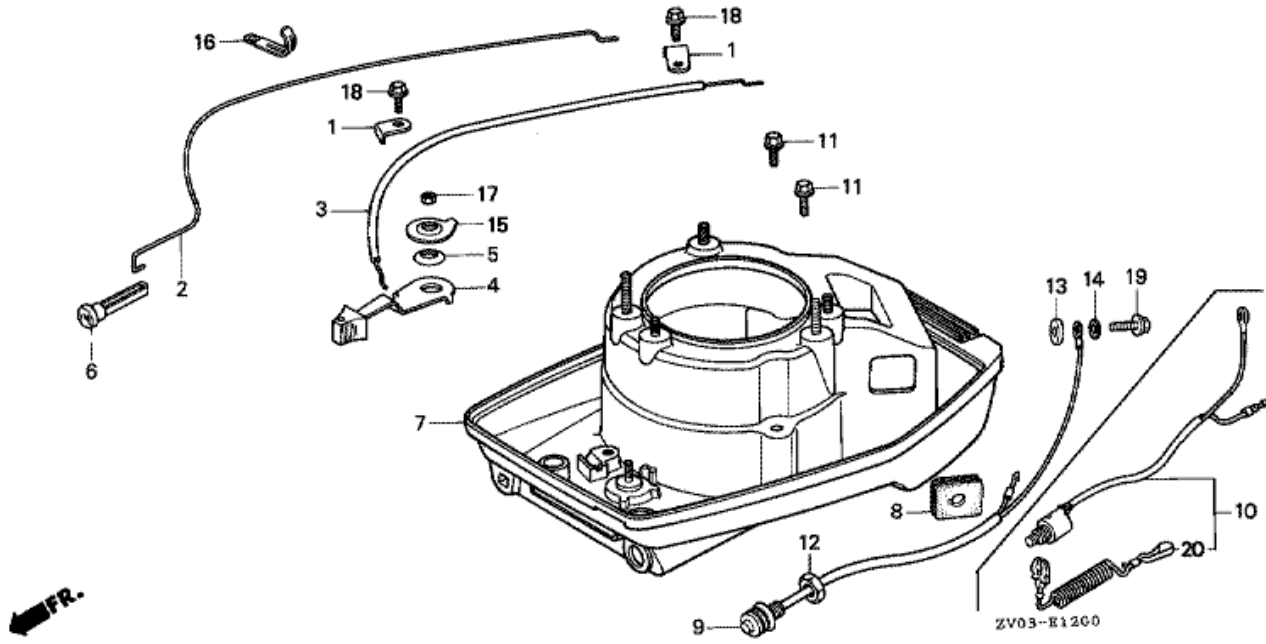

E-12 FAN COVER/THROTTLE LEVER

Refnr	Parça Numarası	Açıklama	İlk numara	Son numara	Birim Adedi	Tipler
1	16576ZV0000	HOLDER, CABLE			002	SD, LD
2	16622ZV0000	ROD, CHOKE			001	SD, LD
3	17910ZV0000	CABLE COMP., THROTTLE			001	SD, LD
4	17931ZV0000	LEVER, THROTTLE			001	SD, LD
5	17932ZV0000	SPRING, LEVER			001	SD, LD
6	17951ZG1000	KNOB, CHOKE			001	SD, LD
7	19610ZV0A01	COVER COMP., FAN		1242711	001	SD, LD
7	19610ZV0A02	COVER COMP., FAN	1242712		001	SD, LD
8	19615ZV0000	GROMMET, FAN COVER			001	SD, LD
10	36180ZV0A01	SWITCH ASSY., EMERGENCY STOP		1237954	001	SD, LD
10	36180ZV0A02	SWITCH ASSY., EMERGENCY STOP	1237955		001	SD, LD
11	90017ZV0000	BOLT, FLANGE, 6X18			003	SD, LD
12	90302921000	NUT, HEX., 16MM			001	SD, LD
13	90401ZV0000	WASHER, FAN COVER			001	SD, LD
14	90445700000	PACKING, FIBER, 6MM			001	SD, LD
15	90481ZV0000	WASHER, CONTROL LEVER			001	SD, LD
16	91403881000	CLIP B, CORD			001	SD, LD
17	90202ZV0000	NUT, CAP, 6MM			001	SD, LD
18	959000601202	BOLT, FLANGE, 6X12			002	SD, LD
19	959000601802	BOLT, FLANGE, 6X18			001	SD, LD
20	36182ZV4650	CORD COMP., EMERGENCY			001	SD, LD