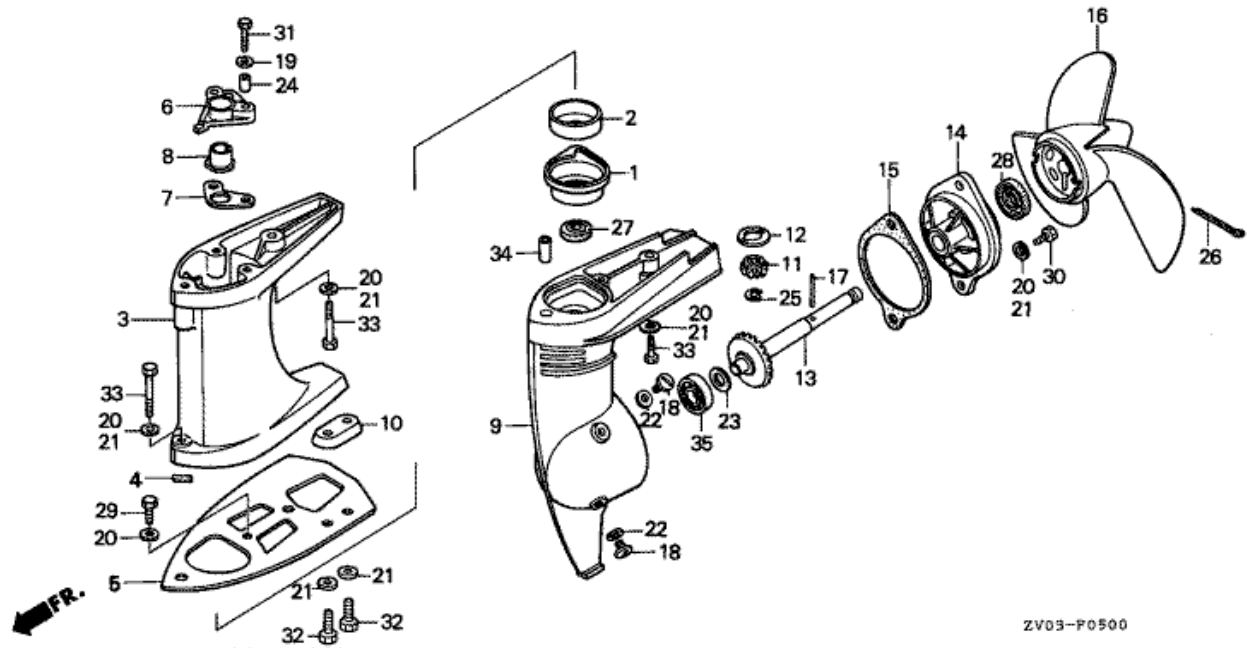

F-5 GEAR CASE/PROPELLER SHAFT

Refnr	Parça Numarası	Açıklama	İlk numara	Son numara	Birim Adedi	Tipler
1	19221ZV0010	HOUSING, IMPELLER	1016441		001	SD, LD
2	19223ZV0010	LINER, PUMP	1000763		001	SD, LD
3	40202ZV0942ZB	SEPARATOR, EXTENSION *NH282MU *			001	LD
4	40204ZV0700	GROMMET, EXTENSION CASE			001	LD
5	40205ZV0842ZB	PLATE, CAVITATION *NH282MU *			001	LD
6	40206ZV0700	HOLDER, BUSH			001	LD
7	40207ZV0700	PLATE, HOLDER			001	LD
8	40208ZV0701	BUSH, VERTICAL SHAFT			001	LD
9	41101ZV0842ZB	CASE COMP., GEAR *NH282MU *			001	SD, LD
10	41106ZV4650	METAL, ANODE			001	LD
11	41131ZV0000	PINION, BEVEL			001	SD, LD
12	41135ZV0000	WASHER, PINION THRUST			001	SD, LD
13	41160ZV0000	SHAFT COMP., PROPELLER			001	SD, LD
14	41201ZV0842ZB	HOLDER COMP., PROPELLER SHAFT *NH282MU *			001	SD, LD
15	41281ZV0850	PACKING, PROPELLER SHAFT HOLDER	1214189		001	SD, LD
16	58130ZV0841ZB	PROPELLER COMP., THREE BLADES *NH283 *			001	SD, LD
17	58131ZV0000	PIN, SHEAR			001	SD, LD
18	90105ZV4650	BOLT, OIL CHECK, 8X8			002	SD, LD
19	90452GK4600	WASHER, PLAIN, 5MM			002	LD
20	90504921010	WASHER, PLAIN, 6MM	1100110		001	LD
21	90506ZV4000	WASHER, PLAIN, 6MM	1100110		007	SD, LD
22	90507921000	WASHER, NYLON, 8MM			002	SD, LD
23	90531ZV0000	WASHER, GEAR (A) (1.00)			001	SD, LD
23	90532ZV0000	WASHER, GEAR (B) (1.05)			001	SD, LD
23	90533ZV0000	WASHER, GEAR (C) (1.10)			001	SD, LD
23	90534ZV0000	WASHER, GEAR (D) (1.15)			001	SD, LD
23	90535ZV0000	WASHER, GEAR (E) (1.20)			001	SD, LD
24	90752ZV0700	COLLAR B, DISTANCE			002	LD
25	90755SB2000	E-RING, 6MM			001	SD, LD
26	90757ZV0000	PIN, SPLIT, 3MM			001	SD, LD
27	91251ZV0003	WATER SEAL, 11X21X8			001	SD, LD
28	91253ZV0003	WATER SEAL, 11X21X8			001	SD, LD
29	92101060124J	BOLT, HEX., 6X12			001	LD
30	90127ZV4000	BOLT, HEX., 6X16			002	SD, LD
31	92101050254J	BOLT, HEX., 5X25			002	LD
32	90127ZV4000	BOLT, HEX., 6X16	1100110		002	LD