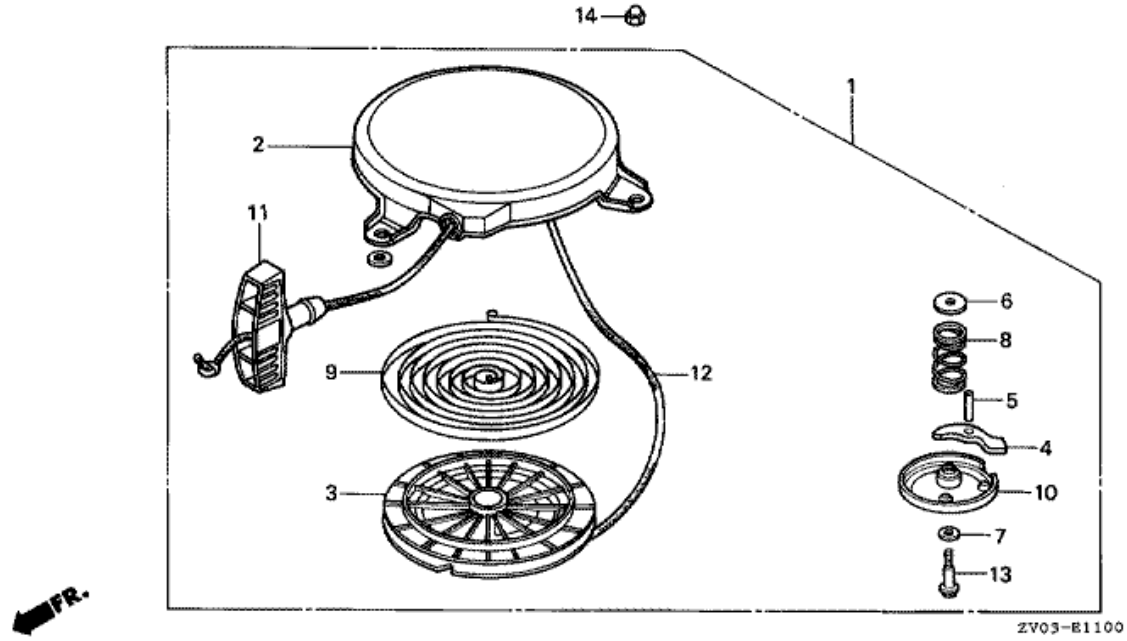

E-11 RECOIL STARTER (1)

Refnr	Parça Numarası	Açıklama	İlk numara	Son numara	Birim Adedi	Tipler
1	28400ZV0003	STARTER ASSY., RECOIL		1213767	001	SD, LD
2	28410ZV0003	CASE COMP., STARTER		1213767	001	SD, LD
3	28420ZG0003	REEL, STARTER			001	SD, LD
4	28422ZG0003	RATCHET, STARTER		1213773	001	SD, LD
5	28423ZV0003	SHAFT, RATCHET		1213767	001	SD, LD
6	28431ZV0003	PLATE A, FRICTION		1213767	001	SD, LD
7	28432ZG0003	PLATE B, FRICTION		1213767	001	SD, LD
8	28441ZV0003	SPRING, FRICTION			001	SD, LD
9	28442ZG0003	SPRING, RETURN		1213767	001	SD, LD
10	28443ZV0003	COVER, REEL STARTER		1213767	001	SD, LD
11	28461ZG0013	GRIP, STARTER	1000442		001	SD, LD
12	28462ZV0003	ROPE, STARTER		1213767	001	SD, LD
13	90003ZV0003	BOLT, REEL COVER		1213767	001	SD, LD
14	90202ZV0000	NUT, CAP, 6MM		1213767	003	SD, LD