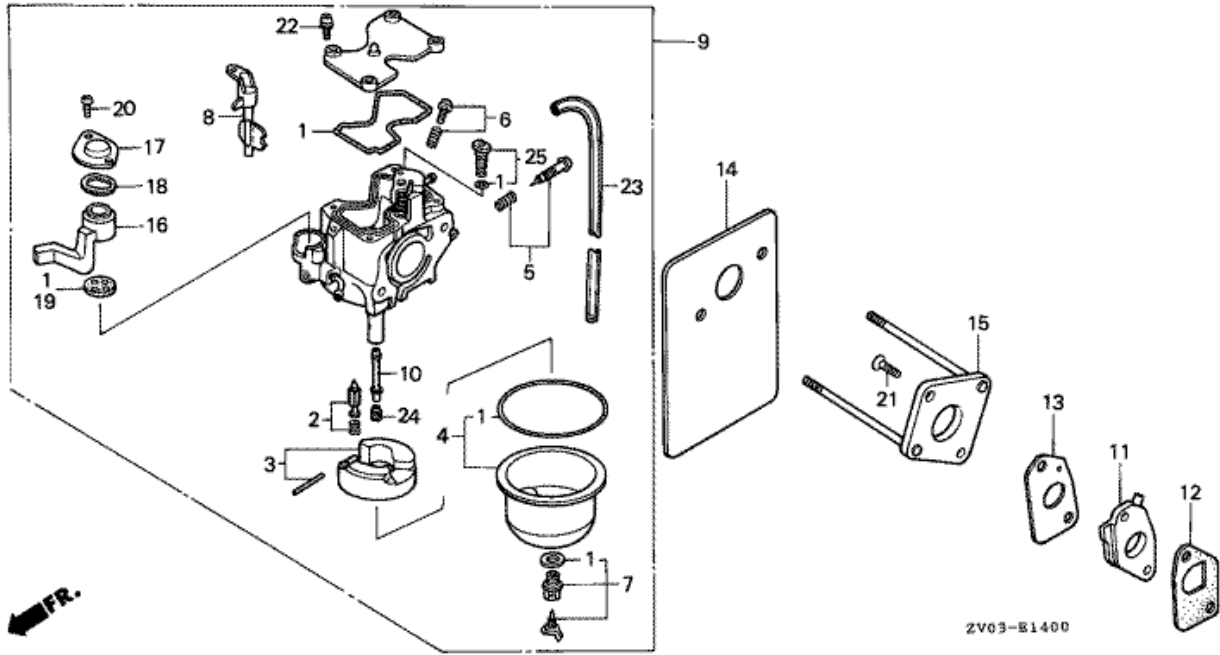

E-14 CARBURETOR

Refnr	Parça Numarası	Açıklama	İlk numara	Son numara	Birim Adedi	Tipler
1	16010ZV0025	GASKET SET			001	SD, LD
2	16011ZE0005	VALVE SET, FLOAT			001	SD, LD
3	16013ZG0811	FLOAT SET			001	SD, LD
4	16015ZV0A00	CHAMBER SET, FLOAT			001	SD, LD
5	16016ZV0A00	SCREW SET		BF22B A	001	SD, LD
5	16016ZV0A01	SCREW SET	BF22B B		001	SD, LD
6	16028ZV0A00	SCREW SET			001	SD, LD
7	16029ZV0A00	SCREW SET			001	SD, LD
8	16044ZV0A00	LEVER SET, CHOKE		BF22B A	001	SD, LD
8	16044ZV0A01	LEVER SET, CHOKE	BF22B B		001	SD, LD
9	16100ZV0A01	CARBURETOR ASSY. (BF22B A)		1204045	001	SD, LD
9	16100ZV0A02	CARBURETOR ASSY. (BF22B B)	1204046	1230134	001	SD, LD
9	16100ZV0A03	CARBURETOR ASSY. (BF22B C)	1230135	1246241	001	SD, LD
9	16100ZV0A04	CARBURETOR ASSY. (BF22B D)	1246242		001	SD, LD
10	16166ZV0015	NOZZLE, MAIN	BF22A C		001	SD, LD
10	16166ZV0A00	NOZZLE, MAIN	BF22B B		001	SD, LD
10	16166ZV0E21	NOZZLE, MAIN	BF22B D		001	SD, LD
11	16211ZV0000	INSULATOR, CARBURETOR	1009663		001	SD, LD
12	16212ZV0850	PACKING, INSULATOR			001	SD, LD
13	16221ZG0801	PACKING, CARBURETOR			001	SD, LD
14	16221ZV0850	GASKET, CARBURETOR	1214166		001	SD, LD
15	16225ZV0000	PLATE, CARBURETOR JOINT			001	SD, LD
16	16953ZV0025	LEVER, COCK	BF22B B		001	SD, LD
16	16953ZV0A00	LEVER, COCK		BF22B A	001	SD, LD
17	16954ZV0005	PLATE, LEVER SETTING			001	SD, LD
18	16956ZE1811	SPRING, COCK LEVER			001	SD, LD
19	16957ZE1812	PACKING, FUEL COCK	BF22A F		001	SD, LD
20	16081ZV0A00	SCREW, PAN			002	SD, LD
21	93600050200B	SCREW, FLAT, 5X20			002	SD, LD
22	16082ZV0A00	SCREW, PAN			004	SD, LD
23	950030907531	TUBE, VINYL, 4.5X8X750 (95003-09001-60M)			001	SD, LD
24	991011870600	JET, MAIN, #60		BF22B C	(1)	SD, LD
24	991011870620	JET, MAIN, #62		BF22B C	(1)	SD, LD
24	991011870650	JET, MAIN, #65	BF22A B		001	SD, LD
24	99101ZG00550	JET, MAIN, #55	BF22B D		(1)	SD, LD
24	99101ZG00580	JET, MAIN, #58	BF22B D		(1)	SD, LD