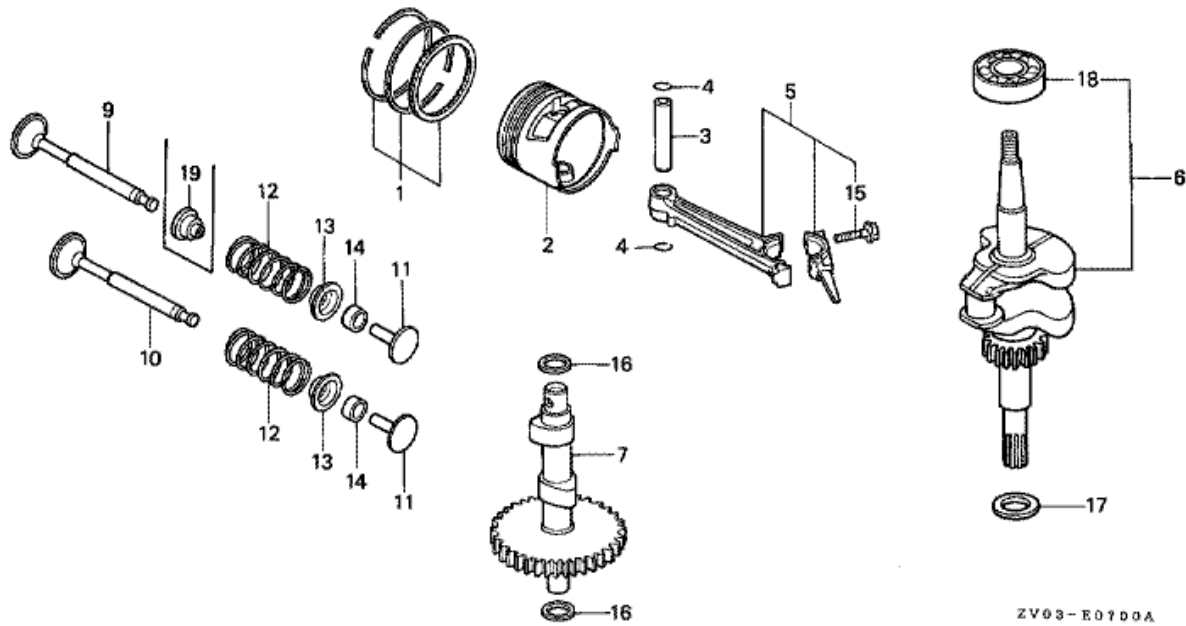

E-7 PISTON/CRANKSHAFT/CAMSHAFT

Refnr	Parça Numarası	Açıklama	İlk numara	Son numara	Birim Adedi	Tipler
1	130A1896003	RING SET, PISTON (STD.) (TEIKOKU)			001	SD, LD
1	130A1896004	RING SET, PISTON (STD.) (NIPPON)			001	SD, LD
1	130B1896003	RING SET, PISTON (0.25) (TEIKOKU)			(1)	SD, LD
1	130B1896004	RING SET, PISTON (0.25) (NIPPON)			(1)	SD, LD
1	130C1896003	RING SET, PISTON (0.50) (TEIKOKU)			(1)	SD, LD
1	130C1896004	RING SET, PISTON (0.50) (NIPPON)			(1)	SD, LD
1	130D1896003	RING SET, PISTON (0.75) (TEIKOKU)			(1)	SD, LD
1	130D1896004	RING SET, PISTON (0.75) (NIPPON)			(1)	SD, LD
2	13101892000	PISTON (STD.)			001	SD, LD
2	13102892000	PISTON (0.25)			(1)	SD, LD
2	13103892000	PISTON (0.50)			(1)	SD, LD
2	13104892000	PISTON (0.75)			(1)	SD, LD
3	13111892000	PIN, PISTON			001	SD, LD
4	13115147000	CLIP, PISTON PIN, 10MM			002	SD, LD
5	13200ZG0000	ROD ASSY., CONNECTING (STD.)		1214438	001	SD, LD
5	13200ZG0305	ROD ASSY., CONNECTING (0.25 UNDER SIZE)		1214438	(1)	SD, LD
5	13200ZV0000	ROD ASSY., CONNECTING	1214439		001	SD, LD
6	13310ZV0010	CRANKSHAFT COMP.	1004727		001	SD, LD
7	14111ZV0000	CAMSHAFT COMP.			001	SD, LD
9	14711ZV0000	VALVE, IN.		1242711	001	SD, LD
9	14711ZV0010	VALVE, IN.	1242712		001	SD, LD
10	14721ZV0000	VALVE, EX.			001	SD, LD
11	14732ZC0000	LIFTER, VALVE	1008533		002	SD, LD
12	14751896000	SPRING, VALVE			002	SD, LD
13	14771ZG0000	RETAINER, VALVE SPRING			002	SD, LD
14	14801892000	ADJUSTER, TAPPET CLEARANCE (3.15)			(2)	SD, LD
14	14803892000	ADJUSTER, TAPPET CLEARANCE (3.25)			(2)	SD, LD
14	14806892000	ADJUSTER, TAPPET CLEARANCE (3.34)			(2)	SD, LD
14	14809892000	ADJUSTER, TAPPET CLEARANCE (3.43)			(2)	SD, LD
14	14812892000	ADJUSTER, TAPPET CLEARANCE (3.52)			(2)	SD, LD
14	14815892000	ADJUSTER, TAPPET CLEARANCE (3.61)			(2)	SD, LD
14	14818892000	ADJUSTER, TAPPET CLEARANCE (3.72)			(2)	SD, LD
14	14820892000	ADJUSTER, TAPPET CLEARANCE (3.82)			(2)	SD, LD
15	90001ZG0000	BOLT, CONNECTING ROD			002	SD, LD
16	90452ZG0000	WASHER, 12MM			002	SD, LD
17	90454428000	WASHER, THRUST, 20MM			001	SD, LD
18	961006203000	BEARING, RADIAL BALL, 6203			001	SD, LD