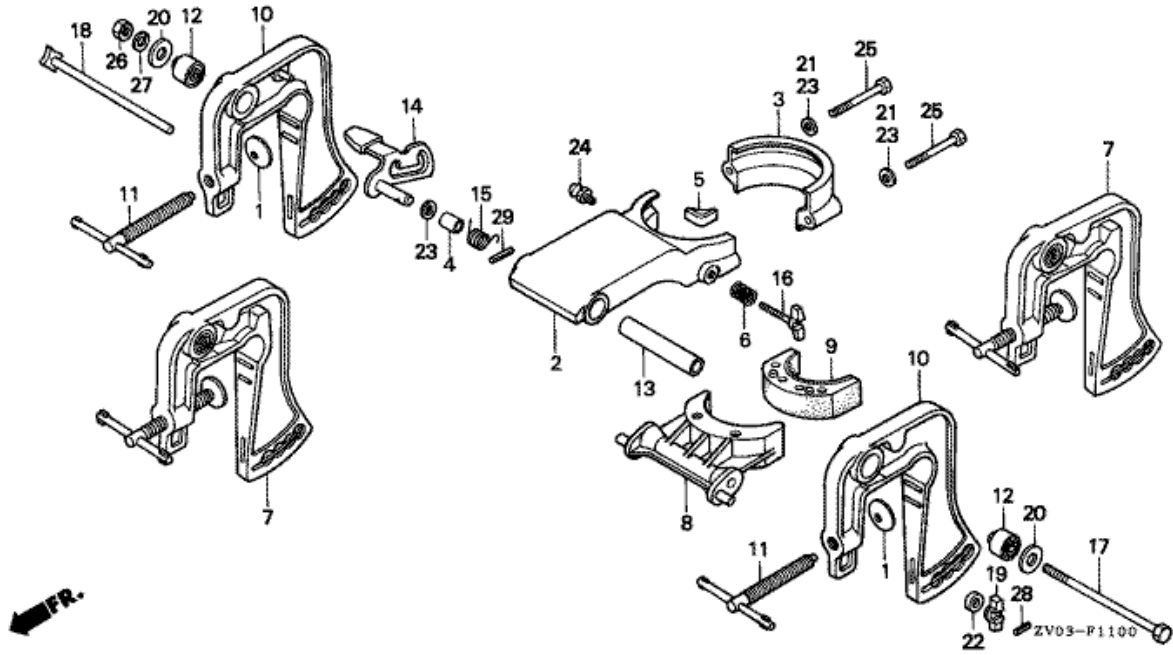

F-11 SWIVEL CASE/STERN BRACKET

Refnr	Parça Numarası	Açıklama	İlk numara	Son numara	Birim Adedi	Tipler
2	50201ZV0841ZB	CASE, SWIVEL *NH282MU *			001	SD, LD
3	50203ZV0841ZB	CAP, SWIVEL CASE *NH282MU *			001	SD, LD
4	50204ZV0000	COLLAR, SWIVEL CASE			001	SD, LD
5	50212ZV0010	BLOCK, FRICTION			001	SD, LD
6	50233ZV0000	SPRING, FRICTION ADJUSTING			001	SD, LD
7	50300ZV0841ZB	BRACKET COMP., STERN *NH282MU *			002	SD, LD
8	50302ZV0000	RECEIVER, THRUST			001	SD, LD
9	50303ZV0000	RUBBER COMP., THRUST			001	SD, LD
13	50337ZV0000	COLLAR, DISTANCE			001	SD, LD
14	50511ZV0010	ARM COMP., TILT LOCK			001	SD, LD
15	50516ZV0000	SPRING, TILT LOCK			001	SD, LD
16	90106ZV0000	BOLT, SWIVEL CASE			001	SD, LD
17	90107ZV0000	BOLT, HEX., 8X110			001	SD, LD
18	90108ZV0000	BOLT, DIAMOND, 6X110			001	SD, LD
19	90301ZV0000	NUT, WING			001	SD, LD
20	90501ZV0000	WASHER, PLAIN, 8MM			002	SD, LD
21	90507ZV4000	WASHER, PLAIN, 8MM			002	SD, LD
22	90512ZV0000	WASHER, PLAIN, 6MM			001	SD, LD
23	90518921000	WASHER, PLAIN, 8MM			001	SD, LD
24	90901ZV4000	NIPPLE, GREASE			001	SD, LD
25	90116881000	BOLT, HEX., 8X40			002	SD, LD
26	94001084900S	NUT, HEX., 8MM			001	SD, LD
27	9411108400	WASHER, SPRING, 8MM			001	SD, LD
28	9430525083	PIN, SPRING, 2.5X8			001	SD, LD
29	9430525203	PIN, SPRING, 2.5X20			001	SD, LD