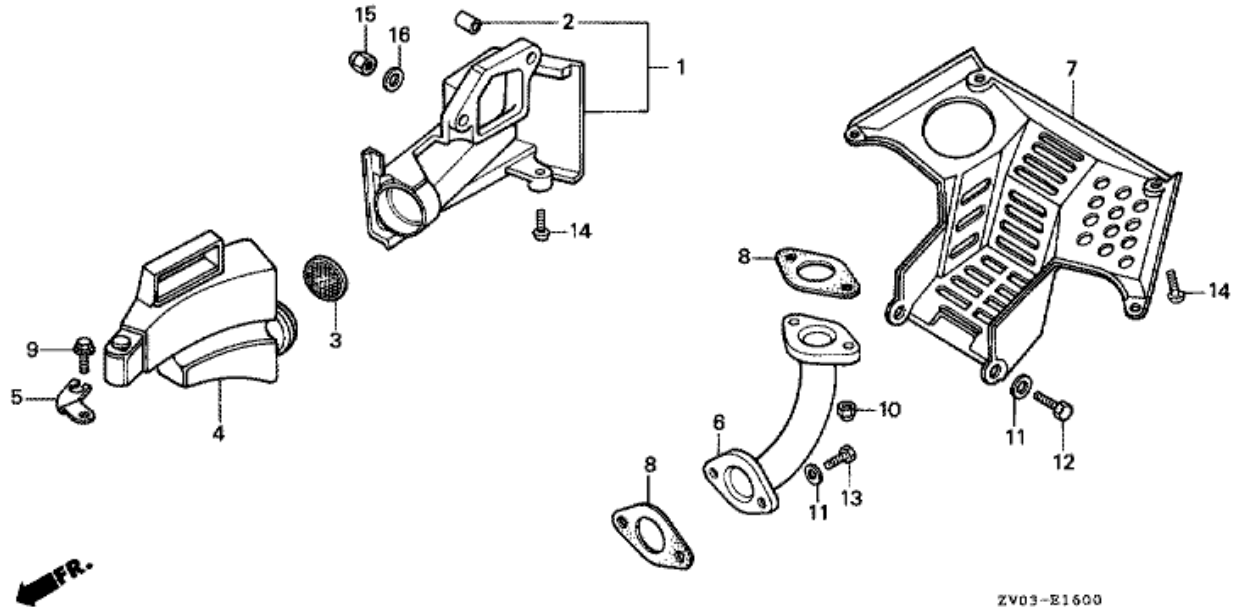

E-16 AIR GUIDE/EXHAUST PIPE

Refnr	Parça Numarası	Açıklama	İlk numara	Son numara	Birim Adedi	Tipler
1	17201ZV0A00	GUIDE, AIR			001	SD, LD
2	17202ZV0000	COLLAR, DISTANCE			002	SD, LD
3	17203ZV0000	TRAP, FLAME			001	SD, LD
4	17205ZV0000	CHAMBER, AIR GUIDE		1242711	001	SD, LD
4	17205ZV0010	CHAMBER, AIR GUIDE	1242712		001	SD, LD
5	17206ZV0000	STAY, AIR GUIDE CHAMBER			001	SD, LD
6	18201ZV0000	PIPE COMP., EX.			001	SD, LD
7	18205ZV0000	PROTECTOR COMP., EX. PIPE			001	SD, LD
8	18211ZV0850	PACKING, EX. PIPE (A)	1209874		002	SD, LD
9	90017ZV0000	BOLT, FLANGE, 6X18			001	SD, LD
10	90202ZV0000	NUT, CAP, 6MM			002	SD, LD
11	90504921010	WASHER, PLAIN, 6MM			004	SD, LD
12	92000060124J	BOLT, HEX., 6X12			002	SD, LD
13	92000060164J	BOLT, HEX., 6X16			002	SD, LD
14	90081ZV0000	SCREW, TAPPING, 5X16	1002599		004	SD, LD
15	94021050200S	NUT, CAP, 5MM			002	SD, LD
16	9410105200	WASHER, PLAIN, 5MM			002	SD, LD