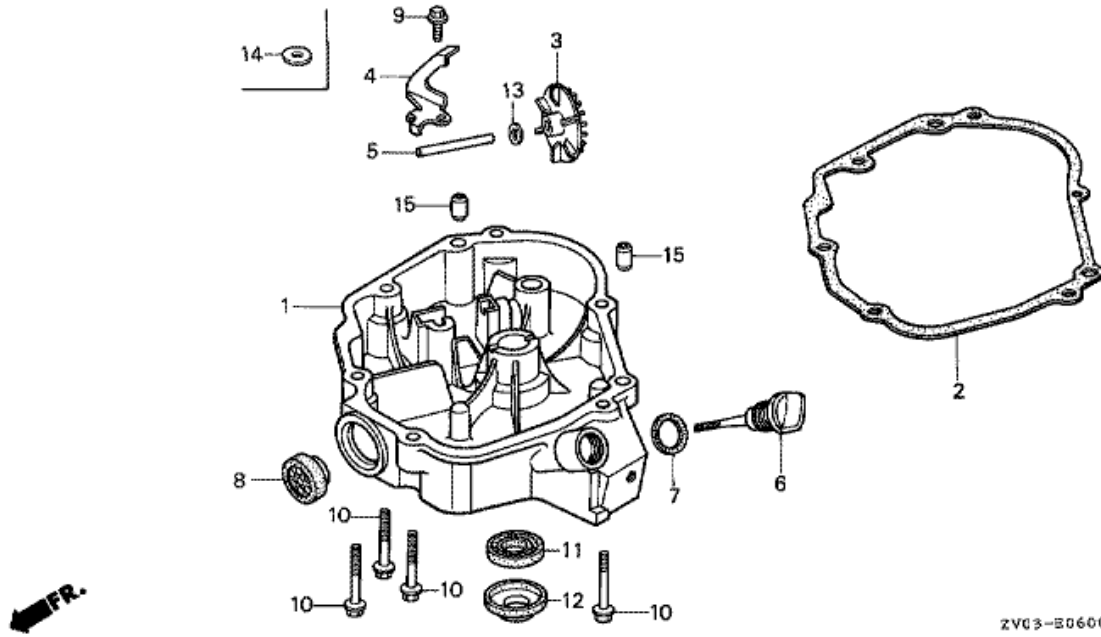

E-6 OIL PAN

Refnr	Parça Numarası	Açıklama	İlk numara	Son numara	Birim Adedi	Tipler
1	11300ZV0000	PAN, OIL			001	SD, LD
2	11381ZV0850	GASKET, CASE COVER			001	SD, LD
3	15331ZV0010	SLINGER, OIL	1009663		001	SD, LD
4	15332ZV0000	GUIDE, OIL	1009663		001	SD, LD
5	15332896700	SHAFT, OIL SLINGER			001	SD, LD
6	15620ZG0003	CAP, OIL FILLER	1230129		001	SD, LD
6	15620ZG0010	CAP, OIL FILLER		1230128	001	SD, LD
7	15625ZG0000	PACKING, OIL FILLER CAP			001	SD, LD
8	15661ZV0003	FINDER, OIL LEVEL			001	SD, LD
9	90005896000	BOLT, FLANGE, 5X16			001	SD, LD
10	90015ZV0000	BOLT, FLANGE, 6X28			006	SD, LD
11	91201896701	OIL SEAL, 20X34X6			001	SD, LD
12	91203ZV0003	WATER SEAL, 17X36X5.5			001	SD, LD
13	9410106800	WASHER, PLAIN, 6MM			001	SD, LD
15	9430108140	DOWEL PIN, 8X14			002	SD, LD