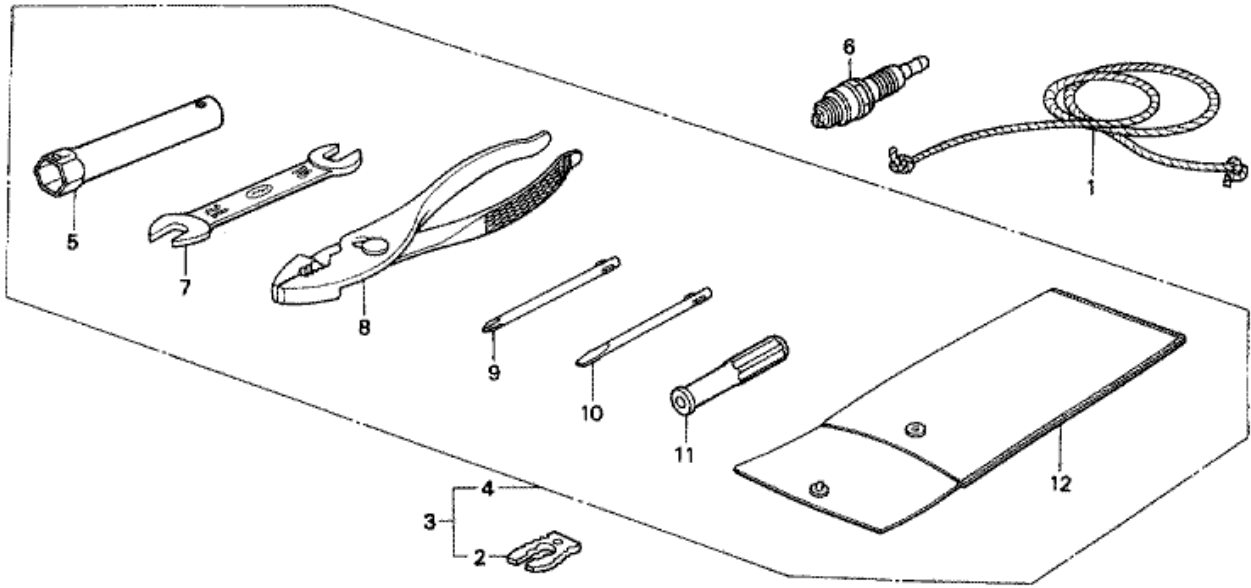

F-13 STARTER ROPE/TOOL

ZV03-F1300

Refnr	Parça Numarası	Açıklama	İlk numara	Son numara	Birim Adedi	Tipler
1	28462ZV0000	ROPE, STARTER			001	SD, LD
2	36187ZV4651	CLIP, EMERGENCY LOCK			001	SD, LD
3	89000ZV0A00	TOOL KIT (###)			001	SD, LD
5	89216896610	WRENCH, SPARK PLUG			001	SD, LD
6	9807354744	PLUG, SPARK (BMR-4A) (NGK)			001	SD, LD
7	9900110120	SPANNER, 10X12			001	SD, LD
8	9900213500	PLIERS, 135			001	SD, LD
9	9900310000	DRIVER 1, PLUS SCREW (NO.2)			001	SD, LD
10	9900330000	DRIVER 3, MINUS SCREW (NO.2)			001	SD, LD
11	9900350000	GRIP, SCREW DRIVER			001	SD, LD
12	9900802000	BAG, TOOL, 200MM			001	SD, LD