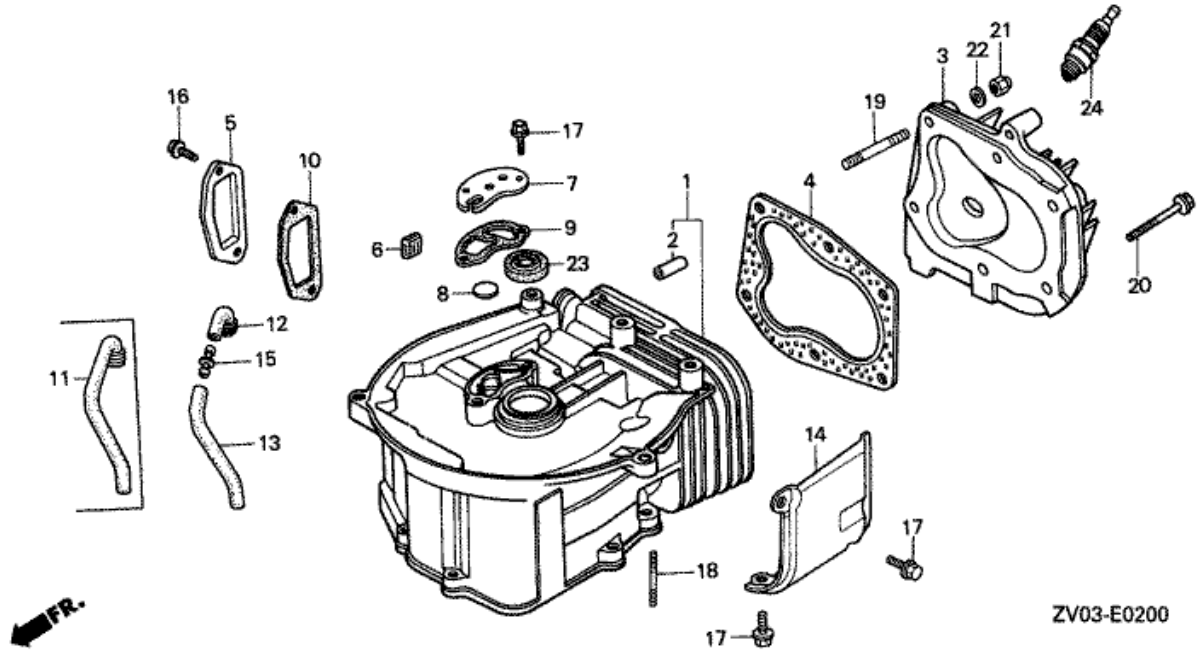

## E-2 CYLINDER BARREL/CYLINDER HEAD

Refnr	Parça Numarası	Açıklama	İlk numara	Son numara	Birim Adedi	Tipler
1	12100ZV0840	BARREL COMP., CYLINDER		1242711	001	SD, LD
1	12100ZV0841	BARREL COMP., CYLINDER	1242712		001	SD, LD
2	12133ZV0305	GUIDE, IN. VALVE (OS)	1217270		(2)	SD, LD
2	121A3ZV0300	GUIDE, VALVE (OVER SIZE)		1217269	(2)	SD, LD
3	12211ZV0000	HEAD, CYLINDER		1242711	001	SD, LD
3	12211ZV0010	HEAD, CYLINDER	1242712		001	SD, LD
4	12281ZV0000	GASKET, CYLINDER HEAD			001	SD, LD
5	12361ZV0000	COVER, TAPPET ROOM			001	SD, LD
6	12367ZG1013	FILTER, BREATHER			001	SD, LD
7	12370ZV0010	CAP COMP., BREATHER CHAMBER	1004327		001	SD, LD
7	12370ZV0020	CAP COMP., BREATHER CHAMBER	1242712		001	SD, LD
8	12372879000	VALVE, BREATHER			001	SD, LD
9	12373ZV0000	PACKING, BREATHER CAP			001	SD, LD
10	12375ZG1000	GASKET, TAPPET COVER			001	SD, LD
12	15722ZV0000	TUBE A, BREATHER	1004133		001	SD, LD
13	15723ZV0000	TUBE B, BREATHER	1004133		001	SD, LD
13	15723ZV0010	TUBE B, BREATHER	1242712		001	SD, LD
14	19631ZV0000	SHROUD			001	SD, LD
15	55102166000	JOINT, OIL TUBE			001	SD, LD
16	90002ZV0000	BOLT, FLANGE, 5X10			002	SD, LD
17	90013ZV0000	BOLT, FLANGE, 6X12			004	SD, LD
18	90063ZV0000	BOLT, STUD, 6X24			002	SD, LD
19	90065ZV0010	BOLT, STUD, 6X46	1002599		002	SD, LD
20	958180603502	BOLT, FLANGE, 6X35	1002599		004	SD, LD
21	90202ZV0000	NUT, CAP, 6MM			002	SD, LD
22	90512921010	WASHER, 6MM	1002599		002	SD, LD
23	91202892004	OIL SEAL, 17X30X6 (NOK)			001	SD, LD
24	9807354744	PLUG, SPARK (BMR-4A) (NGK)			001	SD, LD