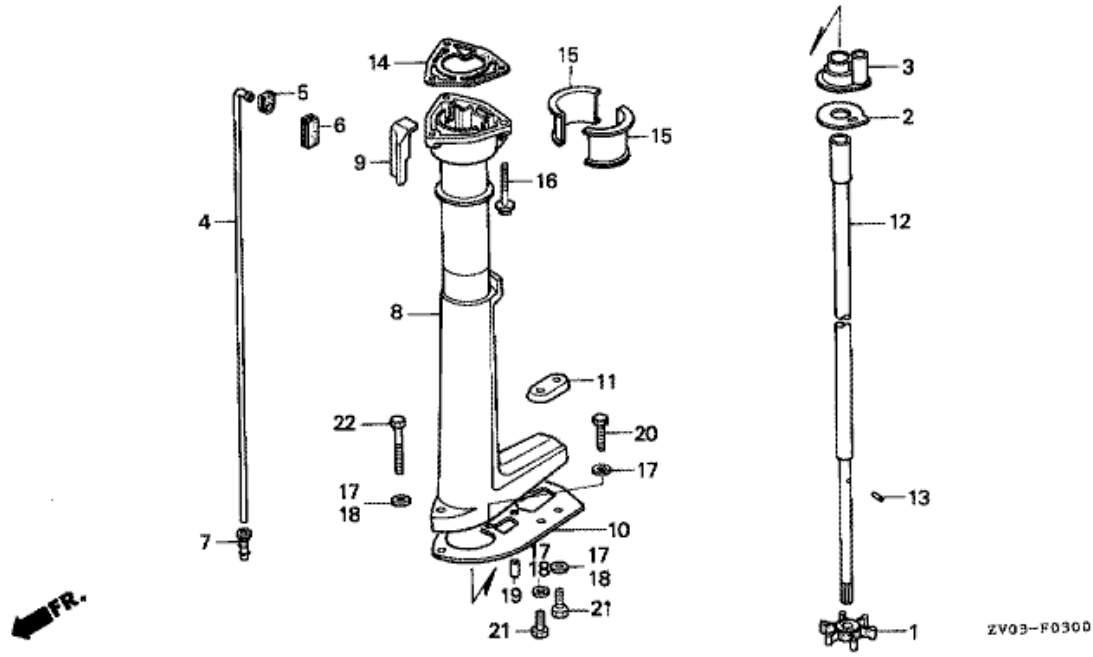

F-3 EXTENSION CASE/VERTICAL SHAFT

Refnr	Parça Numarası	Açıklama	İlk numara	Son numara	Birim Adedi	Tipler
1	19211ZV0003	IMPELLER, WATER PUMP			001	SD, LD
2	19231ZV0000	COVER, IMPELLER			001	SD, LD
3	19233ZV0000	HOLDER, IMPELLER COVER			001	SD, LD
4	19251ZV0000	TUBE, WATER			001	SD
4	19251ZV0700	TUBE, WATER			001	LD
5	19252ZV0000	RUBBER, WATER SEAL (A)			001	SD, LD
6	19253ZV0000	RUBBER, WATER SEAL (B)			001	SD, LD
7	19254ZV0000	GROMMET, WATER PUMP			001	SD, LD
8	40201ZV0842ZB	CASE, EXTENSION *NH282MU *			001	SD, LD
9	40203ZV0000	GUIDE, EX.			001	SD, LD
10	40205ZV0842ZB	PLATE, CAVITATION *NH282MU *			001	SD
11	41106ZV4650	METAL, ANODE			001	SD
12	41110ZV0000	SHAFT COMP., VERTICAL			001	SD
12	41110ZV0700	SHAFT COMP., VERTICAL			001	LD
13	41122ZV0000	PIN, VERTICAL SHAFT			001	SD, LD
14	50205ZV0850	PACKING, UPPER CASE			001	SD, LD
15	50211ZV0000	LINER, SWIVEL CASE			002	SD, LD
16	90123ZV0000	BOLT, FLANGE, 6X32			003	SD, LD
17	90504921010	WASHER, PLAIN, 6MM	1103160		001	SD
18	90506ZV4000	WASHER, PLAIN, 6MM	1103160		003	SD, LD
19	90751ZV0000	DOWEL PIN, 8X17			002	SD
20	92101060124J	BOLT, HEX., 6X12			001	SD
21	90127ZV4000	BOLT, HEX., 6X16	1103160		002	SD
22	90113ZV0000	BOLT, HEX., 6X35			001	SD, LD