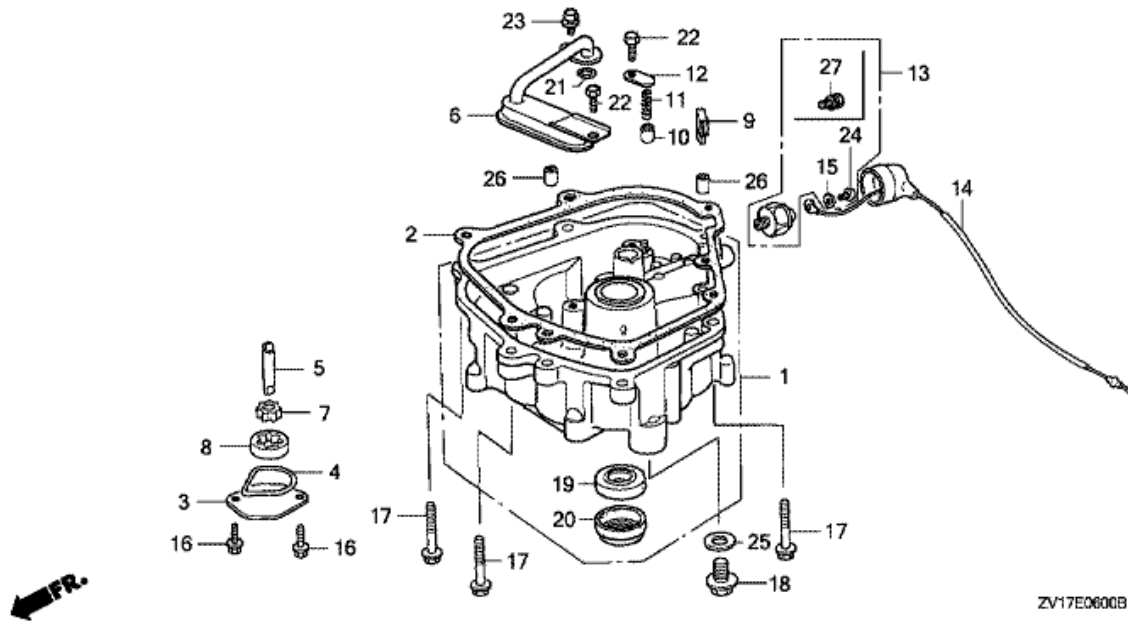

E-6 OIL PAN

Refnr	Parça Numarası	Açıklama	İlk numara	Son numara	Birim Adedi	Tipler
1	11300ZV1405ZA	PAN ASSY., OIL *NH8*			001	SD, LD
2	11381ZV1850	PACKING, OIL PAN			001	SD, LD
3	15130ZV1000	COVER, OIL PUMP			001	SD, LD
4	15131ZV1000	O-RING, PUMP COVER			001	SD, LD
5	15136ZV1000	SHAFT, OIL PUMP			001	SD, LD
6	15220ZV1000	STRAINER COMP., OIL			001	SD, LD
7	15331399000	ROTOR, OIL PUMP INNER (YAMADA)			001	SD, LD
8	15332399000	ROTOR, OIL PUMP OUTER (YAMADA)			001	SD, LD
9	15335ZV1000	RUBBER, OIL RETURN			001	SD, LD
10	15473ZA0000	VALVE, CHECK			001	SD, LD
11	15474881000	SPRING, CHECK VALVE			001	SD, LD
12	15475ZA0000	PLATE, CHECK VALVE			001	SD, LD
13	37200935004	SWITCH, OIL PRESSURE			001	SD, LD
14	37201ZV1000	CORD, OIL PRESSURE SWITCH			001	SD, LD
15	37202935004	WASHER, 4MM			001	SD, LD
16	90013ZV0010	BOLT, FLANGE, 6X12			002	SD, LD
17	90126ZV1000	BOLT, FLANGE, 8X32		1247740	006	SD, LD
17	90126ZV1000	BOLT, FLANGE, 8X32		1305965	006	SD, LD
17	90126ZV1010	BOLT, FLANGE, 8X32	1305966		006	SD, LD
17	90126ZV1010	BOLT, FLANGE, 8X32	1247741		006	SD, LD
18	90131896650	BOLT, DRAIN PLUG, 12X15		1247740	001	SD, LD
18	90131ZW4000	BOLT, DRAIN PLUG, 12X15	1247741		001	SD, LD
18	90131ZW4000	BOLT, DRAIN PLUG, 12X15			001	SD, LD
19	91252888003	OIL SEAL, 25X38X7 (ARAI)			001	SD, LD
20	91255ZV1003	SEAL, COUPLING, 25X40X14			001	SD, LD
21	91305639000	O-RING, 9.5X3			001	SD, LD
22	92101060120J	BOLT, HEX., 6X12			002	SD, LD
23	934920601408	BOLT-WASHER, 6X14			001	SD, LD
24	93500040063J	SCREW, PAN, 4X6			001	SD, LD
25	9410912000	WASHER, DRAIN PLUG, 12MM			001	SD, LD
26	9430108140	DOWEL PIN, 8X14			002	SD, LD