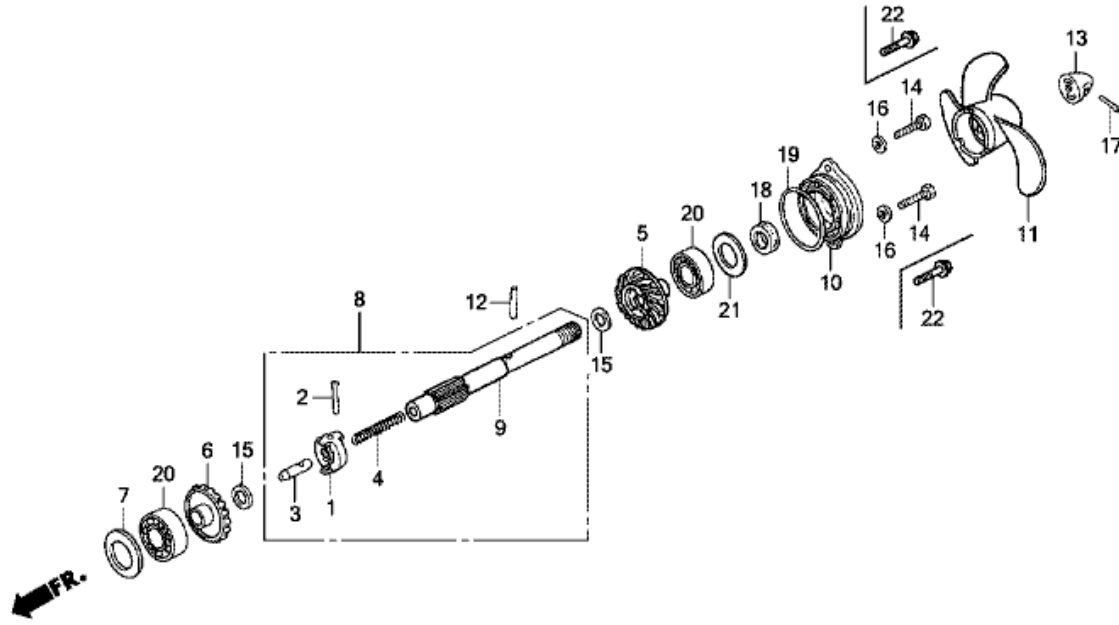

F-5 PROPELLER/PROPELLER SHAFT

ZV17F0500B

Refnr	Parça Numarası	Açıklama	İlk numara	Son numara	Birim Adedi	Tipler
1	24101ZV1300	SHIFTER, CLUTCH			001	SD, LD
2	24102ZV1300	PIN, SHIFTER, 3X26			001	SD, LD
3	24122ZV1300	SLIDER, SHIFT			001	SD, LD
4	24123ZV1300	SPRING, SHIFT			001	SD, LD
5	41150ZV1000	GEAR COMP., BEVEL (R)			001	SD, LD
6	41145ZV1000	GEAR COMP., BEVEL (F)			001	SD, LD
7	41158ZV1000	SHIM B, GEAR (0.10MM)	1700155		001	LD
7	41158ZV1000	SHIM B, GEAR (0.10MM)		1701363	N	SD, LD
7	41158ZV1000	SHIM B, GEAR (0.10MM)	1701364		001	SD
7	41158ZV1000	SHIM B, GEAR (0.10MM)		1700154	N	SD, LD
7	41159ZV1000	SHIM C, GEAR (0.15MM)		1700154	N	SD, LD
7	41159ZV1000	SHIM C, GEAR (0.15MM)	1701364		001	SD
7	41159ZV1000	SHIM C, GEAR (0.15MM)			001	SD, LD
7	41159ZV1000	SHIM C, GEAR (0.15MM)		1701363	N	SD
7	41159ZV1000	SHIM C, GEAR (0.15MM)	1700155		001	LD
8	41160ZV1000	SHAFT COMP., PROPELLER			001	SD, LD
9	41161ZV1300	SHAFT, PROPELLER			001	SD, LD
10	41201ZV1842ZB	HOLDER, PROPELLER SHAFT *NH282MU *		1700154	001	SD, LD
10	41201ZV1842ZB	HOLDER, PROPELLER SHAFT *NH282MU *		1701363	001	SD
10	41201ZV1843ZB	HOLDER, PROPELLER SHAFT *NH282MU *	1700155		001	LD
10	41201ZV1843ZB	HOLDER, PROPELLER SHAFT *NH282MU *	1701364		001	SD
10	41201ZV1843ZB	HOLDER, PROPELLER SHAFT *NH282MU *			001	SD, LD
11	58130ZV1840ZB	PROPELLER COMP., THREE BLADES (200X190) *NH283 *			001	SD, LD
12	58131ZV1010	PIN, SHEAR			001	SD, LD
13	58141ZV1000	CAP, PROPELLER			001	SD, LD
14	90101ZV1000	BOLT, HEX., 6X18			002	SD, LD
15	90503ZV1000	WASHER, 13MM			002	SD, LD
16	90506ZV4000	WASHER, PLAIN, 6MM			002	SD, LD
17	90758ZV1000	PIN, SPLIT			001	SD, LD
18	91252ZV1003	SEAL, WATER, 13MM (ARAI)			001	SD, LD
19	91351ZV1003	O-RING (52MM)			001	SD, LD
20	961006004000	BEARING, RADIAL BALL, 6004			002	SD, LD
21	41158ZV1000	SHIM B, GEAR (0.10MM)		1700154	N	SD, LD
21	41158ZV1000	SHIM B, GEAR (0.10MM)		1701363	N	SD
21	41159ZV1000	SHIM C, GEAR (0.15MM)		1700154	N	LD
21	41159ZV1000	SHIM C, GEAR (0.15MM)		1701363	N	SD