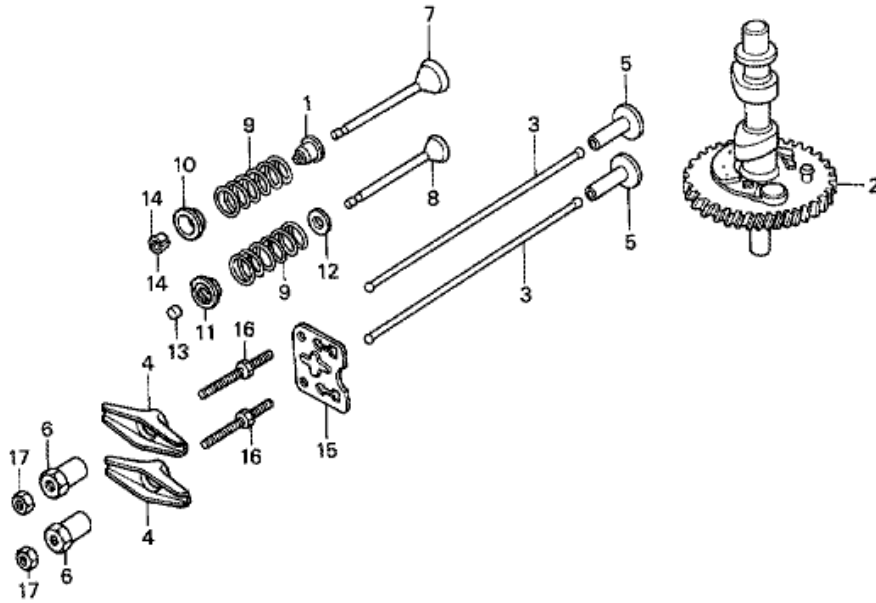

ZV17-E0900

Refnr	Parça Numarası	Acıklama	İlk numara	Son numara	Birim Adedi	Tipler
1	12209ZE6G02	SEAL, VALVE STEM			001	SD, LD
2	14111ZV1020	CAMSHAFT		1250925	001	SD, LD
2	14111ZV1030	CAMSHAFT			001	SD, LD
2	14111ZV1030	CAMSHAFT	1250926		001	SD, LD
3	14410ZE1010	ROD, PUSH			002	SD, LD
4	14431ZE1000	ARM, VALVE ROCKER			002	SD, LD
5	14441ZE1010	LIFTER, VALVE			002	SD, LD
6	14451ZE1013	PIVOT, ROCKER ARM			002	SD, LD
7	14711ZV1000	VALVE, IN.			001	SD, LD
8	14721ZV1000	VALVE, EX.			001	SD, LD
9	14751ZV1000	SPRING, VALVE			002	SD, LD
10	14771ZV1000	RETAINER, VALVE SPRING			001	SD, LD
11	14773ZE1000	RETAINER, EX. VALVE SPRING			001	SD, LD
12	14775028010	SEAT, VALVE SPRING			001	SD, LD
13	14781ZE1000	ROTATOR, VALVE			001	SD, LD
14	14781107003	COTTER, VALVE (SANKO)			002	SD, LD
15	14791ZE1010	PLATE, PUSH ROD GUIDE			001	SD, LD
16	90012ZE0010	BOLT, PIVOT, 8MM			002	SD, LD
17	90206ZE1000	NUT, PIVOT ADJUSTING			002	SD, LD