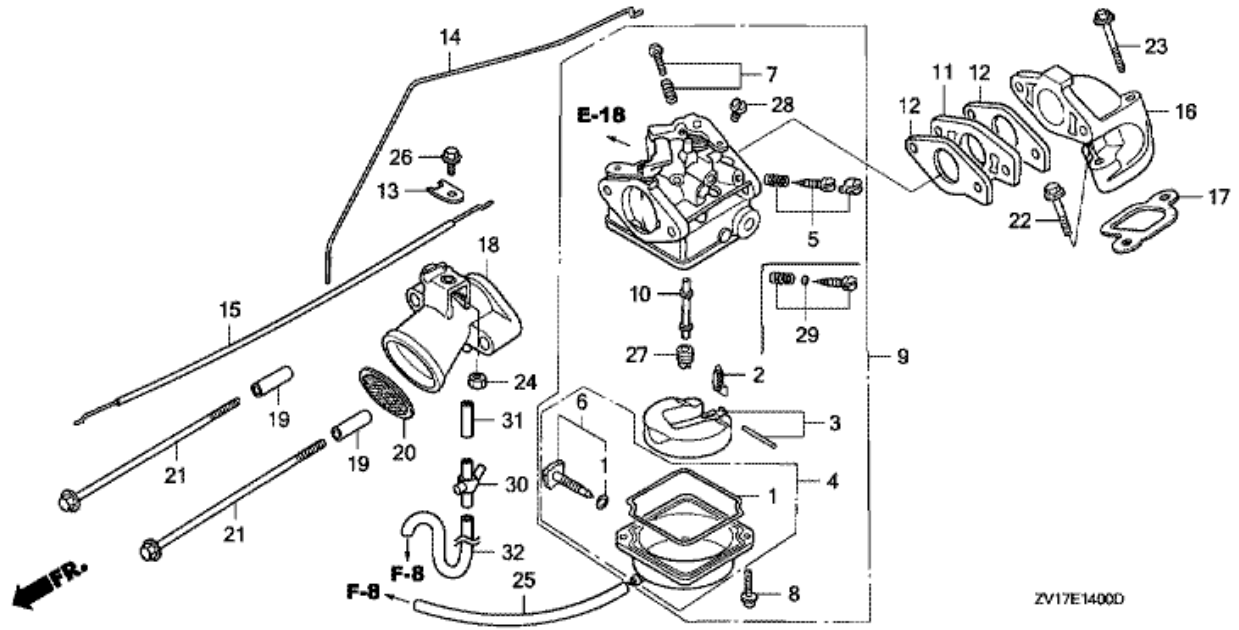

E-14 CARBURETOR

Refnr	Parça Numarası	Açıklama	İlk numara	Son numara	Birim Adedi	Tipler
1	16010881A00	GASKET SET			001	SD, LD
2	16011881741	VALVE SET, FLOAT			001	SD, LD
3	16013881003	FLOAT SET			001	SD, LD
4	16015ZV1A00	CHAMBER SET, FLOAT			001	SD, LD
6	16024ZV1A00	SCREW SET, DRAIN		BC05F A	001	SD, LD
6	16024ZV1A00	SCREW SET, DRAIN			001	SD, LD
7	16028ZV1A00	SCREW SET			001	SD, LD
8	16081ZV1A00	SCREW, PAN			002	SD, LD
9	16100ZV1A03	CARBURETOR ASSY. (BC05B D)			001	SD, LD
10	16166ZV1C01	NOZZLE, MAIN			001	SD, LD
11	16211ZV1000	INSULATOR, CARBURETOR			001	SD, LD
12	16221ZV1850	PACKING, CARBURETOR			002	SD, LD
13	16576ZV0010	HOLDER, CABLE			001	SD, LD
14	16593ZV1000	ROD, THROTTLE			001	SD, LD
15	16620ZV1A00	CABLE COMP., CHOKE			001	SD, LD
16	17101ZV1010ZA	MANIFOLD, INTAKE *NH8 *			001	SD, LD
17	17151ZV1850	PACKING, INTAKE MANIFOLD			001	SD, LD
18	17201ZV1C50	GUIDE COMP., AIR			001	SD, LD
19	17202ZV1010	COLLAR, DISTANCE			002	SD, LD
20	17203ZV4000	TRAP, FLAME			001	SD, LD
21	90012ZV1000	BOLT, FLANGE, 6X102		1247740	002	SD, LD
21	90012ZV1010	BOLT, FLANGE, 6X102	1247741		002	SD, LD
21	90012ZV1010	BOLT, FLANGE, 6X102			002	SD, LD
22	90015ZV0000	BOLT, FLANGE, 6X28		1247740	001	SD, LD
22	90015ZV0C10	BOLT, FLANGE, 6X28 (CT200)			001	SD, LD
22	90015ZV0C10	BOLT, FLANGE, 6X28 (CT200)	1247741		001	SD, LD
23	90125ZV1000	BOLT, FLANGE, 6X42		1247740	001	SD, LD
23	90125ZV1010	BOLT, FLANGE, 6X42			001	SD, LD
23	90125ZV1010	BOLT, FLANGE, 6X42	1247741		001	SD, LD
24	90302ZW4000	NUT, HEX., 6MM	1247722		001	SD, LD
24	94001060200S	NUT, HEX., 6MM		1305971	001	SD, LD
24	94001060200S	NUT, HEX., 6MM		1247721	001	SD, LD
25	950030501731	TUBE, VINYL, 3.5X6.5X170 (95003-05001-60M)			001	SD, LD
26	90056ZY3000	BOLT, FLANGE, 6X12	1247741		001	SD, LD
26	957010601202	BOLT, FLANGE, 6X12		1247740	001	SD, LD
26	957010601202	BOLT, FLANGE, 6X12		1305887	001	SD, LD
27	99101ZF50720	JET, MAIN, #72			(1)	SD, LD