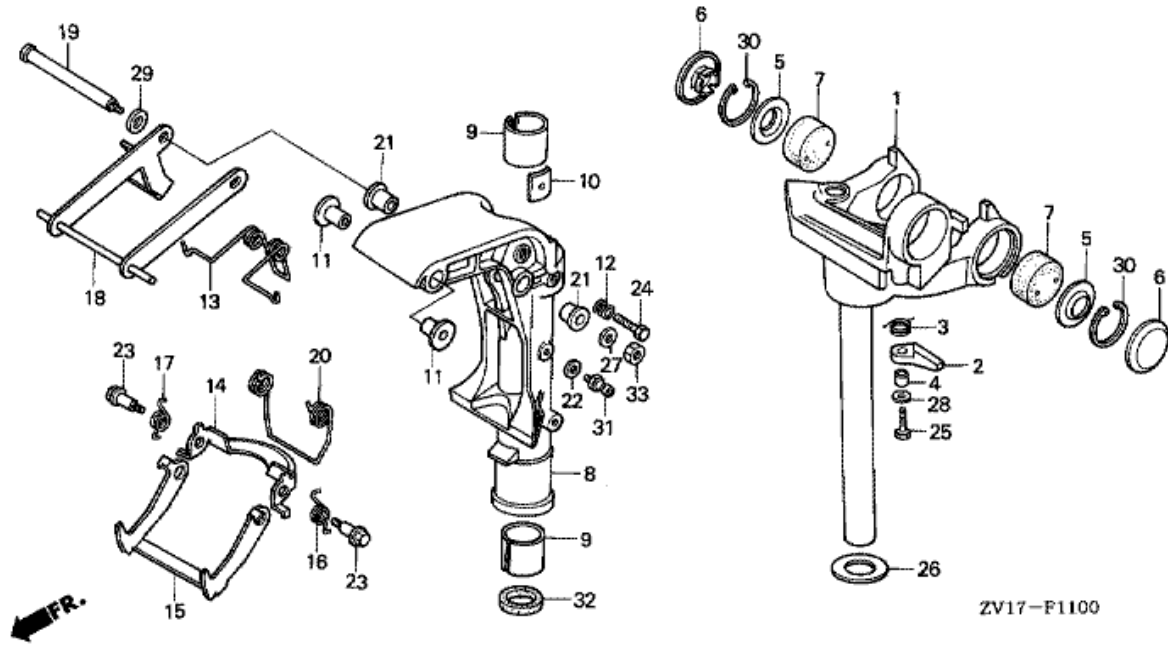

F-11 MOUNT FRAME/SWIVEL CASE

ZV17-F1100

Refnr	Parça Numarası	Açıklama	İlk numara	Son numara	Birim Adedi	Tipler
1	50100ZV1841ZB	FRAME COMP., MOUNTING *NH282MU *			001	SD, LD
2	50105ZV1841ZB	STOPPER, STEERING HANDLE *NH282MU *			001	SD, LD
3	50106ZV1000	SPRING, HANDLE			001	SD, LD
4	50107ZV1000	COLLAR, STOPPER			001	SD, LD
5	50112ZV1000	WASHER, MOUNTING			002	SD, LD
6	50113ZV1840	CAP, MOUNTING			002	SD, LD
7	50151ZV1000	RUBBER, MOUNTING UPPER			002	SD, LD
8	50201ZV1851ZB	CASE, SWIVEL *NH282MU *			001	SD, LD
9	50211ZV1000	LINER, SWIVEL CASE			002	SD, LD
10	50212ZV1000	BLOCK, FRICTION			001	SD, LD
11	50214ZV1000	BUSH, SWIVEL CASE			002	SD, LD
12	50233881000	SPRING, FRICTION ADJUSTING			001	SD, LD
13	50403ZV1000	SPRING, HOOK RETURN			001	SD, LD
14	50511ZV1000	PLATE, REVERSE LOCK			001	SD, LD
15	50512ZV1000	HOOK, REVERSE LOCK			001	SD, LD
16	50514ZV1000	SPRING, L. REVERSE LOCK			001	SD, LD
17	50513ZV1000	SPRING, R. REVERSE LOCK			001	SD, LD
18	50515ZV1010	ARM COMP., TILT			001	SD, LD
19	50517ZV1000	SHAFT, TILT			001	SD, LD
20	50519ZV1000	SPRING, REVERSE LOCK			001	SD, LD
21	50521ZV1000	BUSH, TILT LEVER			002	SD, LD
22	51427230300	WASHER, 6X11			001	SD, LD
23	90105ZV1000	BOLT, REVERSE LOCK			002	SD, LD
24	90109ZV4000	BOLT, SPECIAL, 8X20			001	SD, LD
25	90124ZV4000	BOLT, HEX., 6X20			001	SD, LD
26	90454ZV1000	WASHER, THRUST			001	SD, LD
27	90504921010	WASHER, PLAIN, 6MM			001	SD, LD
28	90506ZV4000	WASHER, PLAIN, 6MM			001	SD, LD
29	90511921000	WASHER, PLAIN, 10MM			001	SD, LD
30	90651ZV1000	CIRCLIP, INTERNAL, 40			002	SD, LD
31	90951ZV7010	NIPPLE, GREASE			001	SD, LD
32	91256ZV1003	OIL SEAL, 27.8X33X5 (ARAI)			001	SD, LD
33	94001064900S	NUT, HEX., 6MM			001	SD, LD