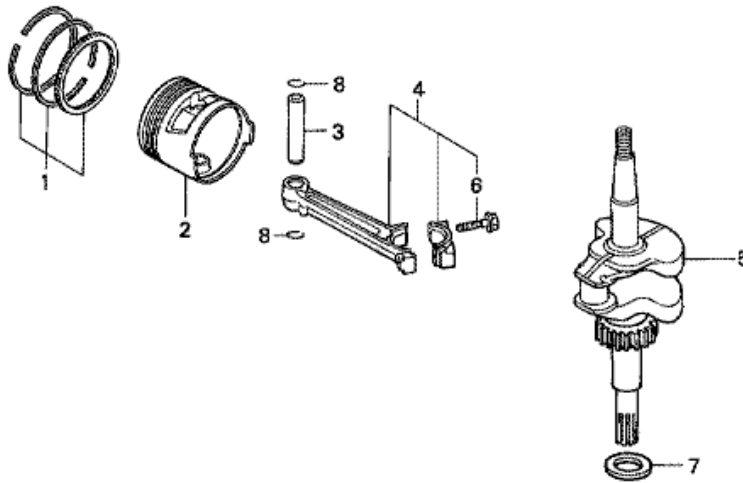

ZV17-E0700

Refnr	Parça Numarası	Acıklama	İlk numara	Son numara	Birim Adedi	Tipler
1	13010ZE6013	RING SET, PISTON (STD.) (NIPPON)			001	SD, LD
1	13010ZE6014	RING SET, PISTON (STD.) (TEIKOKU)			001	SD, LD
2	13101ZV1000	PISTON			001	SD, LD
3	13111ZV1000	PIN, PISTON			001	SD, LD
4	13200ZV1000	ROD ASSY., CONNECTING			001	SD, LD
5	13310ZV1000	CRANKSHAFT COMP.			001	SD, LD
6	90001ZE1000	BOLT, CONNECTING ROD			002	SD, LD
7	90459357000	WASHER C, THRUST, 25MM			001	SD, LD
8	90551ZE1000	CLIP, PISTON PIN, 18MM			002	SD, LD