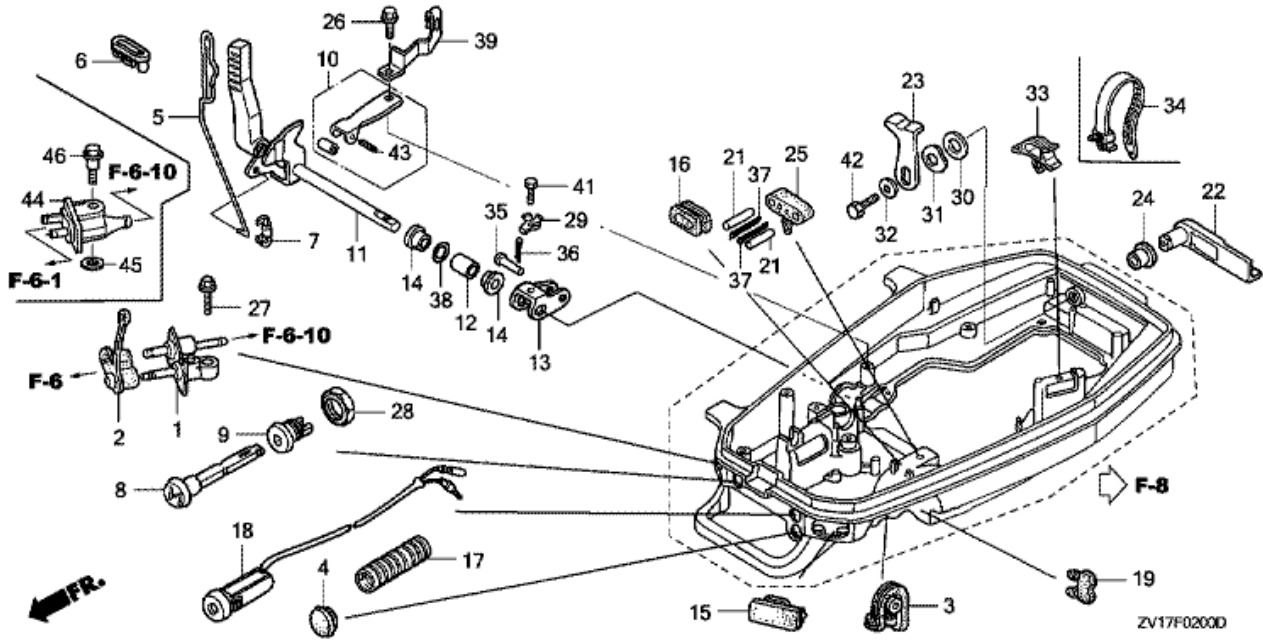

F-2 SHIFT SHAFT/COVER LOCK LEVER

Refnr	Parça Numarası	Açıklama	İlk numara	Son numara	Birim Adedi	Tipler
1	17710ZV1841ZB	CONNECTOR, FUEL *NH282MU *			001	SD, LD
2	17714ZV1000	CAP, FUEL JOINT			001	SD, LD
3	17918ZV1000	GROMMET, THROTTLE CABLE			001	SD, LD
4	17938ZV1000	GROMMET B, CASE UNDER			001	SD, LD
5	17944ZV1000	ROD, CAM			001	SD, LD
6	17945ZV1000	BUSH, CAM ROD			001	SD, LD
7	17946ZV1000	BUSH, LINKAGE			001	SD, LD
8	17951ZV1000	KNOB, CHOKE			001	SD, LD
9	17953ZV1000	GUIDE, CHOKE KNOB			001	SD, LD
10	24210ZV1010	SPRING COMP., CLICK			001	SD, LD
11	24610ZV1000	SHAFT COMP., SHIFT			001	SD, LD
12	24611ZV1000	COLLAR, SHIFT SHAFT			001	SD, LD
13	24612ZV1000	ARM COMP., SHIFT			001	SD, LD
14	24621921010	BUSH, SHAFT			002	SD, LD
15	31659ZV1000	GROMMET A, CASE UNDER			001	SD, LD
16	32972402830	GROMMET B, GENERATOR CORD			001	SD, LD
16	32972402830	GROMMET B, GENERATOR CORD			002	SD, LD
17	36104ZV1000	TUBE, CORD CLAMP			001	SD, LD
18	37210ZV1003	LAMP ASSY., INDICATOR			001	SD, LD
19	50158ZV1000	RUBBER C, MOUNTING			001	SD, LD
21	58131ZV1010	PIN, SHEAR			002	SD, LD
22	63201ZV1841ZB	LEVER, COVER LOCK *NH282MU *			001	SD, LD
23	63202ZV1000	HOOK, COVER LOCK			001	SD, LD
24	63205920000	BUSH, COVER LOCK			001	SD, LD
25	88111921010	HOLDER, PARTS			001	SD, LD
26	90013ZV0010	BOLT, FLANGE, 6X12			001	SD, LD
27	90013ZV4010	BOLT, FLANGE, 6X20			001	SD, LD
27	90013ZV4010	BOLT, FLANGE, 6X20		2003242	001	SD, LD
28	90302921000	NUT, HEX., 16MM			001	SD, LD
29	90501ZV1000	WASHER, TONGUED			001	SD, LD
30	90505ZV1000	WASHER, 14MM			001	SD, LD
31	90506ZV1000	WASHER, WAVE, 14MM			001	SD, LD
32	90512921010	WASHER, 6MM			001	SD, LD
33	90652ZV1000	CLIP, CABLE			001	SD, LD
35	90754ZV1000	PIN, 5X34			001	SD, LD
36	90756921000	PIN, SPLIT, 1.6MM			001	SD, LD
37	90758ZV1000	PIN, SPLIT			002	SD, LD