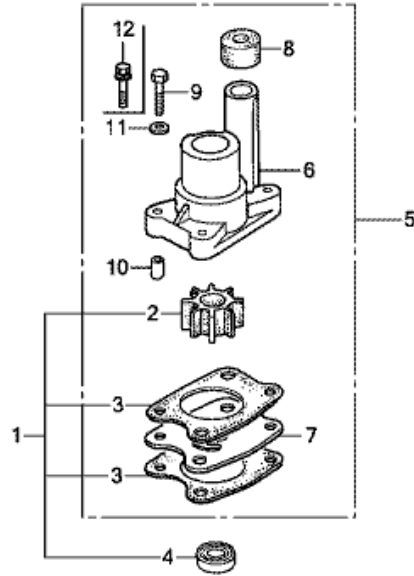

←FR.

ZV17Y0200C

Refnr	Parça Numarası	Acıklama	İlk numara	Son numara	Birim Adedi	Tipler
1	06192ZV1C00	IMPELLER KIT, WATER PUMP			(1)	SD, LD
2	19210881A02	IMPELLER, PUMP			(1)	SD, LD
3	19232ZV1A10	GASKET, IMPELLER			(2)	SD, LD
4	91252ZV1003	SEAL, WATER, 13MM (ARAI)			(1)	SD, LD
4	91252ZV1004	SEAL, WATER, 13MM (NOK)			(1)	SD, LD
5	06193ZV1000	PUMP KIT, IMPELLER			(1)	SD, LD
6	19220ZV1A00	HOUSING COMP., IMPELLER			(1)	SD, LD
7	19231ZV1A00	COVER, IMPELLER			(1)	SD, LD
8	19253ZV1000	RING, WATER TUBE SEAL			(1)	SD, LD
9	90108881000	BOLT, HEX., 6X28			(4)	SD, LD
10	90112881000	COLLAR B, DISTANCE			(4)	SD, LD
11	90504921010	WASHER, PLAIN, 6MM			(4)	SD, LD