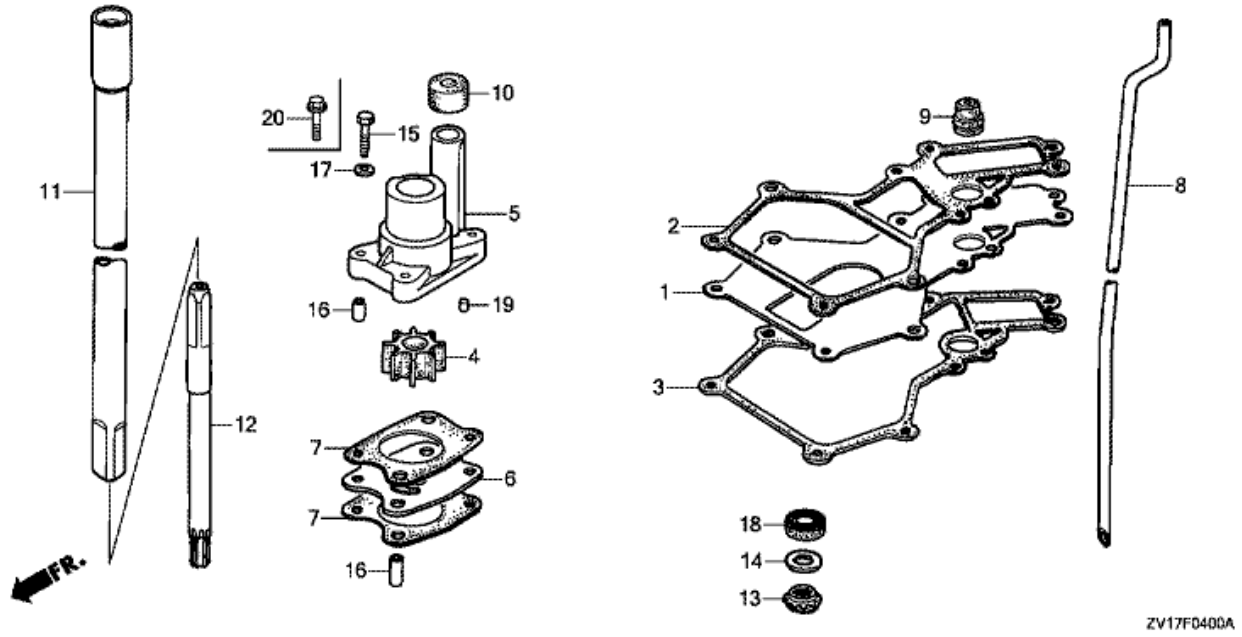

F-4 VERTICAL SHAFT/WATER PUMP

ZV17FD400A

Refnr	Parça Numarası	Acıklama	İlk numara	Son numara	Birim Adedi	Tipler
1	12515ZV1010	PLATE, EX. CHAMBER			001	SD, LD
2	12516ZV1850	GASKET, UPPER EX. CHAMBER			001	SD, LD
3	12517ZV1850	GASKET, LOWER EX. CHAMBER			001	SD, LD
4	19210881A02	IMPELLER, PUMP			001	SD, LD
5	19220ZV1A00	HOUSING COMP., IMPELLER			001	SD, LD
6	19231ZV1A00	COVER, IMPELLER			001	SD, LD
7	19232ZV1A10	GASKET, IMPELLER			002	SD, LD
8	19251ZV1010	TUBE, WATER (S)			001	SD
8	19251ZV1701	TUBE, WATER (L)			001	LD
9	19252ZV1000	GROMMET, WATER TUBE			001	SD, LD
10	19253ZV1000	RING, WATER TUBE SEAL			001	SD, LD
11	41110ZV1010	SHAFT COMP., VERTICAL (S)			001	SD
11	41110ZV1701	SHAFT COMP., VERTICAL (L)			001	LD
12	41121ZV1010	SHAFT, PINION			001	SD, LD
13	41131ZV1000	PINION			001	SD, LD
14	41135ZV1000	WASHER A (1.00MM)			001	SD, LD
14	41136ZV1000	WASHER B (1.05MM)			001	SD, LD
15	90108881000	BOLT, HEX., 6X28			004	SD, LD
16	90112881000	COLLAR B, DISTANCE			004	SD, LD
17	90504921010	WASHER, PLAIN, 6MM			004	SD, LD
18	91252ZV1003	SEAL, WATER, 13MM (ARAI)			001	SD, LD
19	9622040100	ROLLER, 4X10			002	SD, LD