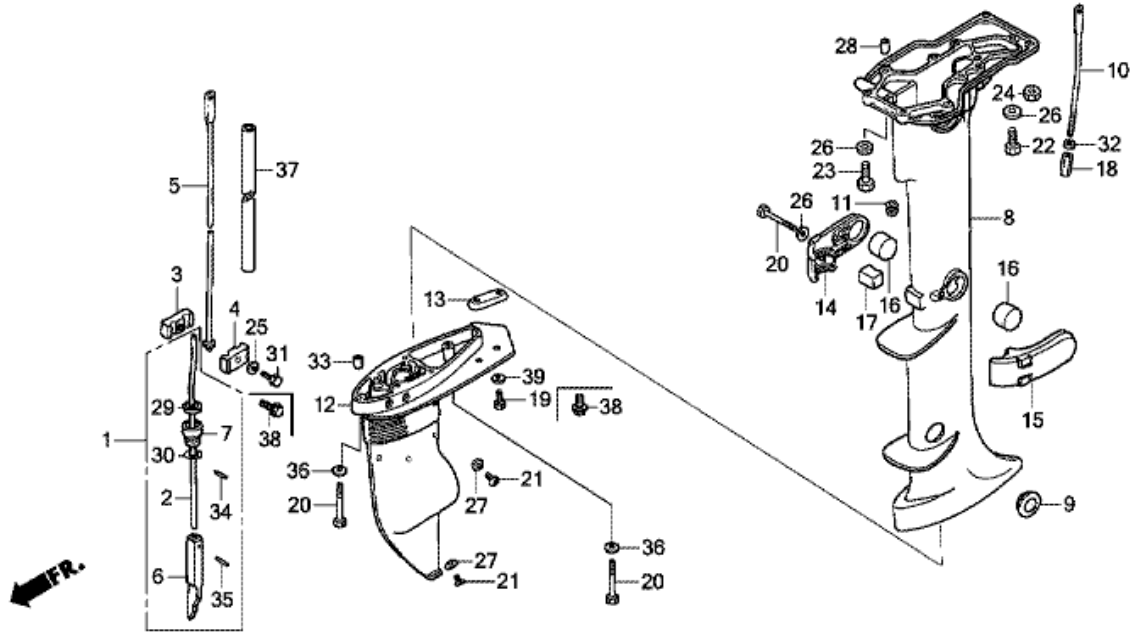

F-3 EXTENSION CASE/GEAR CASE

ZV17F0300C

Refnr	Parça Numarası	Açıklama	İlk numara	Son numara	Birim Adedi	Tipler
1	24310ZV1000	ROD COMP. B, SHIFT			001	SD, LD
2	24311ZV1300	ROD B, SHIFT			001	SD, LD
3	24312ZV1003	JOINT, R. SHIFT ROD			001	SD, LD
4	24313ZV1003	JOINT, L. SHIFT ROD			001	SD, LD
5	24320ZV1000	ROD A, SHIFT (S)			001	SD
5	24320ZV1700	ROD A, SHIFT (L)			001	LD
6	24341ZV1300	ROD, PUSH			001	SD, LD
7	24343ZV1000	HOLDER, SEAL			001	SD, LD
8	40201ZV1843ZB	CASE, EXTENSION (S) *NH282MU *			001	SD
8	40201ZV1942ZB	CASE, EXTENSION (L) *NH282MU *		1707146	001	LD
8	40201ZV1942ZB	CASE, EXTENSION (L) *NH282MU *		1701986	001	LD
8	40201ZV1943ZB	CASE, EXTENSION (L) *NH282MU *	1701987		001	LD
8	40201ZV1943ZB	CASE, EXTENSION (L) *NH282MU *	1707147		001	LD
9	40202ZV1000	GROMMET, EXTENSION			001	SD, LD
10	40204ZV1000	SHAFT, REVERSE LOCK			001	SD, LD
11	40205ZV1000	GROMMET, LOCK SHAFT			001	SD, LD
12	41100ZV1A00ZB	CASE COMP., GEAR *NH282MU *			001	SD, LD
13	41106ZV4650	METAL, ANODE			001	SD, LD
14	50111ZV1842ZB	HOUSING, R. LOWER MOUNTING *NH282MU *			001	SD, LD
15	50121ZV1842ZB	HOUSING, L. LOWER MOUNTING *NH282MU *			001	SD, LD
16	50152ZV1000	RUBBER A, LOWER MOUNTING			002	SD, LD
17	50155ZV1000	RUBBER B, LOWER MOUNTING			001	SD, LD
18	90005ZV1000	NUT, REVERSE LOCK			001	SD, LD
19	90101ZV1000	BOLT, HEX., 6X18			002	SD, LD
20	90102ZV1000	BOLT, HEX., 6X50			004	SD, LD
20	90102ZV1000	BOLT, HEX., 6X50			002	SD, LD
21	90105ZV4650	BOLT, OIL CHECK, 8X8			003	SD, LD
22	90111881000	BOLT, HEX., 6X32			007	SD, LD
23	90120ZV4000	BOLT, HEX., 6X40			002	SD, LD
24	90304ZV4000	NUT, HEX., 6MM			004	SD, LD
25	90504921010	WASHER, PLAIN, 6MM		2003341	001	SD, LD
25	90504921010	WASHER, PLAIN, 6MM			001	SD, LD
26	90506ZV4000	WASHER, PLAIN, 6MM			011	SD, LD
27	90507921000	WASHER, NYLON, 8MM			003	SD, LD
28	90702HC4000	DOWEL PIN, 8X16			002	SD, LD
29	91253921003	WATER SEAL, 6MM			001	SD, LD