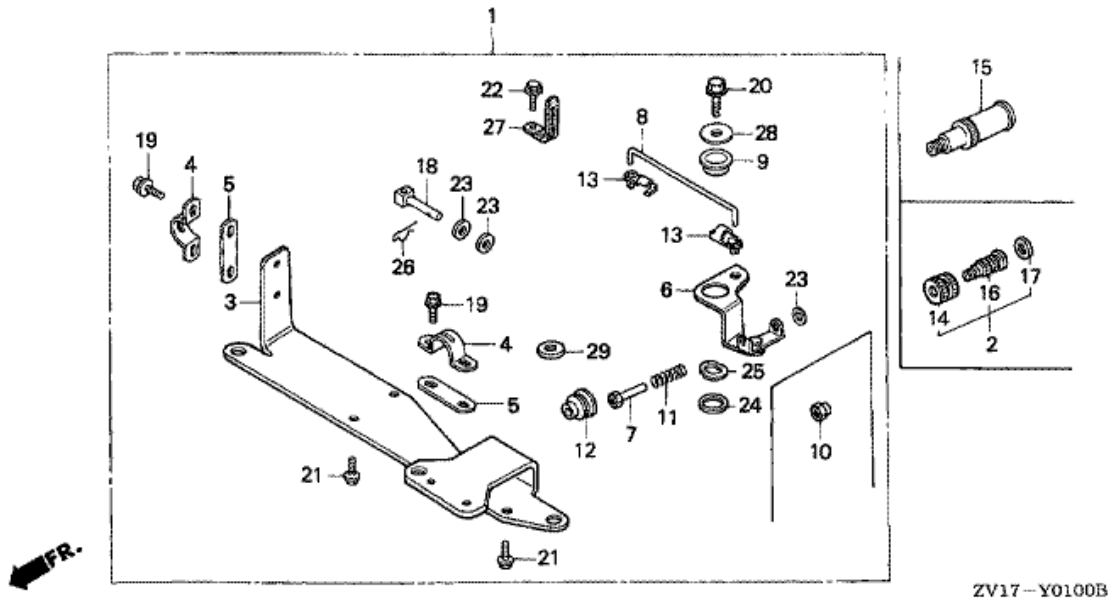

ZV17-Y0100B

Refnr	Parça Numarası	Acıklama	İlk numara	Son numara	Birim Adedi	Tipler
1	06170ZV1811	CONTROL KIT, REMOTE			(1)	SD, LD
3	17851ZV1810	BRACKET, STEERING			(1)	SD, LD
4	17855ZV1810	CLAMP, CABLE			(2)	SD, LD
5	17856ZV1810	SHIM, CABLE CLAMP			(2)	SD, LD
6	17860ZV1810	LEVER COMP., CONTROL			(1)	SD, LD
7	17864ZV1810	NUT B, CONTROL ADJUSTING			(1)	SD, LD
8	17865ZV1810	ROD, CONTROL			(1)	SD, LD
9	17866ZV1810	BUSH, CONTROL LEVER			(1)	SD, LD
10	17867ZV1810	NUT A, CONTROL ADJUSTING			(1)	SD, LD
11	17868ZV1810	SPRING, CONTROL LEVER			(1)	SD, LD
12	17938ZV1810	GROMMET, CONTROL CABLE			(1)	SD, LD
13	17946ZV1000	BUSH, LINKAGE			(2)	SD, LD
15	19271ZV1000	JOINT, WATER HOSE			(1)	SD, LD
18	24618ZV1810	PIVOT, SHIFT			(1)	SD, LD
19	90002ZV0010	BOLT, FLANGE, 5X10			(4)	SD, LD
20	90013ZV0010	BOLT, FLANGE, 6X12			(1)	SD, LD
21	90013ZV1000	BOLT, FLANGE, 6X14			(3)	SD, LD
22	90019ZV1010	BOLT, FLANGE, 5X10			(1)	SD, LD
23	90452GK4600	WASHER, PLAIN, 5MM			(3)	SD, LD
24	90505ZV1000	WASHER, 14MM			(1)	SD, LD
25	90506ZV1000	WASHER, WAVE, 14MM			(1)	SD, LD
26	90757ZV1000	PIN, LOCK, 5MM			(1)	SD, LD
27	91403881000	CLIP B, CORD			(1)	SD, LD
28	90508ZY3000	WASHER, PLAIN, 6MM			(1)	SD, LD