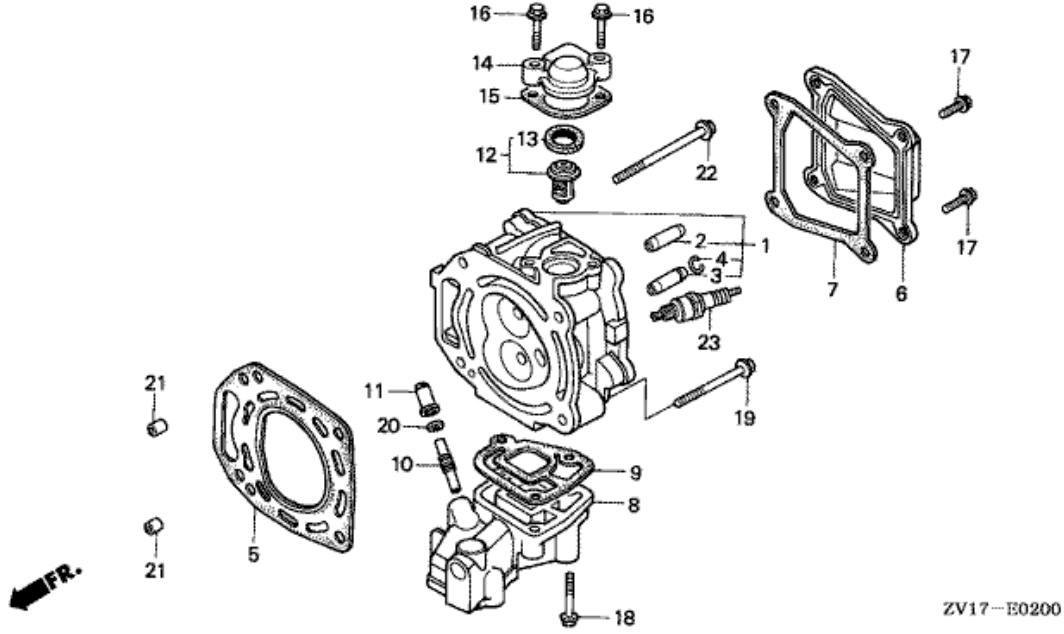

E-2 CYLINDER HEAD

ZV17-E0200

Refnr	Parça Numarası	Açıklama	İlk numara	Son numara	Birim Adedi	Tipler
1	12200ZV1405	HEAD COMP., CYLINDER			001	SD, LD
2	12204ZV1305	GUIDE, IN. VALVE (OS)			(1)	SD, LD
3	12205ZV1305	GUIDE, EX. VALVE (OS)			(1)	SD, LD
4	12216ZE5300	CLIP, VALVE GUIDE			001	SD, LD
5	12251ZV1850	GASKET, CYLINDER HEAD			001	SD, LD
6	12311ZV1000	COVER, HEAD			001	SD, LD
7	12391ZV1850	PACKING, HEAD COVER			001	SD, LD
8	18110ZV1000ZA	MANIFOLD COMP., EX. *NH8 *			001	SD, LD
9	18115ZV1850	GASKET, EX. MANIFOLD			001	SD, LD
12	19300881761	THERMOSTAT ASSY.			001	SD, LD
13	19302921003	RUBBER, THERMOSTAT			001	SD, LD
14	19310ZV1000ZA	COVER, THERMOSTAT *NH8 *			001	SD, LD
15	19351ZV1850	PACKING, THERMOSTAT COVER			001	SD, LD
16	90018ZV1000	BOLT, FLANGE, 6X23		1305887	002	SD, LD
16	90018ZV1000	BOLT, FLANGE, 6X23		1247740	002	SD, LD
16	90018ZV1010	BOLT, FLANGE, 6X23			002	SD, LD
16	90018ZV1010	BOLT, FLANGE, 6X23	1305888		002	SD, LD
17	90122ZV1000	BOLT, FLANGE, 6X12		1247740	004	SD, LD
17	90122ZV1010	BOLT, FLANGE, 6X12	1247741		004	SD, LD
17	90122ZV1010	BOLT, FLANGE, 6X12			004	SD, LD
18	90123ZV0000	BOLT, FLANGE, 6X32		1247740	003	SD, LD
18	90123ZV0010	BOLT, FLANGE, 6X32	1247741		003	SD, LD
18	90123ZV0010	BOLT, FLANGE, 6X32			003	SD, LD
19	90127ZV1000	BOLT, FLANGE, 8X60		1247740	002	SD, LD
19	90127ZV1010	BOLT, FLANGE, 8X60			002	SD, LD
19	90127ZV1010	BOLT, FLANGE, 8X60	1247741		002	SD, LD
21	9430110160	DOWEL PIN, 10X16			002	SD, LD
22	959230809009	BOLT, FLANGE, 8X90			002	SD, LD
23	9807955817	PLUG, SPARK (BPR5ES)			001	SD, LD
23	9807955827	PLUG, SPARK (W16EPR-U)			001	SD, LD