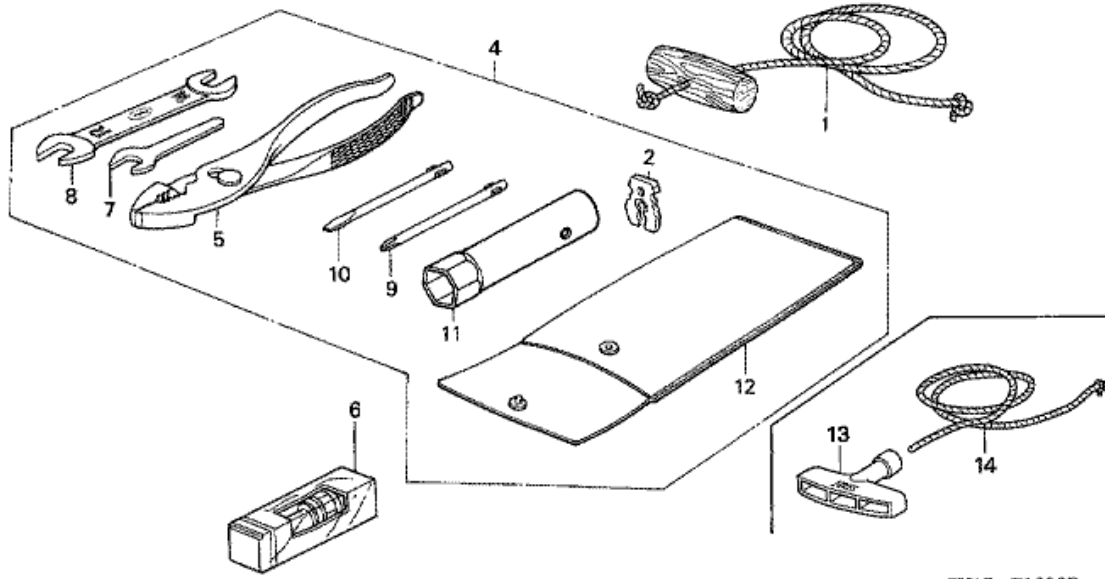

ZV17-F1300B

Refnr	Parça Numarası	Acıklama	İlk numara	Son numara	Birim Adedi	Tipler
1	28470816000	ROPE, STARTER			001	SD, LD
2	36187ZV4651	CLIP, EMERGENCY LOCK			001	SD, LD
4	89000ZV1C00	TOOL KIT (###)			001	SD, LD
5	89210GBJJ10	PLIERS, 135 (KOWA)		2008887	001	SD, LD
5	89210GBJJ10	PLIERS, 135 (KOWA)			001	SD, LD
6	9807955817	PLUG, SPARK (BPR5ES)			001	SD, LD
6	9807955827	PLUG, SPARK (W16EPR-U)			001	SD, LD
7	9900108000	SPANNER, 8			001	SD, LD
8	9900110120	SPANNER, 10X12			001	SD, LD
9	9900310000	DRIVER 1, PLUS SCREW (NO.2)			001	SD, LD
10	9900330000	DRIVER 3, MINUS SCREW (NO.2)			001	SD, LD
11	9900421001	WRENCH, BOX (P21)			001	SD, LD
12	9900802000	BAG, TOOL, 200MM		2000279	001	SD, LD
12	9900802000	BAG, TOOL, 200MM			001	SD, LD