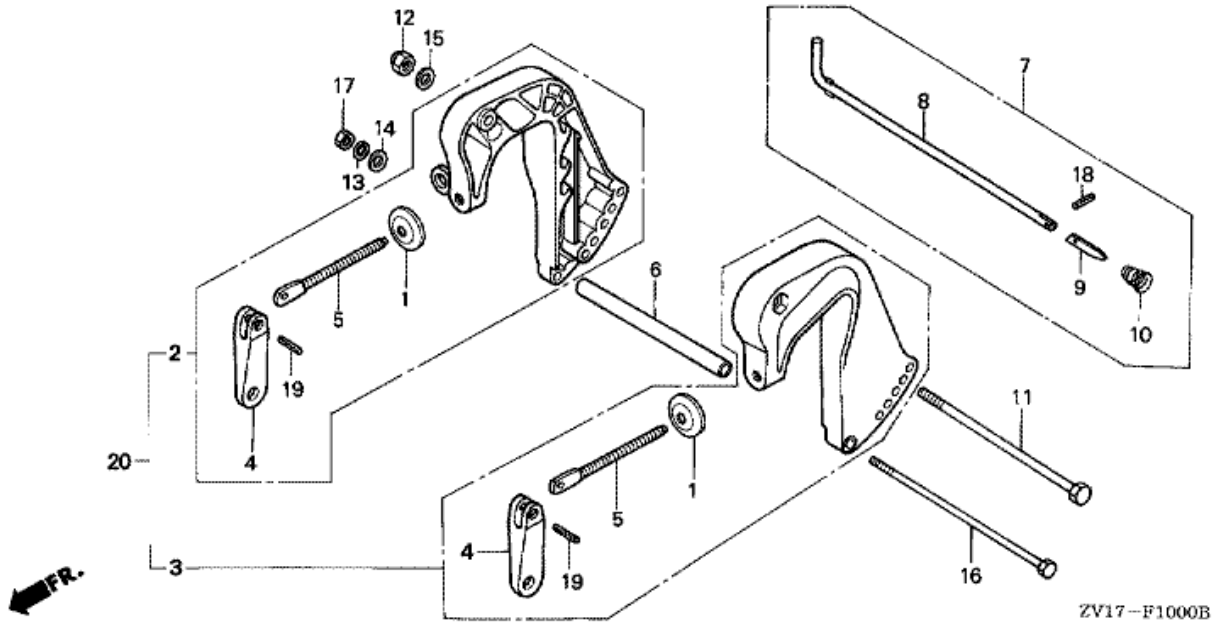

F-10 STERN BRACKET

Refnr	Parça Numarası	Açıklama	İlk numara	Son numara	Birim Adedi	Tipler
1	50122935010	PLATE, PUSH			002	SD, LD
2	50300ZV1841ZB	BRACKET COMP., R. STERN *NH282MU *			001	SD, LD
3	50310ZV1841ZB	BRACKET COMP., L. STERN *NH282MU *			001	SD, LD
4	50323ZV1300	GRIP, CLAMP			002	SD, LD
5	50325ZV1310	SCREW, CLAMP			002	SD, LD
6	50335ZV1000	COLLAR, DISTANCE, 6MM			001	SD, LD
7	50340ZV1000	ROD COMP., ADJUSTING			001	SD, LD
8	50341ZV1310	ROD, ADJUSTING			001	SD, LD
9	50342ZV1310	STOPPER, ROD			001	SD, LD
10	50343ZV1300	SPRING, ROD ADJUSTING			001	SD, LD
11	90107ZV1000	BOLT, HEX., 8X130			001	SD, LD
12	90305ZV4000	NUT, SELF-LOCK, 8MM			001	SD, LD
13	90407920000	WASHER, SPRING, 6MM			001	SD, LD
14	90504921010	WASHER, PLAIN, 6MM			001	SD, LD
15	90514921000	WASHER, 8MM			001	SD, LD
16	92101061404J	BOLT, HEX., 6X140			001	SD, LD
17	94001064900S	NUT, HEX., 6MM			001	SD, LD
18	9430520063	PIN, SPRING, 2X6			001	SD, LD
19	9430540203	PIN, SPRING, 4X20			002	SD, LD