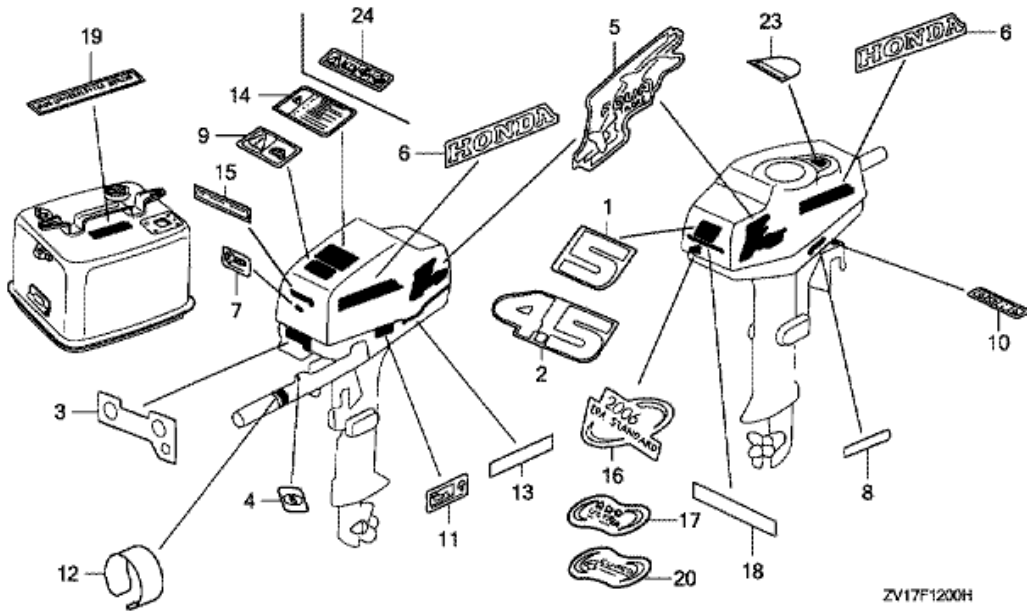

F-12 LABEL

ZV17F1200H

Refnr	Parça Numarası	Açıklama	İlk numara	Son numara	Birim Adedi	Tipler
1	87121ZV1F00	MARK, RR. (5)			001	SD, LD
3	87123ZV1841	LABEL, INDICATION			001	SD, LD
4	87124ZV3010	MARK, EMERGENCY SWITCH INDICATION			001	SD, LD
5	87131ZW9S00	MARK, SIDE			002	SD, LD
6	87132ZV1F00	MARK, SIDE STRIPE (HONDA)			002	SD, LD
7	87135ZW5000	MARK (E-SPEC)			001	SD, LD
8	87511ZV1C11	MARK, CHANGE (ENGLISH/FRENCH)			001	SD, LD
9	87516VA9B50	MARK, OPERATOR CAUTION			001	SD, LD
10	87516ZV4A10	MARK, OPERATOR CAUTION			001	SD, LD
11	87531ZV5611	LABEL, OIL CAUTION (ENGLISH/FRENCH)			001	SD, LD
12	87532ZV1C01	MARK, THROTTLE			001	SD, LD
14	87538ZW1720	LABEL, WARNING OPERATOR (EC)			001	SD, LD
16	87634ZW4H10	MARK, ENVIRONMENT (2006 EPA STANDARD)		1701986	001	SD, LD
16	87634ZW4H10	MARK, ENVIRONMENT (2006 EPA STANDARD)		1707146	001	SD
17	87634ZW4H11	MARK, ENVIRONMENT (ULTRA LOW EMISSION) (3-STAR)	1707147		001	SD
17	87634ZW4H11	MARK, ENVIRONMENT (ULTRA LOW EMISSION) (3-STAR)			001	SD, LD
17	87634ZW4H11	MARK, ENVIRONMENT (ULTRA LOW EMISSION) (3-STAR)	1701987		001	LD