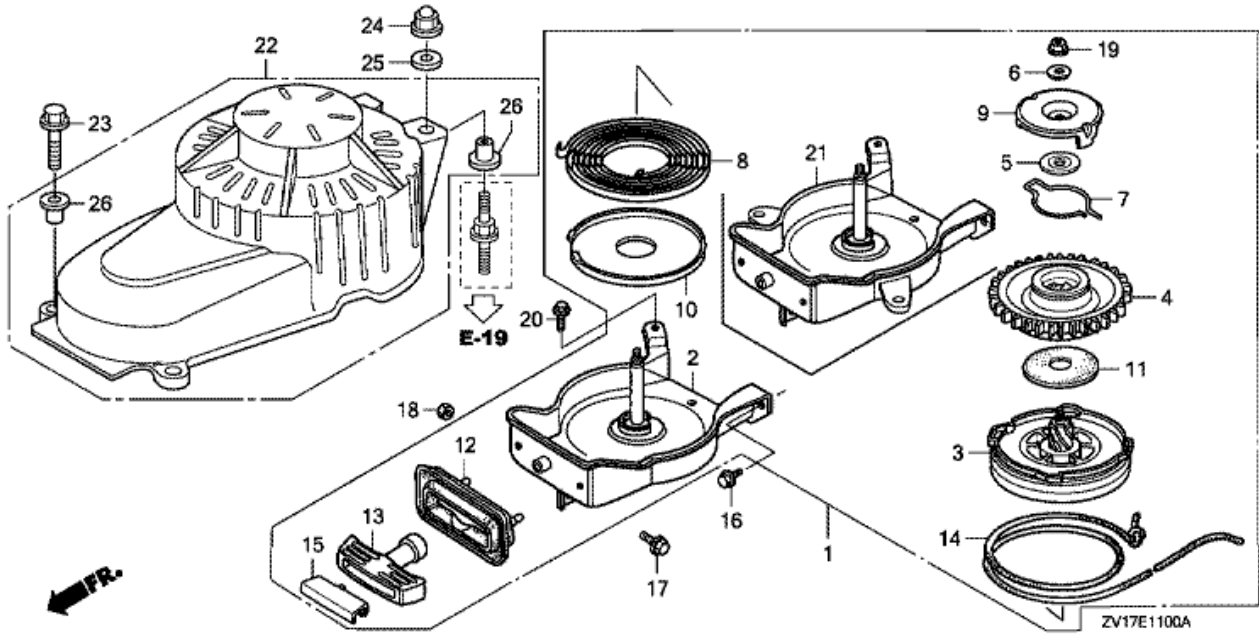

E-11 RECOIL STARTER

Refnr	Parça Numarası	Acıklama	İlk numara	Son numara	Birim Adedi	Tipler
1	28400ZV1043ZB	STARTER ASSY., RECOIL *TBLACK *			001	SD, LD
1	28400ZV1043ZB	STARTER ASSY., RECOIL *TBLACK *		2010603	001	SD, LD
2	28410ZV1013ZB	CASE COMP., RECOIL STARTER *TBLACK *			001	SD, LD
2	28410ZV1013ZB	CASE COMP., RECOIL STARTER *TBLACK *		2010603	001	SD, LD
3	28421ZV1003	PULLEY, RECOIL STARTER			001	SD, LD
4	28426ZV1023	GEAR, STARTER			001	SD, LD
4	28426ZV1023	GEAR, STARTER		2046521	001	SD, LD
5	28431ZV1003	WASHER, THRUST			001	SD, LD
6	28432ZV1003	WASHER			001	SD, LD
7	28441ZV1003	SPRING, FRICTION			001	SD, LD
8	28442ZV1003	SPRING, STARTER RETURN			001	SD, LD
9	28443ZV1023	RETAINER, SPRING		2010603	001	SD, LD
9	28443ZV1023	RETAINER, SPRING			001	SD, LD
10	28445ZV1003	HOLDER, SPRING			001	SD, LD
11	28454ZV1003	RUBBER, CUSHION			001	SD, LD
12	28455ZV1000	RUBBER, ENGINE COVER SEAL			001	SD, LD
13	28461ZV1013	GRIP, STARTER		2050426	001	SD, LD
13	28461ZV1013	GRIP, STARTER			001	SD, LD
14	28462ZV1003	ROPE, RECOIL STARTER			001	SD, LD
15	28463ZV1003	CAP, GRIP			001	SD, LD
16	90013ZV0010	BOLT, FLANGE, 6X12			001	SD, LD
17	90128ZV1000	BOLT, FLANGE, 6X16		1247740	001	SD, LD
17	90128ZV1010	BOLT, FLANGE, 6X16			001	SD, LD
17	90128ZV1010	BOLT, FLANGE, 6X16	1247741		001	SD, LD
18	94001060200S	NUT, HEX., 6MM			001	SD, LD
19	9405006020	NUT, FLANGE, 6MM			001	SD, LD
20	90017ZY3000	BOLT, FLANGE, 6X16	1247741		001	SD, LD
20	957010601602	BOLT, FLANGE, 6X16		1247740	001	SD, LD
20	957010601602	BOLT, FLANGE, 6X16		1305887	001	SD, LD