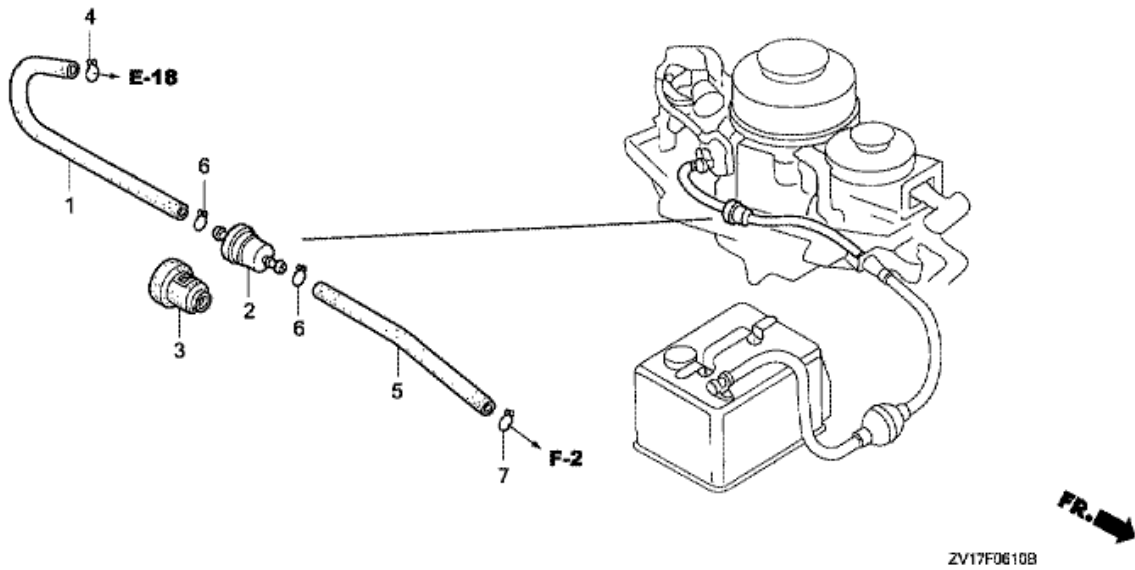

F-6-10 FUEL STRAINER

Refnr	Parça Numarası	Açıklama	İlk numara	Son numara	Birim Adedi	Tipler
1	16791ZV1000	TUBE, FUEL, 4.5MM			001	SD, LD
2	16910GB2005	STRAINER COMP., FUEL			001	SD, LD
3	16915GB2000	SUSPENSION, STRAINER			001	SD, LD
4	90602921000	CLIP, TUBE (B8)			001	SD, LD
5	950014526540	TUBE, FUEL, 4.5X265 (95001-45001-60M)			001	SD, LD
5	950014526540	TUBE, FUEL, 4.5X265 (95001-45001-60M)		2006915	001	SD, LD
6	90602921000	CLIP, TUBE (B8)			002	SD, LD
7	90602921000	CLIP, TUBE (B8)			001	SD, LD