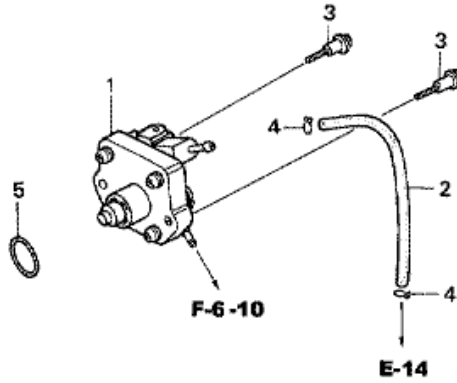

E-18 FUEL PUMP

FR.

ZV17- E1800A

Refnr	Parça Numarası	Acıklama	İlk numara	Son numara	Birim Adedi	Tipler
1	16700ZV1005	PUMP ASSY., FUEL		1250925	001	SD, LD
1	16700ZV1015	PUMP ASSY., FUEL	1250926		001	SD, LD
2	16792ZV1000	TUBE, FUEL, 4.5			001	SD, LD
3	90124ZV1000	BOLT, SPECIAL, 6X34		1247730	002	SD, LD
3	90124ZV1010	BOLT, SPECIAL, 6X34			002	SD, LD
3	90124ZV1010	BOLT, SPECIAL, 6X34	1247731		002	SD, LD
4	90602921000	CLIP, TUBE (B8)			002	SD, LD
5	91306921000	O-RING, 20.8X2.4			001	SD, LD