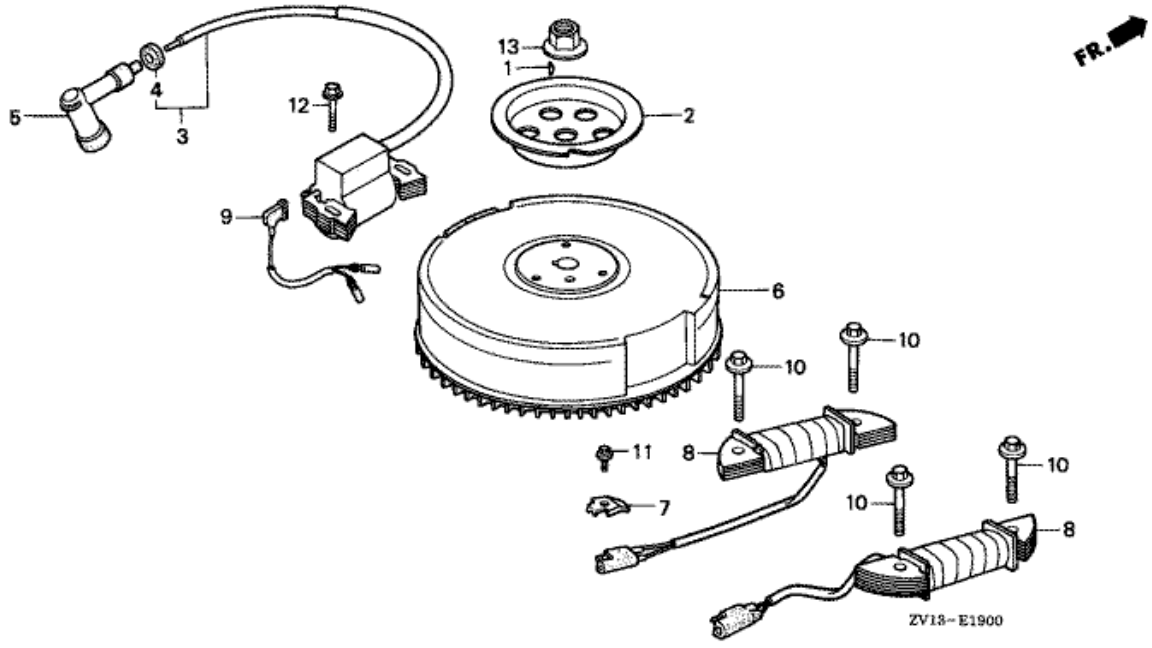

E-19 IGNITION COIL/FLYWHEEL

Refnr	Parça Numarası	Açıklama	İlk numara	Son numara	Birim Adedi	Tipler
1	13331357000	KEY, SPECIAL WOODRUFF, 25X18			001	SD, LD
2	28451ZV1000	PULLEY, STARTER			001	SD, LD
3	30500ZV1003	COIL ASSY., IGNITION			001	SD, LD
4	30505ZE6000	GROMMET, HIGH TENSION CORD			001	SD, LD
5	30700ZV1010	CAP ASSY., NOISE SUPPRESSOR			001	SD, LD
6	31100ZV1010	FLYWHEEL COMP.			001	SD, LD
9	36101ZV1000	CORD, STOP SWITCH (145MM)			001	SD, LD
12	90121ZV0000	BOLT, FLANGE, 6X25			002	SD, LD
13	90201881000	NUT, SPECIAL, 14MM			001	SD, LD