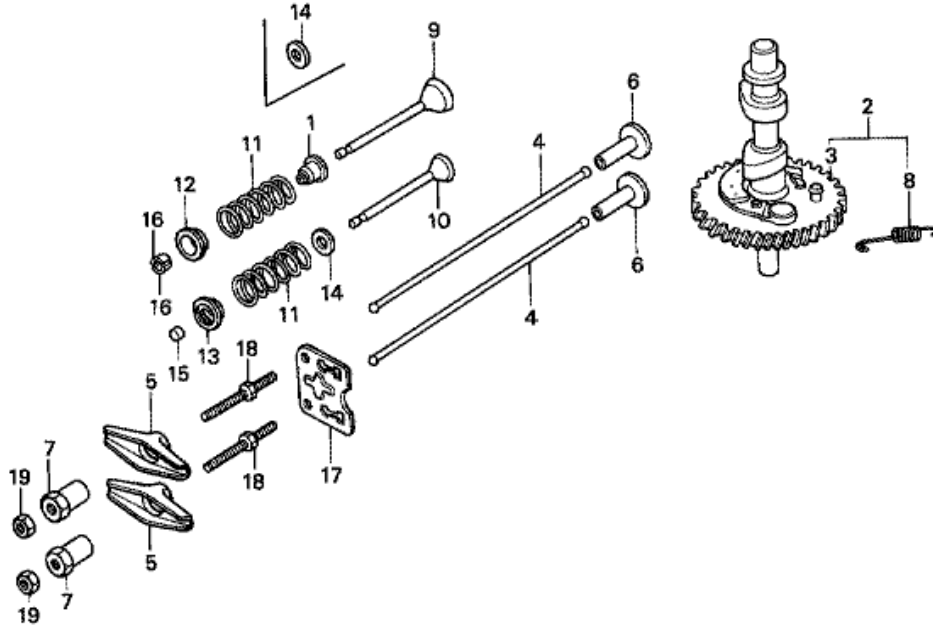

E-9 CAMSHAFT/VALVE

ZV13-EC900

Refnr	Parça Numarası	Açıklama	İlk numara	Son numara	Birim Adedi	Tipler
1	12209ZE6G02	SEAL, VALVE STEM	1223842		001	SD, LD
2	14100ZV1010	CAMSHAFT ASSY.		1209183	001	SD, LD
3	14111ZV1020	CAMSHAFT	1209184		001	SD, LD
4	14410ZE1010	ROD, PUSH			002	SD, LD
5	14431ZE1000	ARM, VALVE ROCKER			002	SD, LD
6	14441ZE1000	LIFTER, VALVE			002	SD, LD
6	14441ZE1010	LIFTER, VALVE	1216856		002	SD, LD
7	14451ZE1003	PIVOT, ROCKER ARM			002	SD, LD
8	14568ZV1000	SPRING, WEIGHT RETURN			001	SD, LD
9	14711ZV1000	VALVE, IN.			001	SD, LD
10	14721ZV1000	VALVE, EX.			001	SD, LD
11	14751ZV1000	SPRING, VALVE			002	SD, LD
12	14771ZV1000	RETAINER, VALVE SPRING			001	SD, LD
13	14773ZE1000	RETAINER, EX. VALVE SPRING			001	SD, LD
14	14775028010	SEAT, VALVE SPRING	1223842		001	SD, LD
14	14775028010	SEAT, VALVE SPRING		1223841	002	SD, LD
15	14781ZE1000	ROTATOR, VALVE			001	SD, LD
16	14781107003	COTTER, VALVE (SANKO)			002	SD, LD
17	14791ZE1010	PLATE, PUSH ROD GUIDE			001	SD, LD
18	90012ZE0010	BOLT, PIVOT, 8MM			002	SD, LD
19	90206ZE1000	NUT, PIVOT ADJUSTING			002	SD, LD