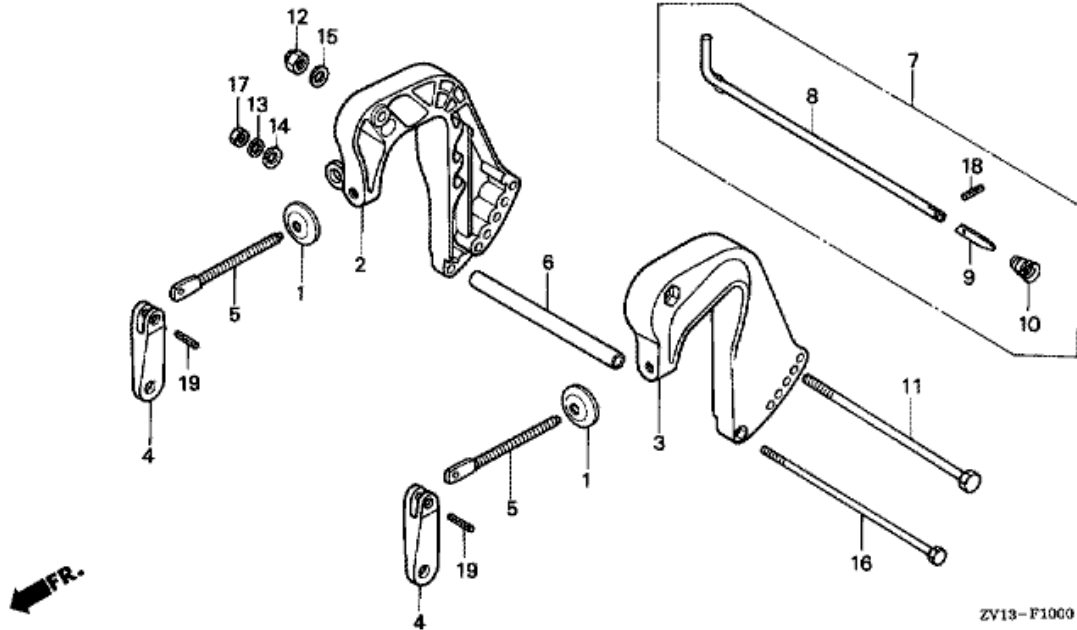

F-10 STERN BRACKET/ADJUST ROD

Refnr	Parça Numarası	Açıklama	İlk numara	Son numara	Birim Adedi	Tipler
1	50122935010	PLATE, PUSH	1000881		002	SD, LD
2	50300ZV1841ZB	BRACKET COMP., R. STERN *NH282MU *			001	SD, LD
3	50310ZV1841ZB	BRACKET COMP., L. STERN *NH282MU *			001	SD, LD
4	50323ZV1300	GRIP, CLAMP			002	SD, LD
5	50325ZV1310	SCREW, CLAMP			002	SD, LD
6	50335ZV1000	COLLAR, DISTANCE, 6MM			001	SD, LD
7	50340ZV1000	ROD COMP., ADJUSTING			001	SD, LD
8	50341ZV1310	ROD, ADJUSTING			001	SD, LD
9	50342ZV1310	STOPPER, ROD			001	SD, LD
10	50343ZV1300	SPRING, ROD ADJUSTING			001	SD, LD
11	90107ZV1000	BOLT, HEX., 8X130			001	SD, LD
12	90305ZV4000	NUT, SELF-LOCK, 8MM			001	SD, LD
13	90407920000	WASHER, SPRING, 6MM			001	SD, LD
14	90504921010	WASHER, PLAIN, 6MM			001	SD, LD
15	90514921000	WASHER, 8MM			001	SD, LD
16	92000061404J	BOLT, HEX., 6X140			001	SD, LD
17	94001064900S	NUT, HEX., 6MM			001	SD, LD
18	9430520063	PIN, SPRING, 2X6			001	SD, LD
19	9430540203	PIN, SPRING, 4X20			002	SD, LD