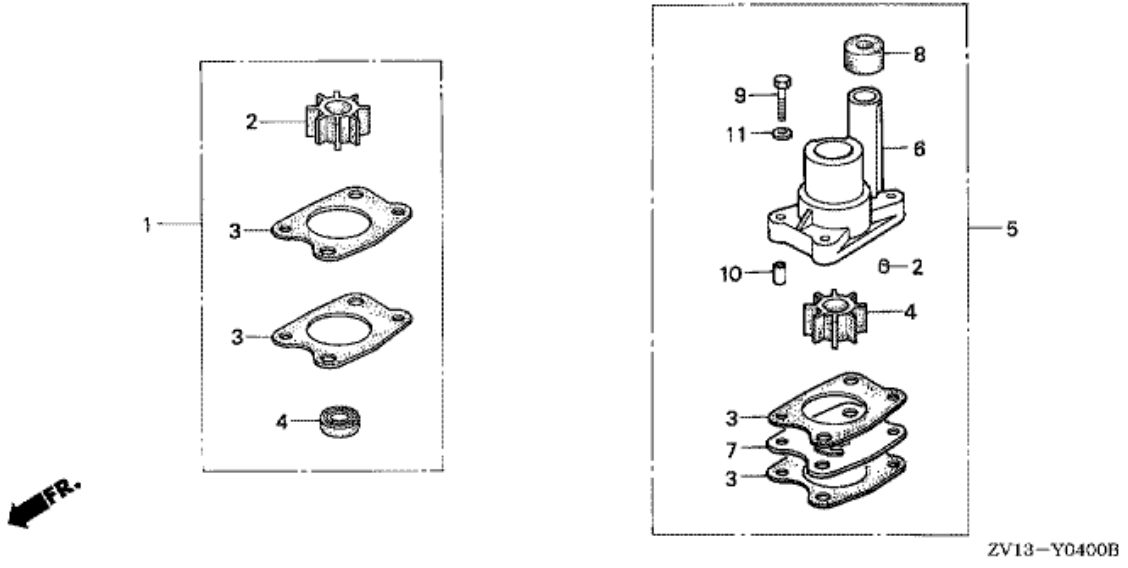

Refnr	Parça Numarası	Acıklama	İlk numara	Son numara	Birim Adedi	Tipler
1	06192ZV1C00	IMPELLER KIT, WATER PUMP			(1)	SD, LD
2	19210881A02	IMPELLER, PUMP			(1)	SD, LD
3	19232ZV1A10	GASKET, IMPELLER			(2)	SD, LD
4	91252ZV1003	SEAL, WATER, 13MM (ARAI)			(1)	SD, LD
4	91252ZV1004	SEAL, WATER, 13MM (NOK)			(1)	SD, LD