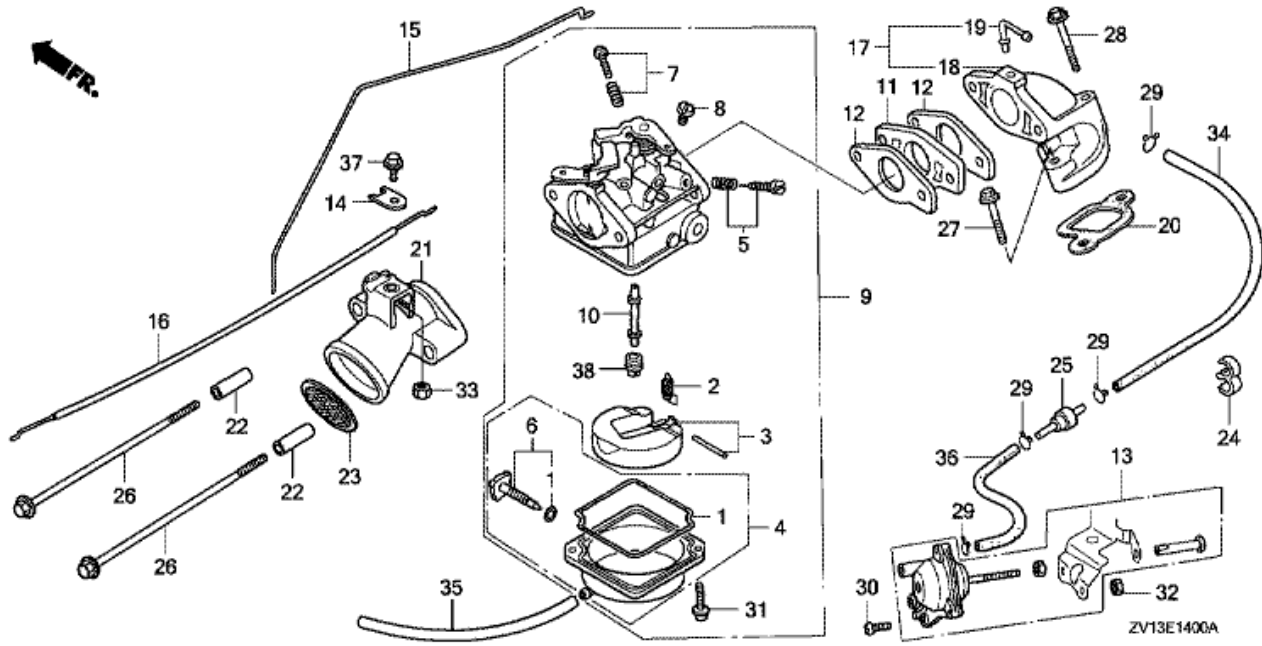

E-14 CARBURETOR

Refnr	Parça Numarası	Açıklama	İlk numara	Son numara	Birim Adedi	Tipler
1	16010881003	PACKING SET			001	SD, LD
1	16010881A00	GASKET SET	BC05B C		001	SD, LD
2	16011881741	VALVE SET, FLOAT			001	SD, LD
3	16013881003	FLOAT SET			001	SD, LD
4	16015ZV1A00	CHAMBER SET, FLOAT			001	SD, LD
5	16016881A00	SCREW SET A	BC05B C		001	SD, LD
5	16016ZV1A00	SCREW SET		BC05B B	001	SD, LD
6	16024ZV1A00	SCREW SET, DRAIN			001	SD, LD
7	16028ZV1A00	SCREW SET			001	SD, LD
8	991038810400	JET COMP. (#40)		BC05B C	001	SD, LD
9	16100ZV1A00	CARBURETOR ASSY. (BC05B A)		1202630	001	SD, LD
9	16100ZV1A02	CARBURETOR ASSY. (BC05B C)	1202631		001	SD, LD
10	16166ZV1A00	NOZZLE, MAIN		BC05C A	001	SD, LD
11	16211ZV1000	INSULATOR, CARBURETOR			001	SD, LD
12	16221ZV1850	PACKING, CARBURETOR	1207868		002	SD, LD
13	16400ZV1005	DIAPHRAGM ASSY.		1208720	001	SD, LD
14	16576ZV0000	HOLDER, CABLE			001	SD, LD
15	16593ZV1000	ROD, THROTTLE			001	SD, LD
16	16620ZV1A00	CABLE COMP., CHOKE			001	SD, LD
17	17101ZV1000ZA	MANIFOLD COMP., INTAKE *NH8 *		1208720	001	SD, LD
18	17101ZV1010ZA	MANIFOLD, INTAKE *NH8 *	1208721		001	SD, LD
19	17105ZV1300	JOINT, TUBE			001	SD, LD
20	17151ZV1850	PACKING, INTAKE MANIFOLD	1207868		001	SD, LD
21	17201ZV1A00	GUIDE COMP., AIR			001	SD, LD
21	17201ZV1C50	GUIDE COMP., AIR			001	SD, LD
22	17202ZV1000	COLLAR, DISTANCE			002	SD, LD
23	17203881000	TRAP, FLAME		1223841	001	SD, LD
23	17203ZV4000	TRAP, FLAME	1223842		001	SD, LD
24	17915PC0000	CLIP, TUBE			001	SD, LD
25	36135ZV1003	VALVE, DASHPOT CHECK		1208720	001	SD, LD
26	90012ZV1000	BOLT, FLANGE, 6X102		1305887	002	SD, LD
27	90015ZV0000	BOLT, FLANGE, 6X28			001	SD, LD
28	90125ZV1000	BOLT, FLANGE, 6X42		1305887	001	SD, LD
29	90605921000	CLIP B7, TUBE			004	SD, LD
30	93500050120B	SCREW, PAN, 5X12		1208720	002	SD, LD
31	16081ZV1A00	SCREW, PAN			002	SD, LD
32	94001054900S	NUT, HEX., 5MM		1208720	002	SD, LD