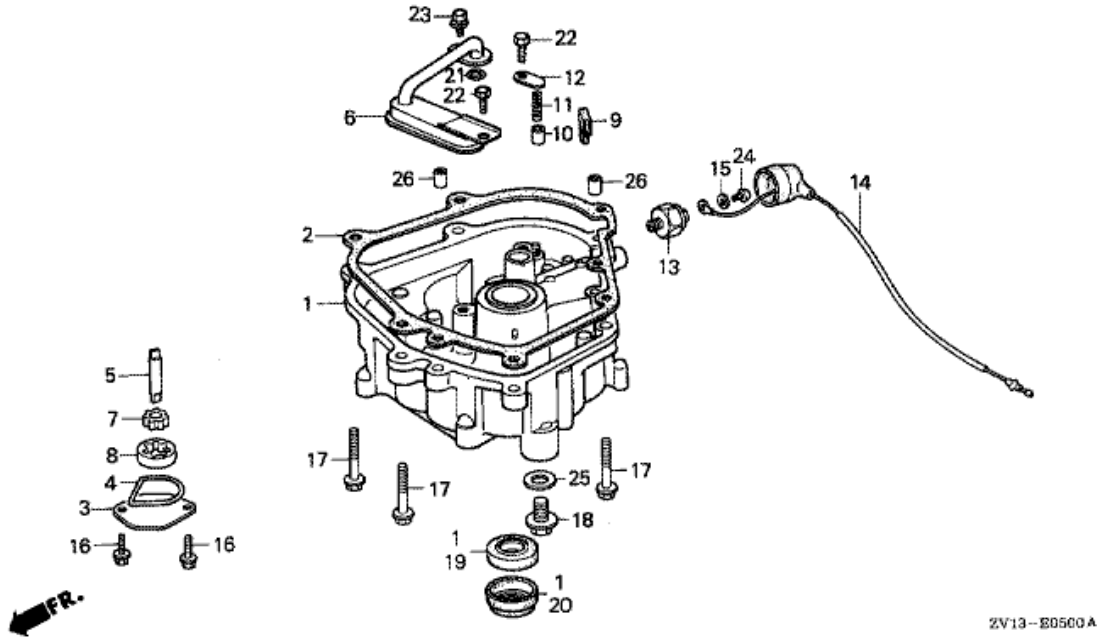

E-5 OIL PAN

ZV13-BD500A

Refnr	Parça Numarası	Açıklama	İlk numara	Son numara	Birim Adedi	Tipler
1	11300ZV1405ZA	PAN ASSY., OIL *NH8*			001	SD, LD
2	11381ZV1850	PACKING, OIL PAN	1207868		001	SD, LD
3	15130ZV1000	COVER, OIL PUMP			001	SD, LD
4	15131ZV1000	O-RING, PUMP COVER			001	SD, LD
5	15136ZV1000	SHAFT, OIL PUMP			001	SD, LD
6	15220ZV1000	STRAINER COMP., OIL			001	SD, LD
7	15331399000	ROTOR, OIL PUMP INNER (YAMADA)			001	SD, LD
8	15332399000	ROTOR, OIL PUMP OUTER (YAMADA)			001	SD, LD
9	15335ZV1000	RUBBER, OIL RETURN			001	SD, LD
10	15473ZA0000	VALVE, CHECK			001	SD, LD
11	15474881000	SPRING, CHECK VALVE			001	SD, LD
12	15475ZA0000	PLATE, CHECK VALVE			001	SD, LD
13	37200935004	SWITCH, OIL PRESSURE			001	SD, LD
14	37201ZV1000	CORD, OIL PRESSURE SWITCH			001	SD, LD
15	37202935004	WASHER, 4MM			001	SD, LD
16	90013ZV0000	BOLT, FLANGE, 6X12			002	SD, LD
16	90013ZV0010	BOLT, FLANGE, 6X12			002	SD, LD
17	90126ZV1000	BOLT, FLANGE, 8X32			006	SD, LD
18	90131896650	BOLT, DRAIN PLUG, 12X15		1305887	001	SD, LD
19	91252888003	OIL SEAL, 25X38X7 (ARAI)			001	SD, LD
20	91255ZV1003	SEAL, COUPLING, 25X40X14			001	SD, LD
21	91305639000	O-RING, 9.5X3			001	SD, LD
22	92000060120J	BOLT, HEX., 6X12			002	SD, LD
23	934920601408	BOLT-WASHER, 6X14			001	SD, LD
24	93500040063J	SCREW, PAN, 4X6			001	SD, LD
25	9410912000	WASHER, DRAIN PLUG, 12MM			001	SD, LD
26	9430108140	DOWEL PIN, 8X14			002	SD, LD