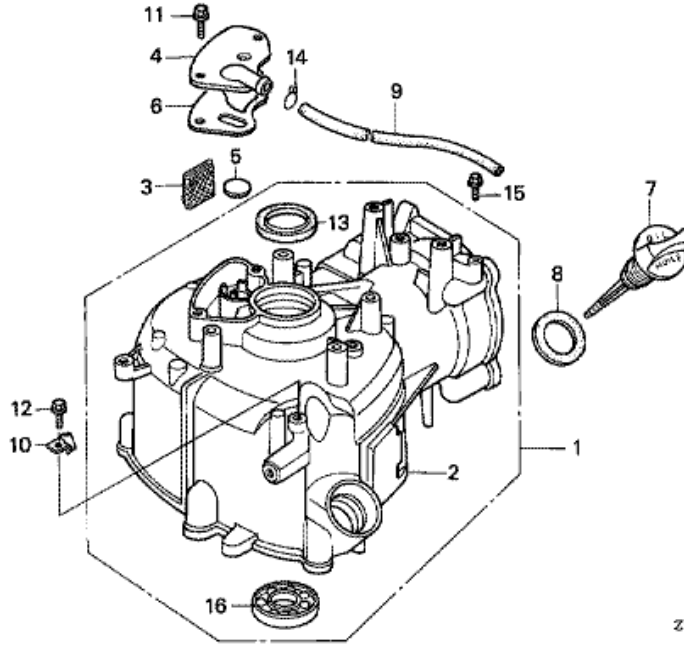

E-3 CYLINDER BARREL

ZV13-ED300 B

Refnr	Parça Numarası	Açıklama	İlk numara	Son numara	Birim Adedi	Tipler
1	12000ZV1840ZA	BARREL ASSY., CYLINDER *NH8 *			001	SD, LD
3	12367ZE6010	FILTER, BREATHER			001	SD, LD
4	12371ZV1000	CAP, BREATHER CHAMBER			001	SD, LD
5	12372879000	VALVE, BREATHER			001	SD, LD
6	12373ZV1000	PACKING, BREATHER CAP			001	SD, LD
7	15620ZV1003	CAP, OIL FILLER			001	SD, LD
8	15625ZE6000	PACKING, OIL FILLER CAP			001	SD, LD
9	15721ZV1000	TUBE, BREATHER			001	SD, LD
9	15721ZV1C50	TUBE, BREATHER	1223842		001	SD, LD
10	15725ZV1000	CLAMP, BREATHER TUBE			001	SD, LD
11	90013ZV0000	BOLT, FLANGE, 6X12			002	SD, LD
12	90019ZV1000	BOLT, FLANGE, 5X10			001	SD, LD
13	91252888003	OIL SEAL, 25X38X7 (ARAI)			001	SD, LD
14	9500202124	CLIP, TUBE (B12)			001	SD, LD
15	90019ZV1000	BOLT, FLANGE, 5X10		1305887	001	SD, LD
16	961006205000	BEARING, RADIAL BALL, 6205			001	SD, LD