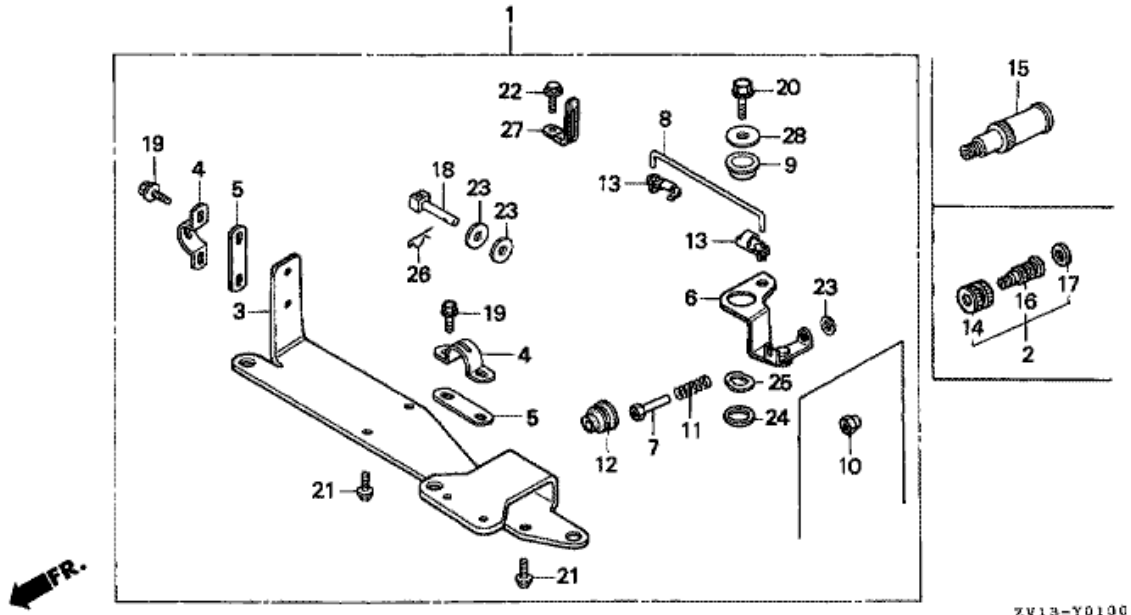

FOP-1 REMOTE CONTROL

ZV13-Y0100

Refnr	Parça Numarası	Açıklama	İlk numara	Son numara	Birim Adedi	Tipler
1	06170ZV1810	CONTROL KIT, REMOTE			(1)	SD, LD
3	17851ZV1810	BRACKET, STEERING			(1)	SD, LD
4	17855ZV1810	CLAMP, CABLE			(2)	SD, LD
5	17856ZV1810	SHIM, CABLE CLAMP			(2)	SD, LD
6	17860ZV1810	LEVER COMP., CONTROL			(1)	SD, LD
7	17864ZV1810	NUT B, CONTROL ADJUSTING			(1)	SD, LD
8	17865ZV1810	ROD, CONTROL			(1)	SD, LD
9	17866ZV1810	BUSH, CONTROL LEVER			(1)	SD, LD
10	17867ZV1810	NUT A, CONTROL ADJUSTING			(1)	SD, LD
11	17868ZV1810	SPRING, CONTROL LEVER			(1)	SD, LD
12	17938ZV1810	GROMMET, CONTROL CABLE			(1)	SD, LD
13	17946ZV1000	BUSH, LINKAGE			(2)	SD, LD
15	19271ZV1000	JOINT, WATER HOSE			(1)	SD, LD
18	24618ZV1810	PIVOT, SHIFT			(1)	SD, LD
19	90002ZG0920	BOLT, FLANGE, 5X10			(4)	SD, LD
20	90013ZV0000	BOLT, FLANGE, 6X12			(1)	SD, LD
21	90013ZV1000	BOLT, FLANGE, 6X14			(3)	SD, LD
22	90019ZV1000	BOLT, FLANGE, 5X10			(1)	SD, LD
23	90452GK4600	WASHER, PLAIN, 5MM			(3)	SD, LD
24	90505ZV1000	WASHER, 14MM			(1)	SD, LD
25	90506ZV1000	WASHER, WAVE, 14MM			(1)	SD, LD
26	90757ZV1000	PIN, LOCK, 5MM			(1)	SD, LD
27	91403881000	CLIP B, CORD			(1)	SD, LD
28	9410306200	WASHER, PLAIN, 6MM			(1)	SD, LD