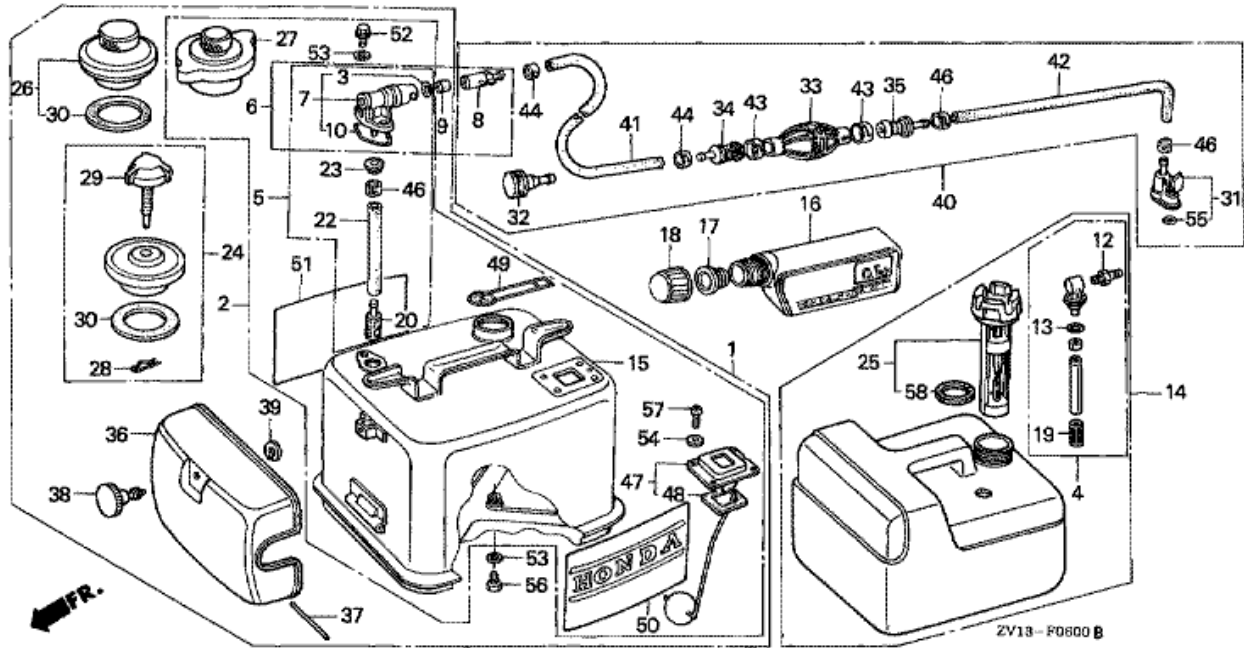

F-6 FUEL TANK/SUB TANK

Refnr	Parça Numarası	Açıklama	İlk numara	Son numara	Birim Adedi	Tipler
2	06175881C10ZA	TANK KIT, FUEL (D) *R8 *			001	SD, LD
3	16075935006	O-RING			001	SD, LD
5	16900881010	JOINT COMP. A, FUEL	1002054		001	SD, LD
7	16951935006	JOINT A, FUEL CONSENT			001	SD, LD
8	16952935016	JOINT B, FUEL CONSENT			001	SD, LD
9	16953935000	ABSORBER, FUEL			001	SD, LD
10	16962865010	RING, COCK SEAL			001	SD, LD
15	17500881C00ZA	TANK COMP., FUEL *R8 *			001	SD, LD
20	17583881000	FILTER, FUEL			001	SD, LD
22	17611935000	TUBE, INNER			001	SD, LD
23	17612881000	SEAL, INNER	1002054		001	SD, LD
27	17620881053	CAP COMP., FUEL FILLER			001	SD, LD
31	17650921003B	CONNECTOR COMP., FUEL			001	SD, LD
33	17661921000	BULB, PRIMER			001	SD, LD
34	17670921000	VALVE COMP., IN.			001	SD, LD
35	17680921000	VALVE COMP., OUTLET			001	SD, LD
40	17700881000ZC	TUBE COMP., FUEL *NH282MU *			001	SD, LD
41	17701881000	TUBE, FUEL LONG			001	SD, LD
42	17702921000	TUBE, FUEL SHORT			001	SD, LD
43	17703921000	BAND, TUBE CLIP, 20MM			002	SD, LD
44	17704921000	BAND, TUBE CLIP, 11MM			002	SD, LD
46	17704921000	BAND, TUBE CLIP, 11MM			002	SD, LD
47	17800ZV1611	METER ASSY., FUEL			001	SD, LD
48	17803GC3003	PACKING, FUEL METER			001	SD, LD
49	87571881670	MARK, TANK CAUTION (ENGLISH/FRENCH)		1208297	001	SD, LD
49	87571881671	MARK, TANK CAUTION (ENGLISH/FRENCH)	1000879		001	SD, LD
50	87573881670	MARK, TANK (ENGLISH)			001	SD, LD
51	87574881670	MARK, TANK (FRENCH)			001	SD, LD
52	90120881000	BOLT, FLANGE, 6X16			002	SD, LD
53	90445700000	PACKING, FIBER, 6MM	1008357		002	SD, LD
54	90540881000	PACKING, FIBER, 5MM			004	SD, LD
55	91353921310	O-RING, 5.5MM			001	SD, LD
57	93500050104J	SCREW, PAN, 5X10			004	SD, LD