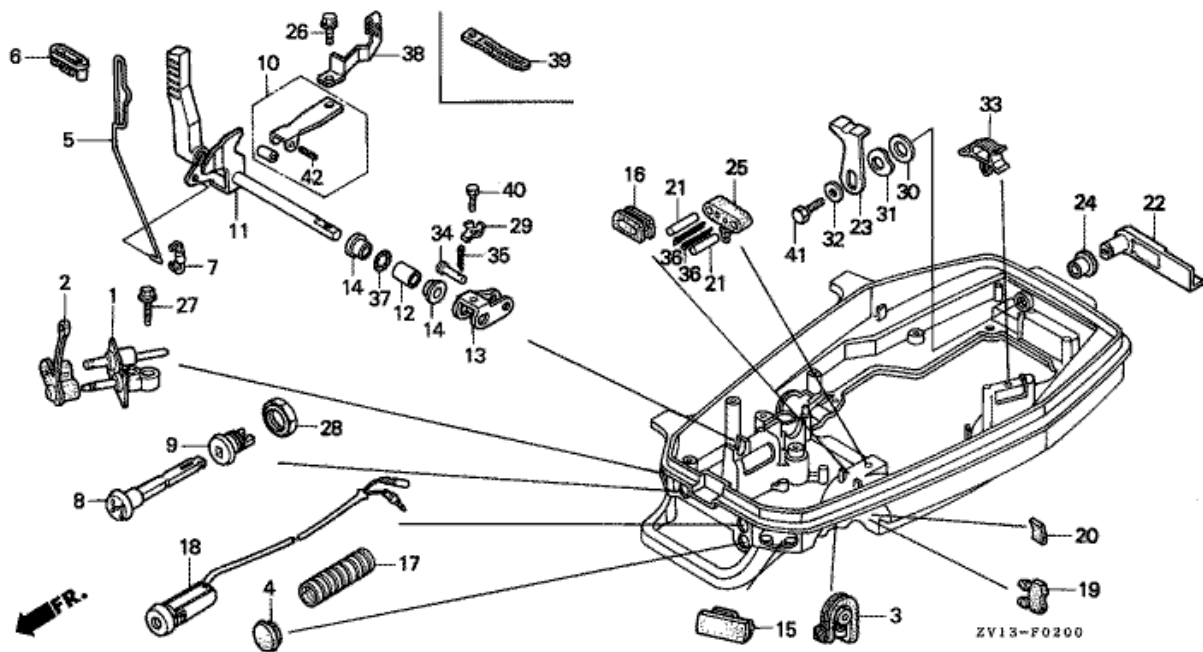

F-2 SHIFT SHAFT/COVER LOCK LEVER

Refnr	Parça Numarası	Açıklama	İlk numara	Son numara	Birim Adedi	Tipler
1	17710ZV1841ZB	CONNECTOR, FUEL *NH282MU *			001	SD, LD
2	17714ZV1000	CAP, FUEL JOINT			001	SD, LD
3	17918ZV1000	GROMMET, THROTTLE CABLE			001	SD, LD
4	17938ZV1000	GROMMET B, CASE UNDER			001	SD, LD
5	17944ZV1000	ROD, CAM			001	SD, LD
6	17945ZV1000	BUSH, CAM ROD			001	SD, LD
7	17946ZV1000	BUSH, LINKAGE			001	SD, LD
8	17951ZV1000	KNOB, CHOKE			001	SD, LD
9	17953ZV1000	GUIDE, CHOKE KNOB			001	SD, LD
10	24210ZV1010	SPRING COMP., CLICK			001	SD, LD
11	24610ZV1000	SHAFT COMP., SHIFT			001	SD, LD
12	24611ZV1000	COLLAR, SHIFT SHAFT			001	SD, LD
13	24612ZV1000	ARM COMP., SHIFT			001	SD, LD
14	24621921010	BUSH, SHAFT			002	SD, LD
15	31659ZV1000	GROMMET A, CASE UNDER			001	SD, LD
16	32972402830	GROMMET B, GENERATOR CORD			001	SD, LD
17	36104ZV1000	TUBE, CORD CLAMP			001	SD, LD
18	37210ZV1003	LAMP ASSY., INDICATOR			001	SD, LD
19	50158ZV1000	RUBBER C, MOUNTING			001	SD, LD
20	50159ZV1000	RUBBER, DAMPER			001	SD, LD
21	58131ZV1000	PIN, SHEAR			002	SD, LD
22	63201ZV1841ZB	LEVER, COVER LOCK *NH282MU *			001	SD, LD
23	63202ZV1000	HOOK, COVER LOCK			001	SD, LD
24	63205920000	BUSH, COVER LOCK			001	SD, LD
25	88111921010	HOLDER, PARTS			001	SD, LD
26	90013ZV0000	BOLT, FLANGE, 6X12			001	SD, LD
27	90117ZV1000	BOLT, FLANGE, 6X20			001	SD, LD
28	90302921000	NUT, HEX., 16MM			001	SD, LD
29	90501ZV1000	WASHER, TONGUED	1003512		001	SD, LD
30	90505ZV1000	WASHER, 14MM			001	SD, LD
31	90506ZV1000	WASHER, WAVE, 14MM			001	SD, LD
32	90512921010	WASHER, 6MM			001	SD, LD
33	90652ZV1000	CLIP, CABLE			001	SD, LD
34	90754ZV1000	PIN, 5X34			001	SD, LD
35	90756921000	PIN, SPLIT, 1.6MM			001	SD, LD
36	90758ZV1000	PIN, SPLIT			002	SD, LD