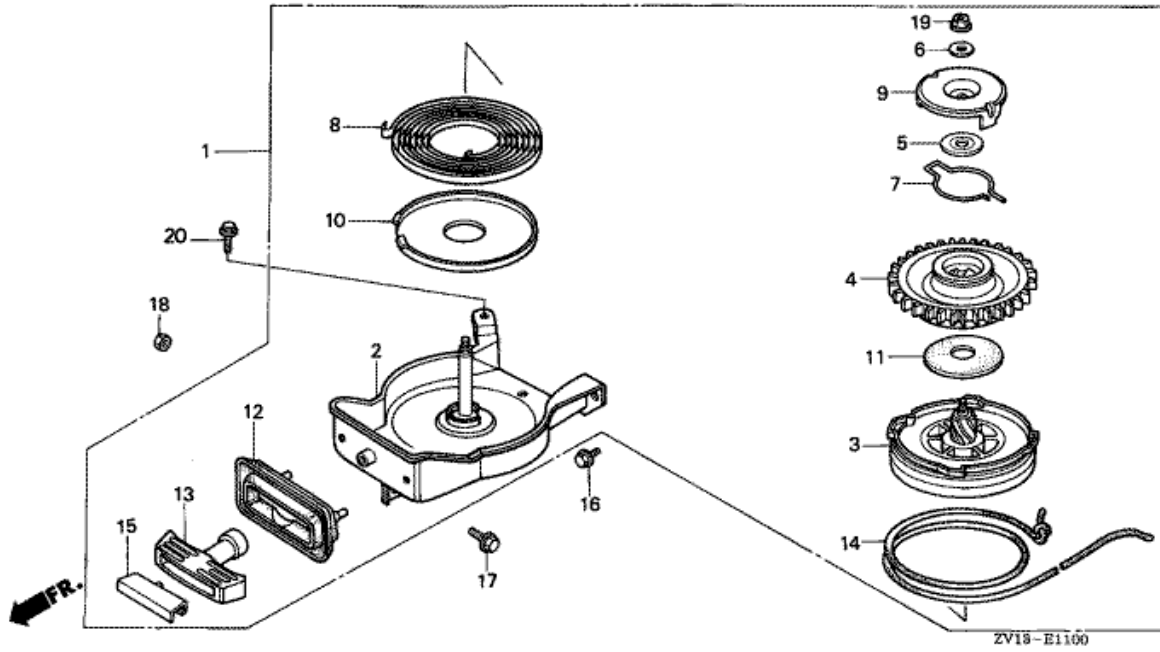

E-11 RECOIL STARTER

Refnr	Parça Numarası	Açıklama	İlk numara	Son numara	Birim Adedi	Tipler
1	28400ZV1013ZB	STARTER ASSY., RECOIL *TBLACK *		1224182	001	SD, LD
1	28400ZV1023ZB	STARTER ASSY., RECOIL *TBLACK *	1224183		001	SD, LD
2	28410ZV1003ZB	CASE COMP., RECOIL STARTER *TBLACK *			001	SD, LD
3	28421ZV1003	PULLEY, RECOIL STARTER			001	SD, LD
4	28426ZV1003	GEAR, STARTER			001	SD, LD
4	28426ZV1013	GEAR, STARTER	1224183		001	SD, LD
5	28431ZV1003	WASHER, THRUST			001	SD, LD
6	28432ZV1003	WASHER			001	SD, LD
7	28441ZV1003	SPRING, FRICTION			001	SD, LD
8	28442ZV1003	SPRING, STARTER RETURN			001	SD, LD
9	28443ZV1013	RETAINER, SPRING			001	SD, LD
10	28445ZV1003	HOLDER, SPRING			001	SD, LD
11	28454ZV1003	RUBBER, CUSHION			001	SD, LD
12	28455ZV1000	RUBBER, ENGINE COVER SEAL			001	SD, LD
13	28461ZV1003	GRIP, STARTER			001	SD, LD
14	28462ZV1003	ROPE, RECOIL STARTER			001	SD, LD
15	28463ZV1003	CAP, GRIP			001	SD, LD
16	90013ZV0000	BOLT, FLANGE, 6X12			001	SD, LD
17	90128ZV1000	BOLT, FLANGE, 6X16		1247740	001	SD, LD
18	94001060200S	NUT, HEX., 6MM		1247721	001	SD, LD
19	9405006020	NUT, FLANGE, 6MM			001	SD, LD
20	959000601602	BOLT, FLANGE, 6X16			001	SD, LD