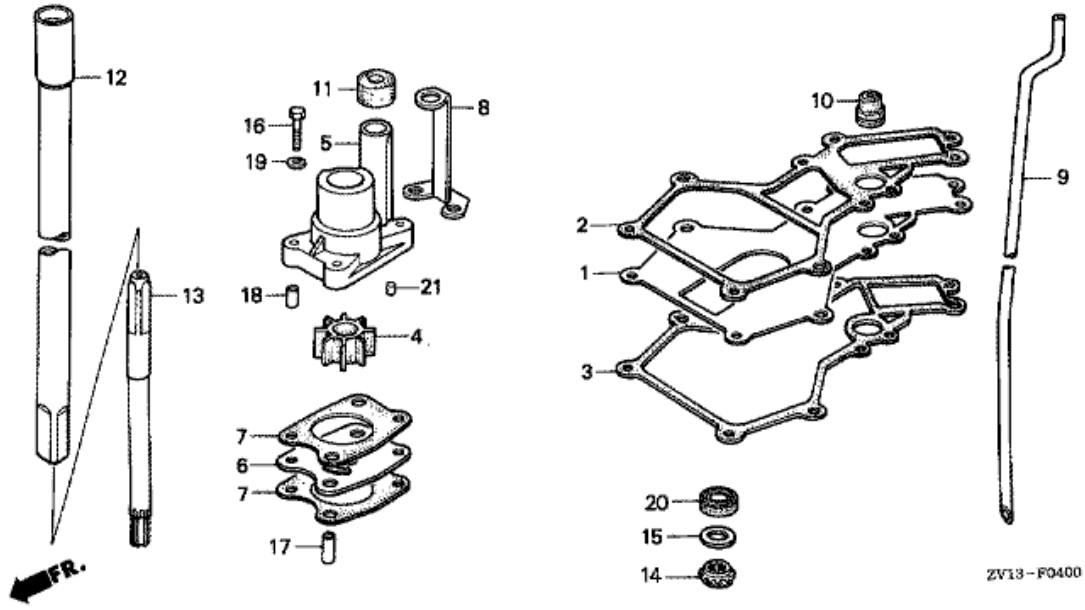

F-4 WATER PUMP/VERTICAL SHAFT

Refnr	Parça Numarası	Acıklama	İlk numara	Son numara	Birim Adedi	Tipler
1	12515ZV1010	PLATE, EX. CHAMBER			001	SD, LD
2	12516ZV1850	GASKET, UPPER EX. CHAMBER	1205001		001	SD, LD
3	12517ZV1850	GASKET, LOWER EX. CHAMBER			001	SD, LD
4	19210881A01	IMPELLER, PUMP		1400393	001	SD, LD
4	19210881A02	IMPELLER, PUMP	1404730		001	SD, LD
5	19220ZV1A00	HOUSING COMP., IMPELLER			001	SD, LD
6	19231ZV1A00	COVER, IMPELLER			001	SD, LD
7	19232ZV1A10	GASKET, IMPELLER			002	SD, LD
9	19251ZV1010	TUBE, WATER (S)	1008357		001	SD
9	19251ZV1701	TUBE, WATER (L)			001	LD
10	19252ZV1000	GROMMET, WATER TUBE			001	SD, LD
11	19253ZV1000	RING, WATER TUBE SEAL			001	SD, LD
12	41110ZV1010	SHAFT COMP., VERTICAL (S)			001	SD
12	41110ZV1701	SHAFT COMP., VERTICAL (L)			001	LD
13	41121ZV1000	SHAFT, PINION			001	SD, LD
13	41121ZV1010	SHAFT, PINION	1400394		001	SD, LD
14	41131ZV1000	PINION			001	SD, LD
15	41135ZV1000	WASHER A (1.00MM)			001	SD, LD
15	41136ZV1000	WASHER B (1.05MM)			001	SD, LD
16	90108881000	BOLT, HEX., 6X28			004	SD, LD
17	90112881000	COLLAR B, DISTANCE			002	SD, LD
18	90112881000	COLLAR B, DISTANCE			002	SD, LD
19	90504921010	WASHER, PLAIN, 6MM			004	SD, LD
20	91252ZV1003	SEAL, WATER, 13MM (ARAI)			001	SD, LD
20	91252ZV1004	SEAL, WATER, 13MM (NOK)			001	SD, LD
21	9622040100	ROLLER, 4X10			002	SD, LD