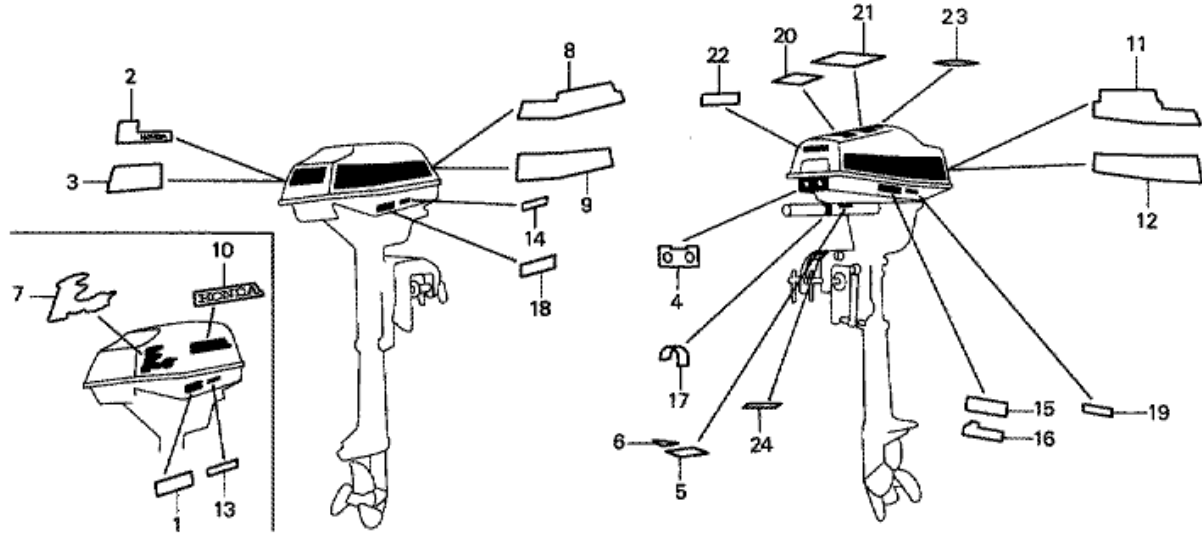

F-12 LABEL

ZV13-F1200A

Refnr	Parça Numarası	Açıklama	İlk numara	Son numara	Birim Adedi	Tipler
2	87121ZV1C00	MARK, RR.		1402291	001	SD, LD
2	87121ZV1C01	MARK, RR.	1404539		001	SD, LD
4	87123ZV1841	LABEL, INDICATION			001	SD, LD
4	87123ZV1850	LABEL, INDICATION		1207252	001	SD, LD
6	87124ZV3000	MARK, EMERGENCY SWITCH INDICATION		1207007	001	SD, LD
6	87124ZV3010	MARK, EMERGENCY SWITCH INDICATION	1207008		001	SD, LD
7	87131ZV1C00	MARK, SIDE		1404538	002	SD, LD
7	87131ZV1C01	MARK, SIDE	1404539		002	SD, LD
10	87132ZV4A00	MARK, SIDE STRIPE (HONDA)		1208152	002	SD, LD
10	87132ZV4A01	MARK, SIDE STRIPE (HONDA)		1402291	002	SD, LD
10	87132ZV4A02	MARK, SIDE STRIPE (HONDA)	1404539		002	SD, LD
13	87511ZV1C10	MARK, CHANGE (ENGLISH/FRENCH)		1207252	001	SD, LD
13	87511ZV1C11	MARK, CHANGE (ENGLISH/FRENCH)	1207253		001	SD, LD
15	87531ZV1C10	LABEL, OIL CAUTION (ENGLISH/FRENCH)		1207252	001	SD, LD
15	87531ZV5611	LABEL, OIL CAUTION (ENGLISH/FRENCH)	1207253		001	SD, LD
17	87532ZV1C00	MARK, THROTTLE		1207252	001	SD, LD
17	87532ZV1C01	MARK, THROTTLE	1000204		001	SD, LD
20	87516VA9B50	MARK, OPERATOR CAUTION	1207079		001	SD, LD
20	87538ZV1C10	LABEL, OPERATOR CAUTION (ENGLISH/FRENCH)		1000317	001	SD, LD
21	87538ZW1720	LABEL, WARNING OPERATOR (EC)	1000993		001	SD, LD
23	87634ZW4D20	MARK, ENVIRONMENT (EPA 2006)			001	SD, LD
24	87516ZV4A10	MARK, OPERATOR CAUTION	1216632		001	SD, LD