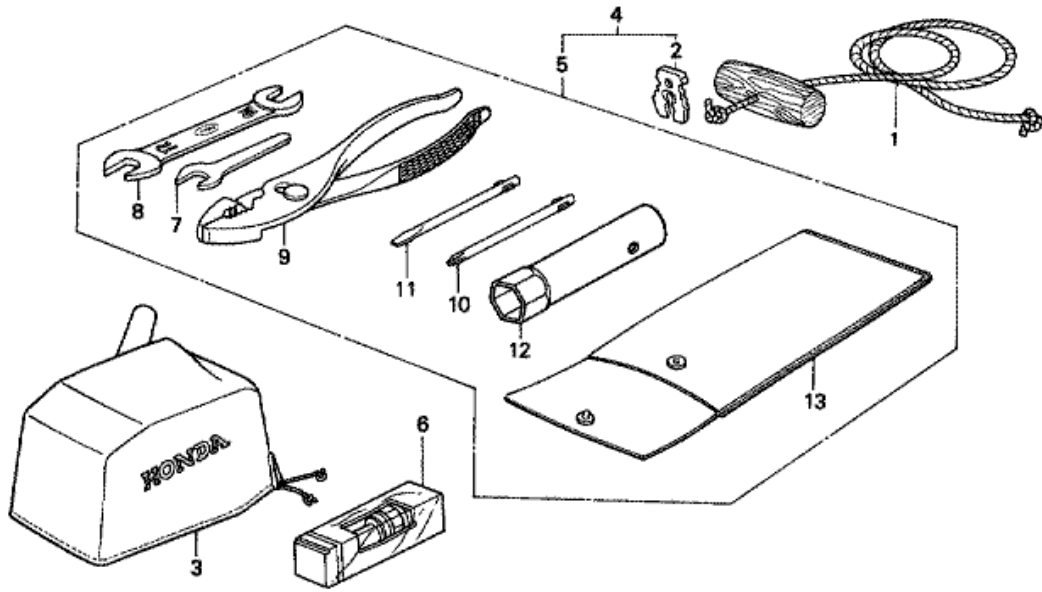

F-13 TOOL/STARTER ROPE

ZV13-F1300

Refnr	Parça Numarası	Açıklama	İlk numara	Son numara	Birim Adedi	Tipler
1	28470816000	ROPE, STARTER			001	SD, LD
2	36187ZV4651	CLIP, EMERGENCY LOCK			001	SD, LD
3	63311ZV1000	COVER, BODY			(1)	SD, LD
4	89000ZV1C00	TOOL KIT (###)			001	SD, LD
6	9807955817	PLUG, SPARK (BPR5ES)			001	SD, LD
6	9807955827	PLUG, SPARK (W16EPR-U)			001	SD, LD
7	9900108000	SPANNER, 8			001	SD, LD
8	9900110120	SPANNER, 10X12			001	SD, LD
9	9900213500	PLIERS, 135		1408543	001	SD, LD
10	9900310000	DRIVER 1, PLUS SCREW (NO.2)			001	SD, LD
11	9900330000	DRIVER 3, MINUS SCREW (NO.2)			001	SD, LD
12	9900421001	WRENCH, BOX (P21)			001	SD, LD
13	9900802000	BAG, TOOL, 200MM			001	SD, LD