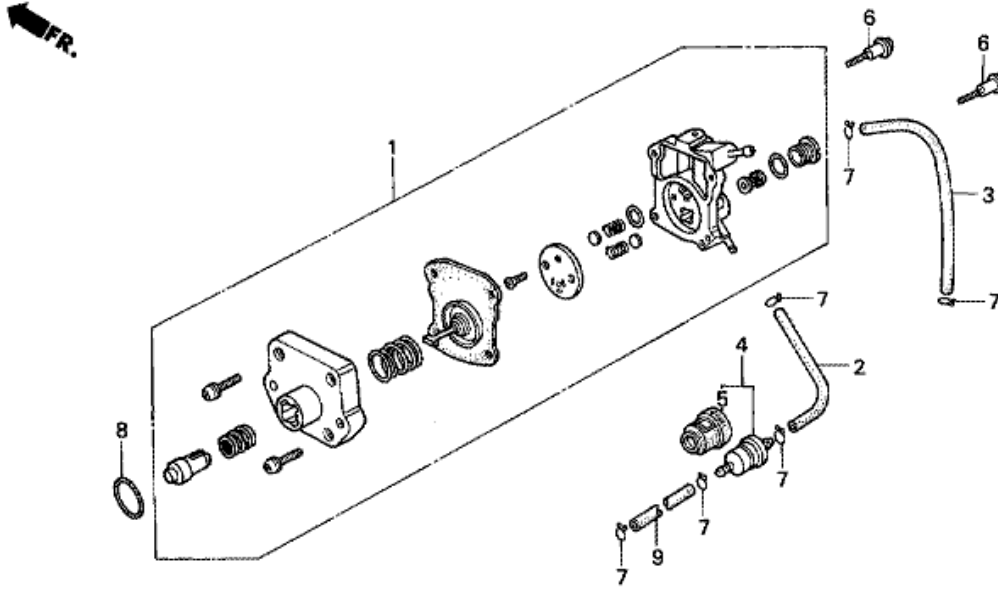

E-18 FUEL PUMP

ZV13-E1800

Refnr	Parça Numarası	Açıklama	İlk numara	Son numara	Birim Adedi	Tipler
1	16700ZV1005	PUMP ASSY., FUEL			001	SD, LD
2	16791ZV1000	TUBE, FUEL, 4.5MM			001	SD, LD
3	16792ZV1000	TUBE, FUEL, 4.5			001	SD, LD
4	16910GB2005	STRAINER COMP., FUEL			001	SD, LD
5	16915GB2000	SUSPENSION, STRAINER			001	SD, LD
6	90124ZV1000	BOLT, SPECIAL, 6X34		1305971	002	SD, LD
7	90602921000	CLIP, TUBE (B8)			002	SD, LD
8	91306921000	O-RING, 20.8X2.4			001	SD, LD
9	950014526540	TUBE, FUEL, 4.5X265 (95001-45001-60M)			001	SD, LD