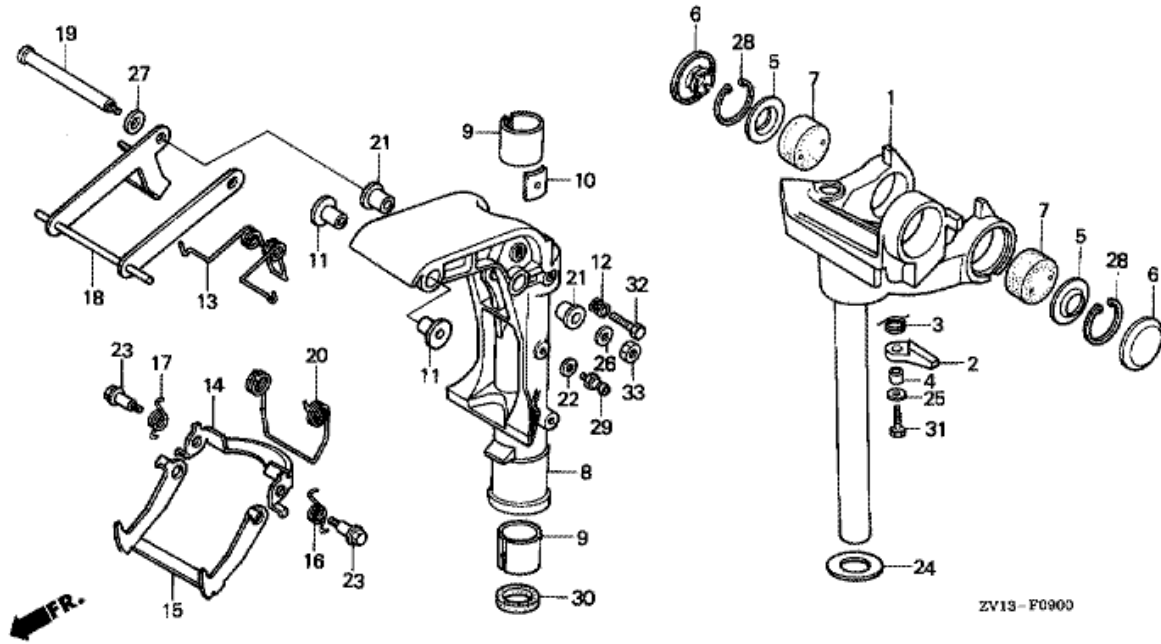

F-9 MOUNT FRAME/SWIVEL CASE

ZV19-F0900

Refnr	Parça Numarası	Açıklama	İlk numara	Son numara	Birim Adedi	Tipler
1	50100ZV1841ZB	FRAME COMP., MOUNTING *NH282MU *			001	SD, LD
2	50105ZV1841ZB	STOPPER, STEERING HANDLE *NH282MU *			001	SD, LD
3	50106ZV1000	SPRING, HANDLE			001	SD, LD
4	50107ZV1000	COLLAR, STOPPER			001	SD, LD
5	50112ZV1000	WASHER, MOUNTING			002	SD, LD
6	50113ZV1840	CAP, MOUNTING			002	SD, LD
7	50151ZV1000	RUBBER, MOUNTING UPPER			002	SD, LD
8	50201ZV1851ZB	CASE, SWIVEL *NH282MU *			001	SD, LD
9	50211ZV1000	LINER, SWIVEL CASE			002	SD, LD
10	50212ZV1000	BLOCK, FRICTION			001	SD, LD
11	50214ZV1000	BUSH, SWIVEL CASE			002	SD, LD
12	50233881000	SPRING, FRICTION ADJUSTING			001	SD, LD
13	50403ZV1000	SPRING, HOOK RETURN			001	SD, LD
14	50511ZV1000	PLATE, REVERSE LOCK			001	SD, LD
15	50512ZV1000	HOOK, REVERSE LOCK			001	SD, LD
16	50514ZV1000	SPRING, L. REVERSE LOCK			001	SD, LD
17	50513ZV1000	SPRING, R. REVERSE LOCK			001	SD, LD
18	50515ZV1000	ARM COMP., TILT			001	SD, LD
19	50517ZV1000	SHAFT, TILT			001	SD, LD
20	50519ZV1000	SPRING, REVERSE LOCK			001	SD, LD
21	50521ZV1000	BUSH, TILT LEVER			002	SD, LD
22	51427230300	WASHER, 6X11			001	SD, LD
23	90105ZV1000	BOLT, REVERSE LOCK			002	SD, LD
24	90454ZV1000	WASHER, THRUST			001	SD, LD
25	90506ZV4000	WASHER, PLAIN, 6MM			001	SD, LD
26	90504921010	WASHER, PLAIN, 6MM			001	SD, LD
27	90511921000	WASHER, PLAIN, 10MM			001	SD, LD
28	90651ZV1000	CIRCLIP, INTERNAL, 40			002	SD, LD
29	90951ZV7010	NIPPLE, GREASE			001	SD, LD
30	91256ZV1003	OIL SEAL, 27.8X33X5 (ARAI)			001	SD, LD
30	91256ZV1004	OIL SEAL, 27.8X33X5 (NOK)			001	SD, LD
31	90124ZV4000	BOLT, HEX., 6X20			001	SD, LD
32	90109ZV4000	BOLT, SPECIAL, 8X20			001	SD, LD
33	94001064900S	NUT, HEX., 6MM			001	SD, LD