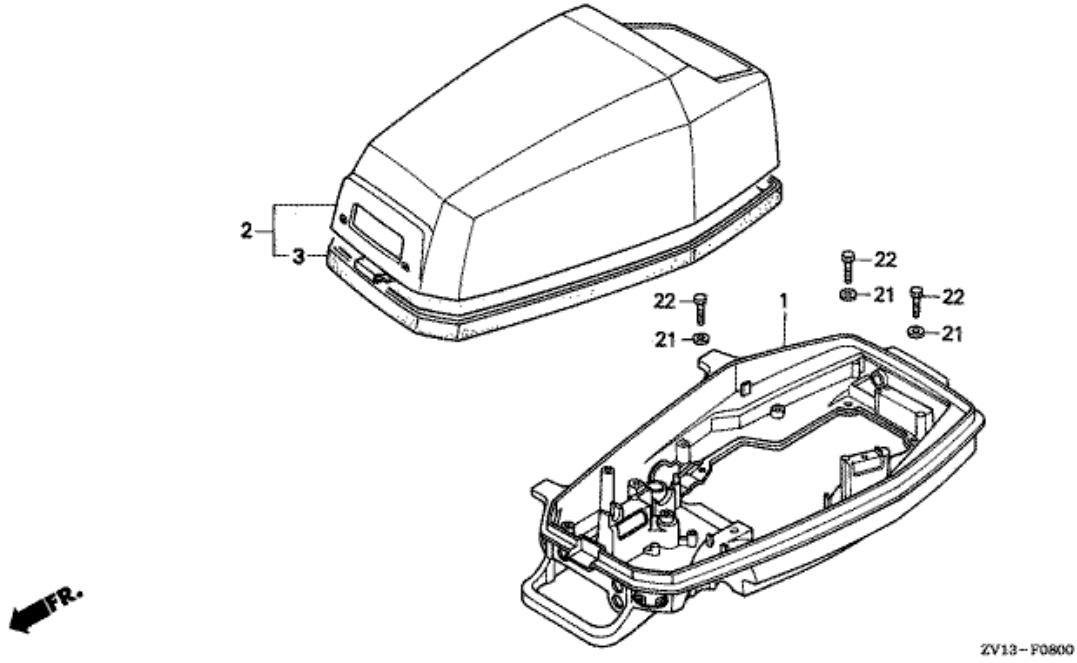

F-8 ENGINE COVER

Refnr	Parça Numarası	Açıklama	İlk numara	Son numara	Birim Adedi	Tipler
1	40100ZV1841ZB	CASE COMP., ENGINE UNDER *NH282MU *			001	SD, LD
2	63100ZV1840ZB	COVER COMP., ENGINE *NH282MU *			001	SD, LD
3	63102ZV1300	SEAL, ENGINE COVER			001	SD, LD
21	90504921010	WASHER, PLAIN, 6MM			004	SD, LD
22	92000060164J	BOLT, HEX., 6X16			004	SD, LD