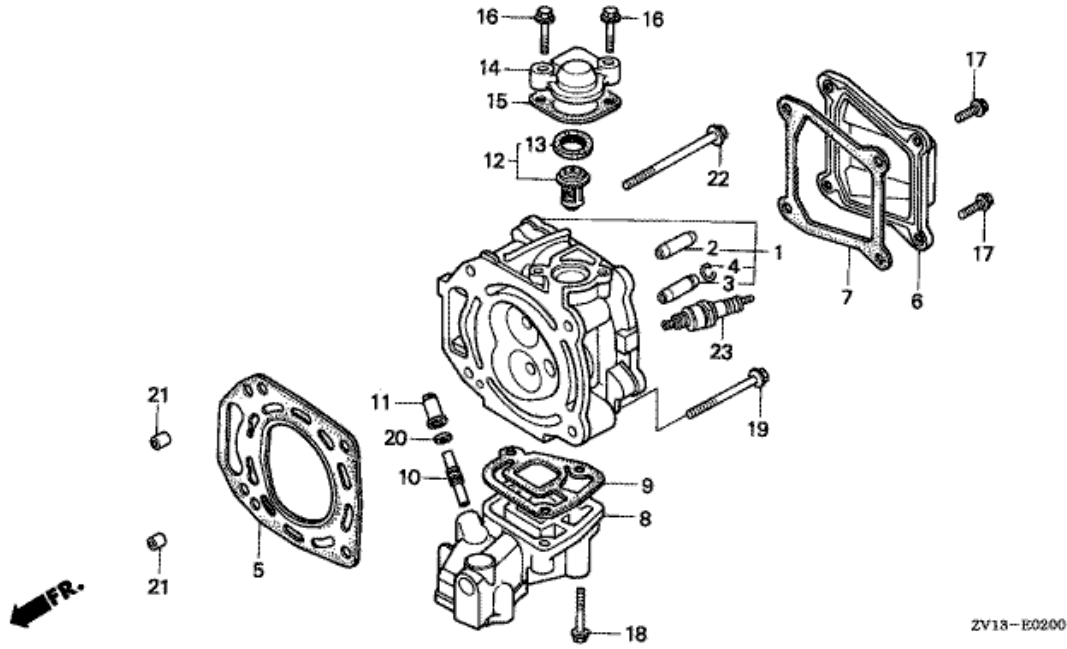

E-2 CYLINDER HEAD

ZV18-E0200

Refnr	Parça Numarası	Açıklama	İlk numara	Son numara	Birim Adedi	Tipler
1	12200ZV1010ZA	HEAD COMP., CYLINDER *NH8 *			001	SD, LD
2	12204ZV1305	GUIDE, IN. VALVE (OS)			(1)	SD, LD
3	12205ZV1305	GUIDE, EX. VALVE (OS)			(1)	SD, LD
4	12216ZE5300	CLIP, VALVE GUIDE			001	SD, LD
5	12251ZV1850	GASKET, CYLINDER HEAD	1207618		001	SD, LD
6	12311ZV1000	COVER, HEAD			001	SD, LD
7	12391ZV1850	PACKING, HEAD COVER	1207868		001	SD, LD
8	18110ZV1000ZA	MANIFOLD COMP., EX. *NH8 *			001	SD, LD
9	18115ZV1850	GASKET, EX. MANIFOLD	1204033		001	SD, LD
12	19300881761	THERMOSTAT ASSY.			001	SD, LD
13	19302921003	RUBBER, THERMOSTAT			001	SD, LD
14	19310ZV1000ZA	COVER, THERMOSTAT *NH8 *			001	SD, LD
15	19351ZV1850	PACKING, THERMOSTAT COVER			001	SD, LD
16	90018ZV1000	BOLT, FLANGE, 6X23		1305887	002	SD, LD
17	90122ZV1000	BOLT, FLANGE, 6X12			004	SD, LD
18	90123ZV0000	BOLT, FLANGE, 6X32		1305887	003	SD, LD
19	90127ZV1000	BOLT, FLANGE, 8X60			002	SD, LD
21	9430110160	DOWEL PIN, 10X16			002	SD, LD
22	959230809009	BOLT, FLANGE, 8X90			002	SD, LD
23	9807955817	PLUG, SPARK (BPR5ES)			001	SD, LD
23	9807955827	PLUG, SPARK (W16EPR-U)			001	SD, LD