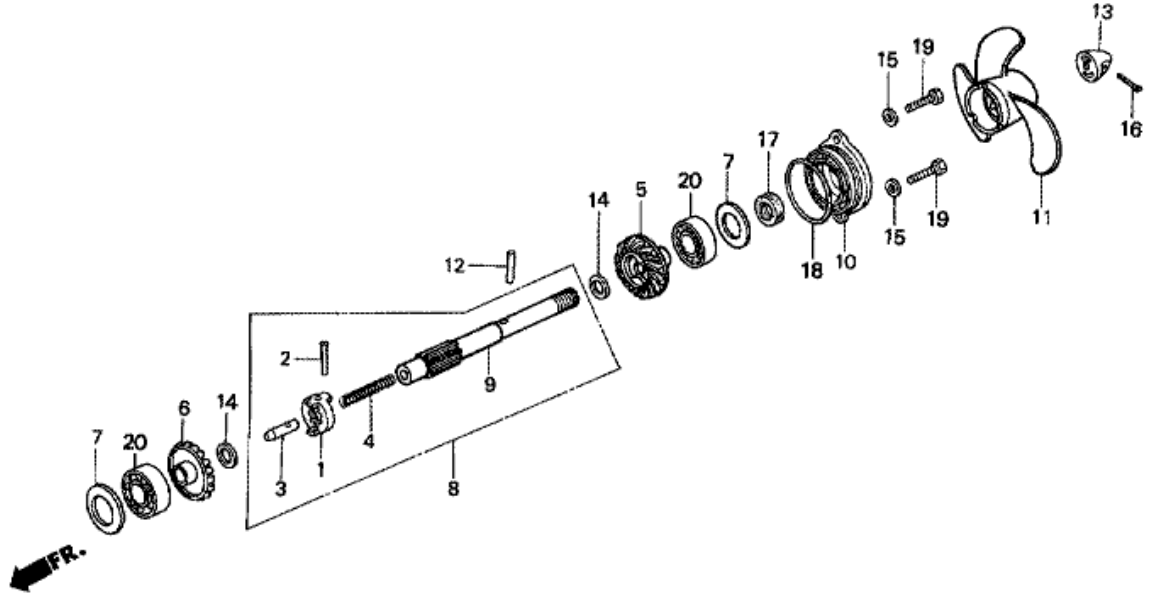

F-5 PROPELLER SHAFT/PROPELLER

ZV15-F0600

Refnr	Parça Numarası	Açıklama	İlk numara	Son numara	Birim Adedi	Tipler
1	24101ZV1300	SHIFTER, CLUTCH			001	SD, LD
2	24102ZV1300	PIN, SHIFTER, 3X26			001	SD, LD
3	24122ZV1300	SLIDER, SHIFT			001	SD, LD
4	24123ZV1300	SPRING, SHIFT			001	SD, LD
5	41145ZV1000	GEAR COMP., BEVEL (F)			001	SD, LD
6	41150ZV1000	GEAR COMP., BEVEL (R)			001	SD, LD
7	41158ZV1000	SHIM B, GEAR (0.10MM)			N	SD, LD
7	41159ZV1000	SHIM C, GEAR (0.15MM)	1003391		N	SD, LD
8	41160ZV1000	SHAFT COMP., PROPELLER			001	SD, LD
9	41161ZV1300	SHAFT, PROPELLER			001	SD, LD
10	41201ZV1842ZB	HOLDER, PROPELLER SHAFT *NH282MU *			001	SD, LD
11	58130ZV1840ZB	PROPELLER COMP., THREE BLADES (200X190) *NH283 *			001	SD, LD
12	58131ZV1000	PIN, SHEAR			001	SD, LD
13	58141ZV1000	CAP, PROPELLER			001	SD, LD
14	90503ZV1000	WASHER, 13MM			002	SD, LD
15	90506ZV4000	WASHER, PLAIN, 6MM			002	SD, LD
16	90758ZV1000	PIN, SPLIT			001	SD, LD
17	91252ZV1003	SEAL, WATER, 13MM (ARAI)			001	SD, LD
17	91252ZV1004	SEAL, WATER, 13MM (NOK)			001	SD, LD
18	91351ZV1003	O-RING (52MM)			001	SD, LD
19	90101ZV1000	BOLT, HEX., 6X18			002	SD, LD
20	961006004000	BEARING, RADIAL BALL, 6004			002	SD, LD