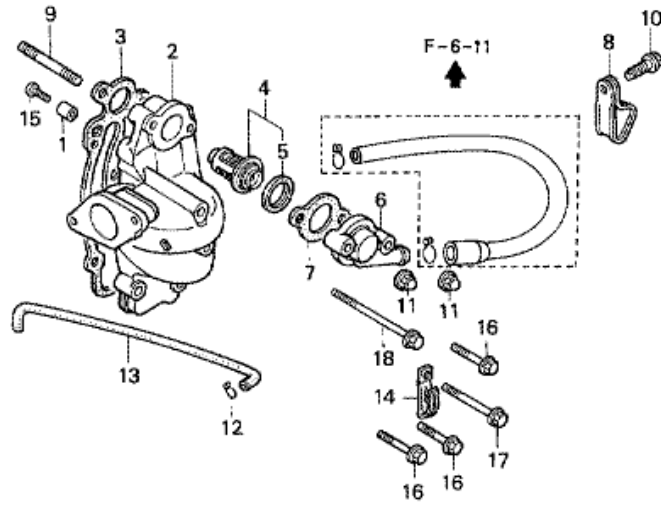

E-4 INTAKE MANIFOLD/THERMOSTAT

ZV47-E0400A

Refnr	Parça Numarası	Açıklama	İlk numara	Son numara	Birim Adedi	Tipler
1	12155ZV4A00	METAL, ANODE			001	SD, LD, SDS, LDS
2	17100ZV4000ZA	MANIFOLD COMP., INTAKE *NH8 *			001	SD, LD, SDS, LDS
3	17151ZV4610	GASKET, INTAKE MANIFOLD			001	SD, LD, SDS, LDS
4	19300881761	THERMOSTAT ASSY.			001	SD, LD, SDS, LDS
5	19302921003	RUBBER, THERMOSTAT			001	SD, LD, SDS, LDS
6	19315ZV4000ZA	COVER, THERMOSTAT *NH8 *			001	SD, LD, SDS, LDS
7	19351ZV4610	PACKING, THERMOSTAT COVER			001	SD, LD, SDS, LDS
8	19415ZV4000	CLAMP, TUBE			001	SD, LD, SDS, LDS
9	90005ZV4000	BOLT, STUD, 6X52			002	SD, LD, SDS, LDS
10	90013ZV0010	BOLT, FLANGE, 6X12			001	SD, LD, SDS, LDS
11	90202ZV0000	NUT, CAP, 6MM			002	SD, LD, SDS, LDS
12	90602921000	CLIP, TUBE (B8)			001	SD, LD, SDS, LDS
13	90806ZV4000	TUBE, WATER CHECK			001	SD, LD, SDS, LDS
14	91401ZV4000	CLIP, TUBE			001	SD, LD, SDS, LDS
15	93500050204J	SCREW, PAN, 5X20			001	SD, LD, SDS, LDS
16	957010603002	BOLT, FLANGE, 6X30			003	SD, LD, SDS, LDS
17	957010606002	BOLT, FLANGE, 6X60			001	SD, LD, SDS, LDS
18	957010607502	BOLT, FLANGE, 6X75			001	SD, LD, SDS, LDS