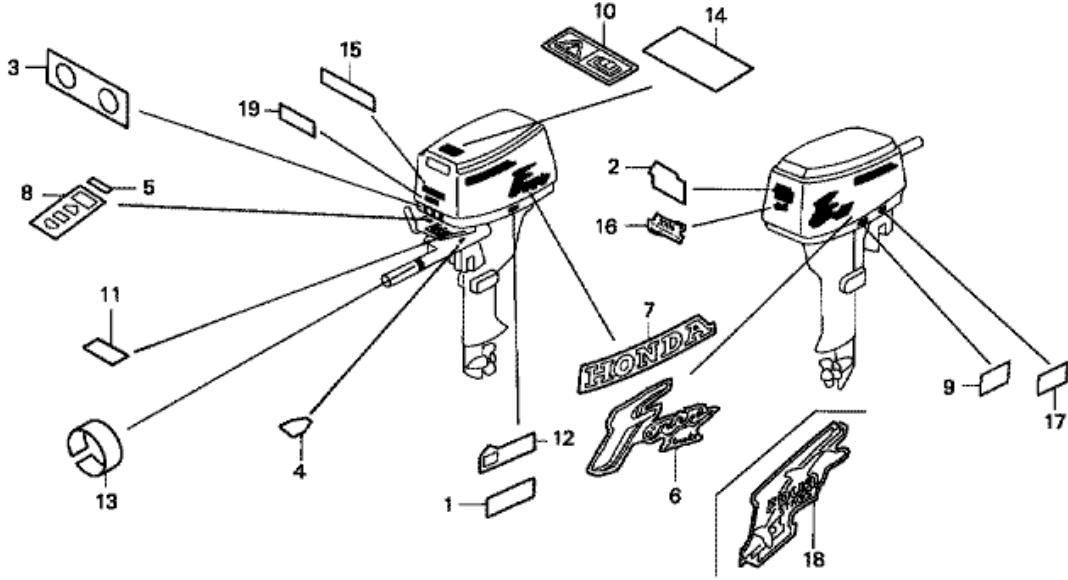

F-12 LABEL

ZV47-F1200B

Refnr	Parça Numarası	Açıklama	İlk numara	Son numara	Birim Adedi	Tipler
2	87121ZV4A00	MARK, RR. (15)		1402731	001	SD, LD, SDS, LDS
2	87121ZV4A01	MARK, RR. (15)	1402732		001	SD, LD, SDS, LDS
3	87123ZV4010	LABEL, INDICATION			001	SD, LD, SDS, LDS
4	87124ZV3010	MARK, EMERGENCY SWITCH INDICATION			001	SD, LD, SDS, LDS
5	87125ZV3010	MARK, STARTER			001	SDS, LDS
6	87131ZV4A00	MARK, SIDE EMBLEM		1402731	002	SD, LD, SDS, LDS
6	87131ZV4A01	MARK, SIDE EMBLEM	1402732		002	SD, LD, SDS, LDS
7	87132ZV4A01	MARK, SIDE STRIPE (HONDA)		1402731	002	SD, LD, SDS, LDS
7	87132ZV4A02	MARK, SIDE STRIPE (HONDA)	1402732		002	SD, LD, SDS, LDS
8	87511881C10	MARK, CHANGE (ENGLISH/FRENCH)			001	SD, LD, SDS, LDS
9	87512ZV4820	MARK, RECEPTACLE (6A)			001	SD, LD
9	87512ZV4831	MARK, RECEPTACLE (10A)			001	SD, LD
9	87512ZV4A21	MARK, RECEPTACLE (6A)			001	SDS, LDS
10	87516VA9B50	MARK, OPERATOR CAUTION			001	SD, LD, SDS, LDS
11	87516ZV4A10	MARK, OPERATOR CAUTION			001	SD, LD, SDS, LDS
12	87531ZV5611	LABEL, OIL CAUTION (ENGLISH/FRENCH)			001	SD, LD, SDS, LDS
13	87532ZV4A01	MARK, THROTTLE			001	SD, LD, SDS, LDS
14	87538ZW1720	LABEL, WARNING OPERATOR (EC)			001	SD, LD, SDS, LDS
16	87634ZW4D20	MARK, ENVIRONMENT (EPA 2006)			001	SD, LD, SDS, LDS