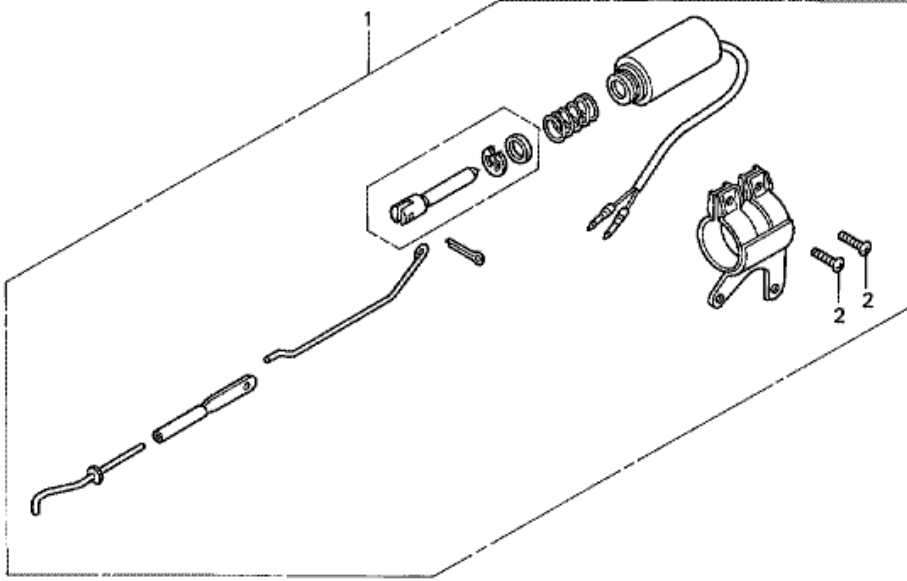

EOP-3 BRACKET KIT

ZV47-X0300

Refnr	Parça Numarası	Açıklama	İlk numara	Son numara	Birim Adedi	Tipler
1	06362ZV4U00	BRACKET KIT, CHOKE SOLENOID			(1)	SD, LD, SDS, LDS
2	93500060254J	SCREW, PAN, 6X25			(2)	SD, LD, SDS, LDS