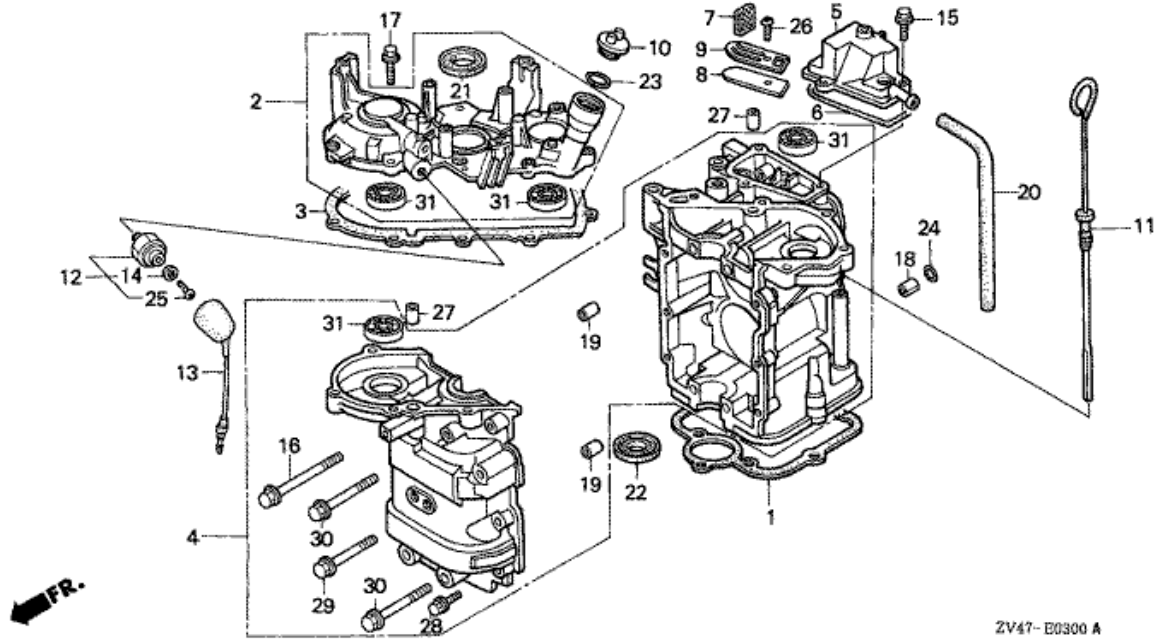

E-3 CYLINDER BARREL

Refnr	Parça Numarası	Açıklama	İlk numara	Son numara	Birim Adedi	Tipler
1	11381ZV4610	PACKING, OIL CASE			001	SD, LD, SDS, LDS
2	11400ZV4000ZA	CASE ASSY., STARTER *NH8 *			001	SD, LD, SDS, LDS
3	11416ZV4610	PACKING, STARTER CASE			001	SD, LD, SDS, LDS
4	12000ZV4020ZA	BARREL ASSY., CYLINDER *NH8 *		1238166	001	SD, LD, SDS, LDS
4	12000ZV4030ZA	BARREL ASSY., CYLINDER *NH8 *	1238167		001	SD, LD, SDS, LDS
5	12312ZV4000ZA	COVER, BREATHER *NH8 *			001	SD, LD, SDS, LDS
6	12318ZV4000	PACKING, BREATHER COVER			001	SD, LD, SDS, LDS
7	12367ZV4010	FILTER, BREATHER			001	SD, LD, SDS, LDS
8	12372ZV4010	PLATE, VALVE			001	SD, LD, SDS, LDS
9	12374ZV4010	STOPPER, VALVE			001	SD, LD, SDS, LDS
10	15611ZV4000	CAP, OIL			001	SD, LD, SDS, LDS
11	15650ZV4000	GAUGE COMP., OIL LEVEL			001	SD, LD, SDS, LDS
12	37200935004	SWITCH, OIL PRESSURE			001	SD, LD, SDS, LDS
13	37201ZV4000	CORD, OIL PRESSURE SWITCH			001	SD, LD, SDS, LDS
14	37202935004	WASHER, 4MM			001	SD, LD, SDS, LDS
15	90013ZV4010	BOLT, FLANGE, 6X20			003	SD, LD, SDS, LDS
16	90018ZV4000	BOLT, FLANGE, 8X75			001	SD, LD, SDS, LDS
17	90121ZV0000	BOLT, FLANGE, 6X25		1246896	009	SD, LD, SDS, LDS
18	90701ZV4003	PIN, SPECIAL, 6.5X10			001	SD, LD, SDS, LDS
19	90701360000	DOWEL PIN, 10X12			004	SD, LD, SDS, LDS