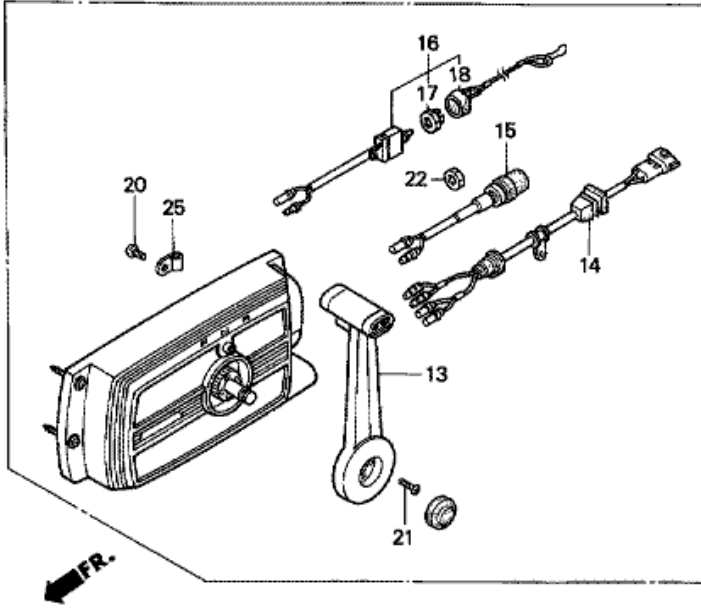

FOP-2 REMOTE CONTROL KIT

ZV47--Y0200B

Refnr	Parça Numarası	Açıklama	İlk numara	Son numara	Birim Adedi	Tipler
1	06170ZV4020	CONTROL KIT, REMOTE			(1)	SD, LD, SDS, LDS
1	06170ZV4U00	BRACKET KIT, CONTROL CABLE			(1)	SD, LD, SDS, LDS
2	06240ZV4010	BOX KIT, OUTBOARD MOTOR CONTROL			(1)	SD, LD, SDS, LDS
3	17851ZV4910	BRACKET, STEERING			(1)	SD, LD, SDS, LDS
4	17852ZV4910	PLATE, STEERING			(1)	SD, LD, SDS, LDS
5	17853ZV4910	PLATE, STEERING STOPPER			(1)	SD, LD, SDS, LDS
6	17855ZV1810	CLAMP, CABLE			(2)	SD, LD, SDS, LDS
7	17856ZV1810	SHIM, CABLE CLAMP			(2)	SD, LD, SDS, LDS
8	17864ZV4911	NUT, CONTROL ADJUSTING			(1)	SD, LD, SDS, LDS
9	17869ZV4910	BOLT, CONTROL ADJUSTING			(1)	SD, LD, SDS, LDS
10	24618ZV4911	PIVOT, SHIFT			(1)	SD, LD, SDS, LDS
11	24619ZV4910	PLATE, LOCK			(1)	SD, LD, SDS, LDS
12	24701ZV4912	LEVER COMP., SHIFT			(1)	SD, LD, SDS, LDS
13	24810ZV4911	LEVER COMP., CONTROL BOX			(1)	SD, LD, SDS, LDS
14	32510ZV4911	CABLE ASSY., REMOTE CONTROL			(1)	SD, LD, SDS, LDS
15	36100ZV4911	SWITCH ASSY., ENGINE STOP			(1)	SD, LD, SDS, LDS
16	36180ZV4911	SWITCH ASSY., EMERGENCY STOP			(1)	SD, LD, SDS, LDS
17	36181ZV4003	NUT, CAP			(1)	SD, LD, SDS, LDS
18	36183ZV4003	CAP COMP.			(1)	SD, LD, SDS, LDS
19	36184ZV4910	RUBBER, SEALING			(1)	SD, LD, SDS, LDS