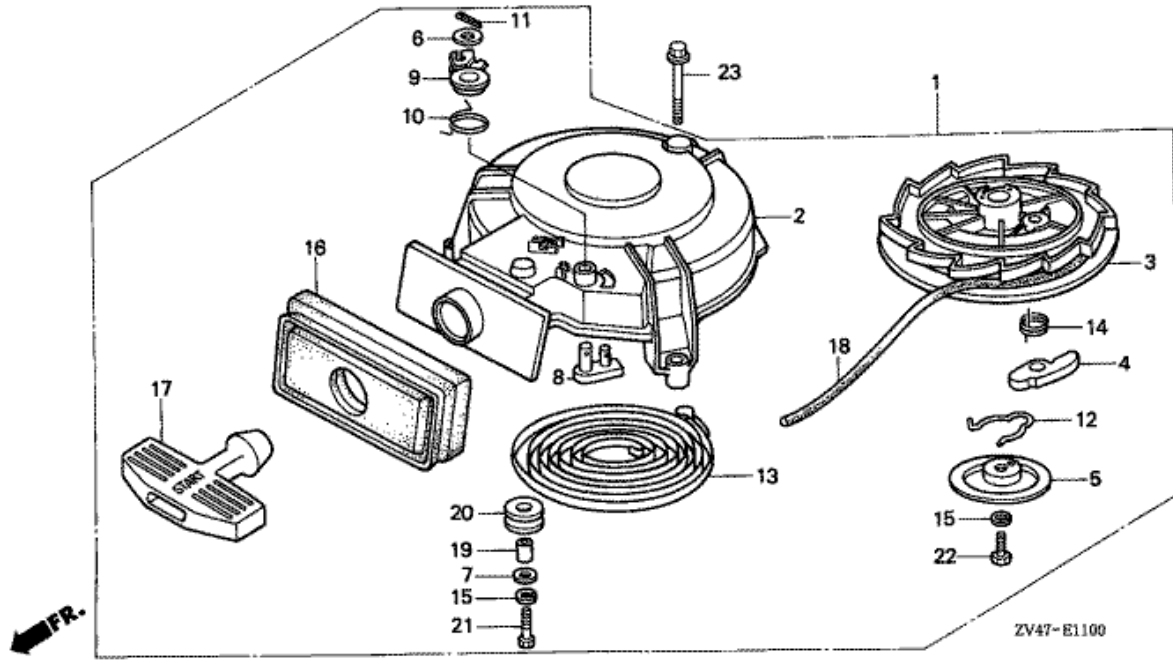

E-11 RECOIL STARTER

Refnr	Parça Numarası	Açıklama	İlk numara	Son numara	Birim Adedi	Tipler
1	28400ZV4013	STARTER ASSY., RECOIL			001	SD, LD, SDS, LDS
2	28401ZV4003	CASE, RECOIL STARTER			001	SD, LD, SDS, LDS
3	28421ZV4003	REEL, RECOIL STARTER			001	SD, LD, SDS, LDS
4	28422ZV4003	RATCHET, STARTER			001	SD, LD, SDS, LDS
5	28431ZV4003	PLATE, FRICTION			001	SD, LD, SDS, LDS
6	28432ZV4003	WASHER			001	SD, LD, SDS, LDS
7	28433ZV4003	WASHER, THRUST			001	SD, LD, SDS, LDS
8	28435ZV4003	STOPPER, REEL			001	SD, LD, SDS, LDS
9	28436ZV4003	ARM, STOPPER			001	SD, LD, SDS, LDS
10	28437ZV4003	SPRING, STOPPER			001	SD, LD, SDS, LDS
11	28438ZV4003	PIN, SPLIT			001	SD, LD, SDS, LDS
12	28441ZV4003	SPRING, FRICTION			001	SD, LD, SDS, LDS
13	28442ZV4003	SPRING, RECOIL STARTER			001	SD, LD, SDS, LDS
14	28443ZV4003	SPRING, RETURN			001	SD, LD, SDS, LDS
15	28445ZV4003	WASHER, SPRING			002	SD, LD, SDS, LDS
16	28455ZV4000	SEAL, RECOIL			001	SD, LD, SDS, LDS
17	28461ZV4003	GRIP, STARTER			001	SD, LD, SDS, LDS
18	28462ZV4003	ROPE, RECOIL STARTER			001	SD, LD, SDS, LDS
19	28476ZV4003	GUIDE, ROLLER			001	SD, LD, SDS, LDS
20	28478ZV4003	ROLLER, STARTER			001	SD, LD, SDS, LDS