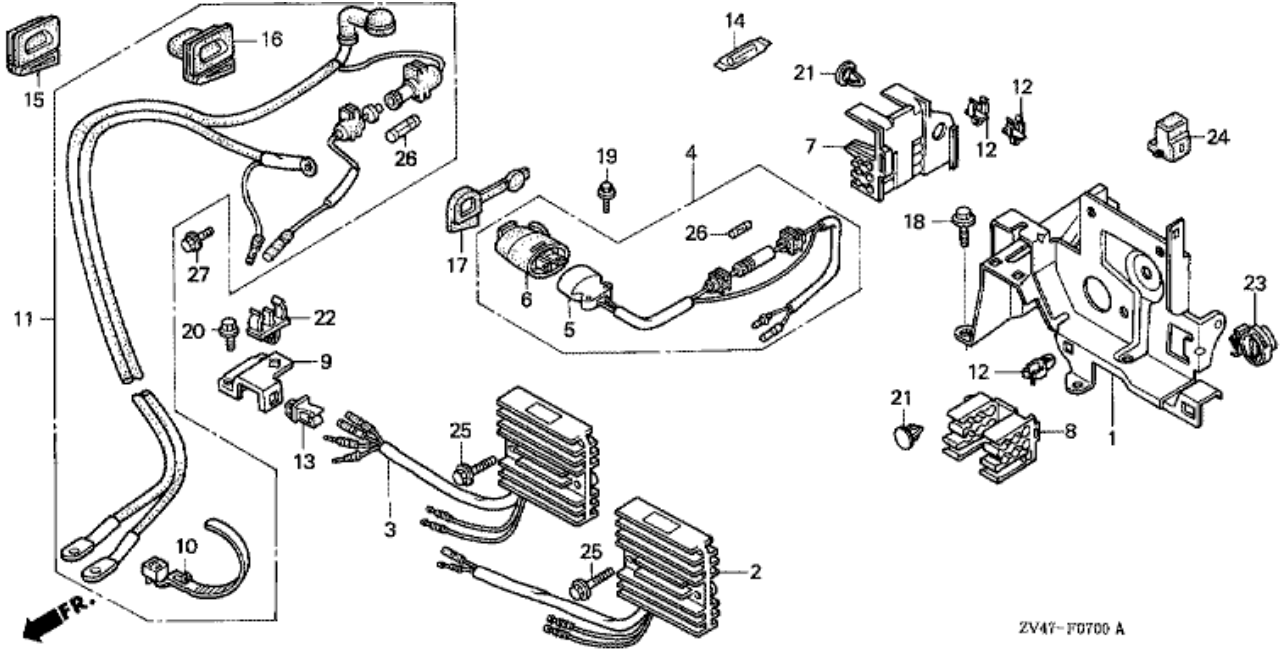

F-7 REGULATOR/STARTER CABLE

Refnr	Parça Numarası	Açıklama	İlk numara	Son numara	Birim Adedi	Tipler
1	17948ZV4000	BRACKET, NEUTRAL START CABLE			001	SD, LD, SDS, LDS
2	31600ZV4661	RECTIFIER ASSY., REGULATOR (12A)			001	SD, LD
3	31600ZV4861	RECTIFIER ASSY., REGULATOR (12A)			001	SDS, LDS
4	31650ZV4013	RECEPTACLE ASSY., CHARGE			001	SD, LD
4	31650ZV4661	RECEPTACLE ASSY., CHARGE			001	SD, LD
5	31651ZV4003	CONSENT			001	SD, LD
6	31652881014	PLUG, CONSENT			001	SD, LD
7	32108ZV4870	BRACKET, CONNECTOR (A)			001	SD, LD, SDS, LDS
8	32109ZV4000	BRACKET, CONNECTOR (B)			001	SD, LD, SDS, LDS
9	32113ZV4810	BRACKET, SHIFT CABLE CLIP			001	SDS, LDS
10	32121HA0003	BAND, CORD			001	SDS, LDS
11	32410ZV4811	CABLE ASSY., STARTER			001	SDS, LDS
12	32913MG9950	CLIP, WIRE			001	SD, LD, SDS, LDS
13	37304PE1661	CLIP B, AIR TEMPERATURE SWITCH CORD			001	SDS, LDS
14	38207ZV4000	FUSE, SPARE (15A)			001	SD, LD, SDS, LDS
15	40107ZV4000	GROMMET C, OIL CASE			001	SD, LD
16	40107ZV4810	GROMMET C, OIL CASE			001	SDS, LDS
17	40107ZV4820	GROMMET C, OIL CASE (RECEPTACLE)			001	SD, LD
18	90013ZV0010	BOLT, FLANGE, 6X12			003	SD, LD, SDS, LDS
19	90014ZV1000	BOLT, FLANGE, 5X22			002	SD, LD
20	90019ZV1000	BOLT, FLANGE, 5X10			002	SDS, LDS
21	90683ZV4003	CLIP, ANCHOR			001	SD, LD, SDS, LDS
22	90684SB3003	CLIP, FUEL TUBE			001	SDS, LDS
23	90684ZA0600	CLIP, HARNESS			001	SD, LD, SDS, LDS
24	91637SF1003	CAP (090 2P)			001	SD, LD, SDS, LDS
25	957010602002	BOLT, FLANGE, 6X20			002	SD, LD, SDS, LDS
26	9820011500	FUSE (15A)			001	SD, LD, SDS, LDS