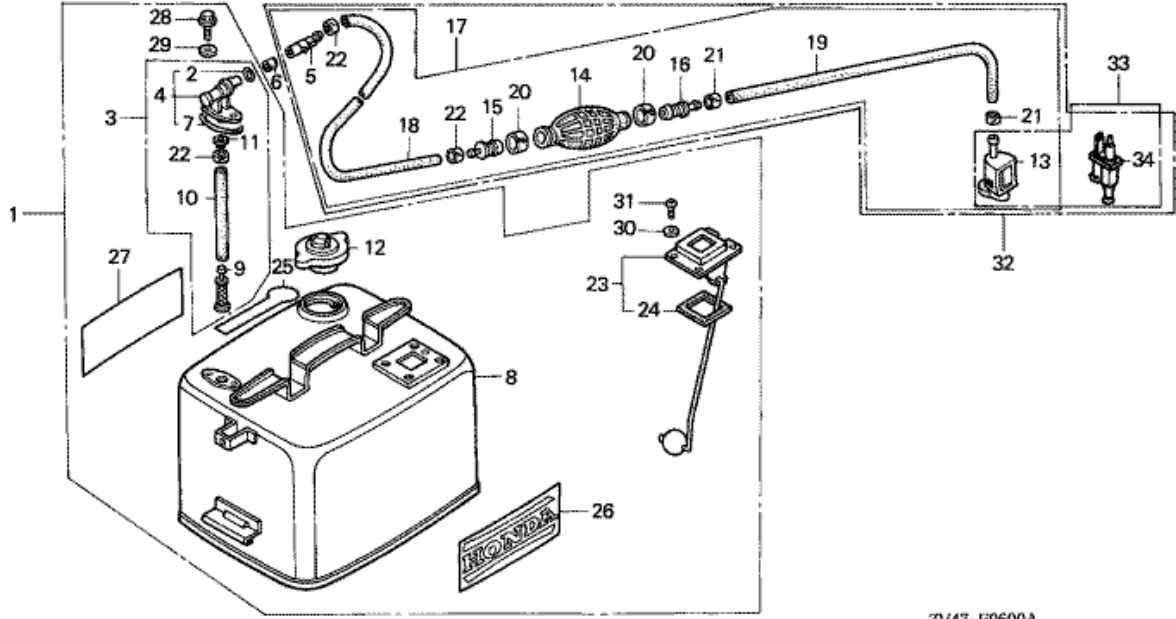

F-6 FUEL TANK (STANDARD)

ZV47-F0600A

Refnr	Parça Numarası	Açıklama	İlk numara	Son numara	Birim Adedi	Tipler
1	06175881C10ZA	TANK KIT, FUEL (D) *R8 *			001	SD, LD, SDS, LDS
2	16075935006	O-RING			001	SD, LD, SDS, LDS
3	16900881010	JOINT COMP. A, FUEL			001	SD, LD, SDS, LDS
4	16951935006	JOINT A, FUEL CONSENT			001	SD, LD, SDS, LDS
5	16952935016	JOINT B, FUEL CONSENT			001	SD, LD, SDS, LDS
6	16953935000	ABSORBER, FUEL			001	SD, LD, SDS, LDS
7	16962865010	RING, COCK SEAL			001	SD, LD, SDS, LDS
8	17500881C00ZA	TANK COMP., FUEL *R8 *			001	SD, LD, SDS, LDS
9	17583881000	FILTER, FUEL			001	SD, LD, SDS, LDS
10	17611935000	TUBE, INNER			001	SD, LD, SDS, LDS
11	17612881000	SEAL, INNER			001	SD, LD, SDS, LDS
12	17620881053	CAP COMP., FUEL FILLER			001	SD, LD, SDS, LDS
13	17650ZW9013	CONNECTOR ASSY., FUEL (A)	1406394		001	SD, LD, SDS, LDS
14	17661921000	BULB, PRIMER			001	SD, LD, SDS, LDS
15	17670921000	VALVE COMP., IN.			001	SD, LD, SDS, LDS
16	17680ZV4000	VALVE COMP., OUTLET			001	SD, LD, SDS, LDS
17	17700ZW9661	TUBE ASSY., FUEL	1406394		001	SD, LD, SDS, LDS
18	17701881000	TUBE, FUEL LONG			001	SD, LD, SDS, LDS
19	17702ZV4000	TUBE, FUEL SHORT (6.3X500)			001	SD, LD, SDS, LDS
20	17703921000	BAND, TUBE CLIP, 20MM			002	SD, LD, SDS, LDS