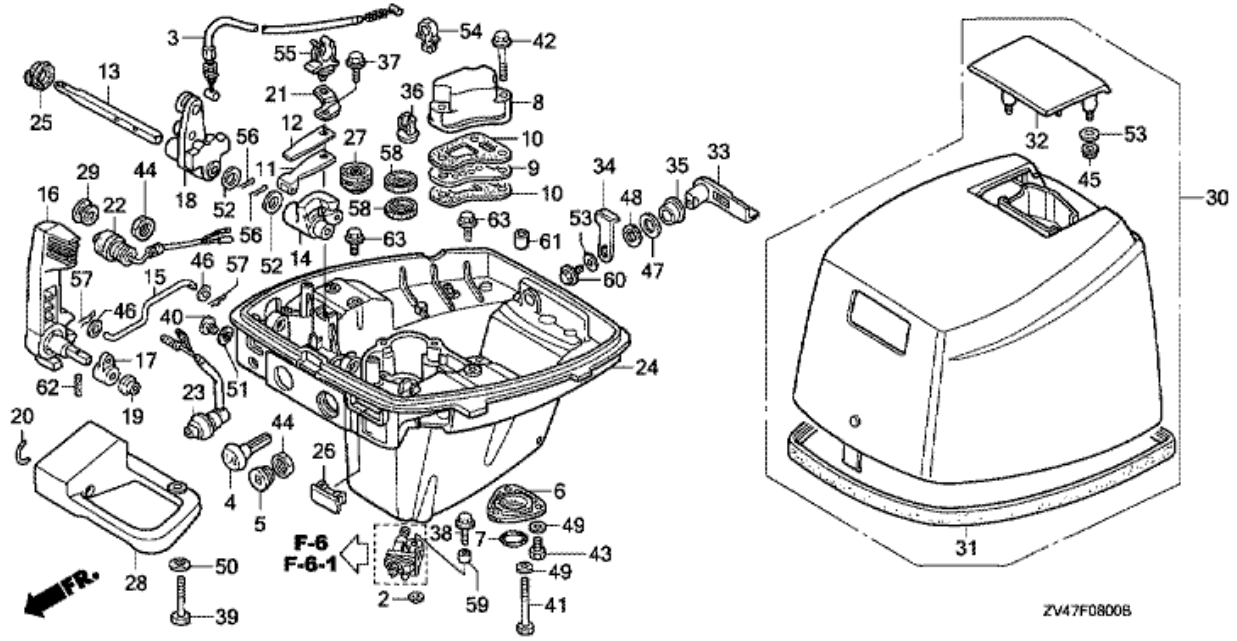

F-8 OIL CASE/ENGINE COVER

Refnr	Parça Numarası	Açıklama	İlk numara	Son numara	Birim Adedi	Tipler
2	17936921000	WASHER, PIVOT			001	SD, LD, SDS, LDS
3	17940ZV4013	CABLE COMP., NEUTRAL STARTING			001	SD, LD, SDS, LDS
4	17951921030	KNOB, CHOKE			001	SD, LD, SDS, LDS
5	17953921010	GUIDE, CHOKE KNOB			001	SD, LD, SDS, LDS
6	18221ZV4000	PLATE, EX.			001	SD, LD, SDS, LDS
7	18222ZV4000	BAND, EX. SEAL			001	SD, LD, SDS, LDS
8	18231ZV4000ZA	COVER, EX. CHAMBER *NH8 *		1401538	001	SD, LD, SDS, LDS
8	18231ZV4010ZA	COVER, EX. CHAMBER *NH8 *	1401399		001	SD, LD, SDS, LDS
9	18232ZV4000	PLATE, EX. CHAMBER		1401398	001	SD, LD, SDS, LDS
9	18232ZV4010	PLATE, EX. CHAMBER	1400162		001	SD, LD, SDS, LDS
10	18233ZV4610	GASKET, EX. CHAMBER			002	SD, LD, SDS, LDS
11	24210ZV4650	SPRING COMP., CLICK			001	SD, LD, SDS, LDS
12	24221ZV4000	SPRING, CLICK ASSIST			001	SD, LD, SDS, LDS
13	24611ZV4000	SHAFT, SHIFT			001	SD, LD, SDS, LDS
14	24612ZV4000	ARM, SHIFT			001	SD, LD, SDS, LDS
15	24613ZV4010	ROD, LINK			001	SD, LD, SDS, LDS
16	24614ZV4651	LEVER, SHIFT			001	SD, LD, SDS, LDS
17	24615ZV4030	LINK A, SHIFT			001	SD, LD, SDS, LDS
18	24616ZV4000	LINK, SHIFT (B)			001	SD, LD, SDS, LDS
19	24621ZV4010	BUSH, SHAFT			001	SD, LD, SDS, LDS