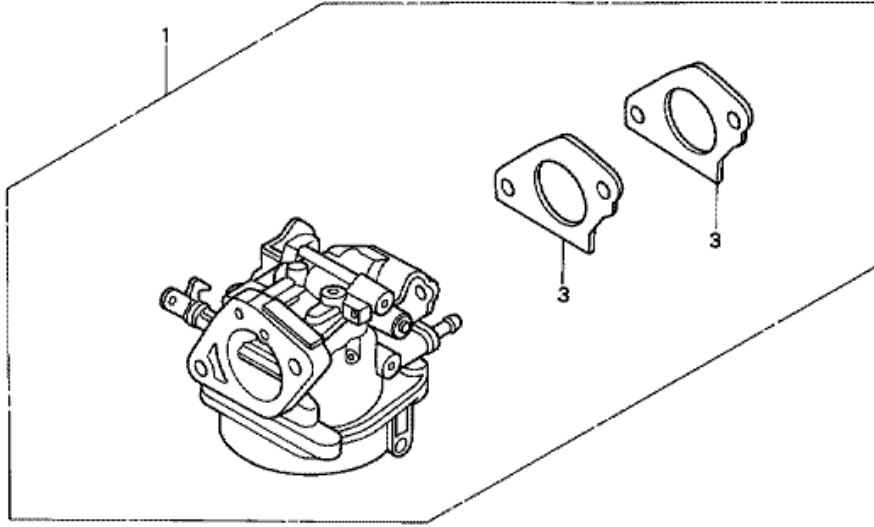

BF15AX (ZV4W2 16A;17ZV40E1,extZV4W2 16A;17ZV40E1,ZV4W2 06A;17ZV40E1,extZV4W2 06A;17ZV40E1,ZV4W2 05A;17ZV40E1,extZV4W2 05A;17ZV40E1,ZV4W2 15A;17ZV40E1,extZV4W2 15A;17ZV40E1)

EOP-4 CARBURETOR KIT

ZV47 - X0400A

Refnr	Parça Numarası	Açıklama	İlk numara	Son numara	Birim Adedi	Tipler
1	06160ZV4U00	CARBURETOR KIT (BF15)			(1)	SD, LD, SDS, LDS
3	16221ZV4610	PACKING, CARBURETOR			(2)	SD, LD, SDS, LDS