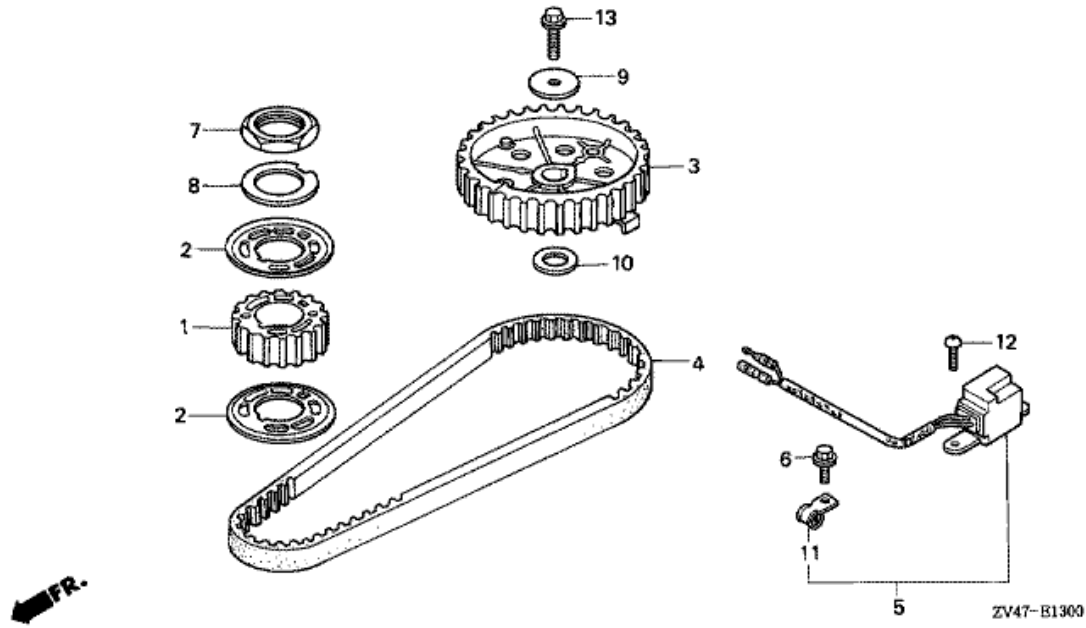

E-13 TIMING BELT

Refnr	Parça Numarası	Açıklama	İlk numara	Son numara	Birim Adedi	Tipler
1	14315ZV4000	PULLEY, TIMING			001	SD, LD, SDS, LDS
2	14316ZV4000	FLANGE, TIMING PULLEY			002	SD, LD, SDS, LDS
3	14320ZV4000	PULLEY COMP., CAMSHAFT			001	SD, LD, SDS, LDS
4	14400ZV4004	BELT, TIMING			001	SD, LD, SDS, LDS
5	30400ZV4003	COIL ASSY., PULSER			001	SD, LD, SDS, LDS
6	90013ZV0010	BOLT, FLANGE, 6X12		1246896	001	SD, LD, SDS, LDS
7	90202ZV4000	NUT, LOCK, 27MM			001	SD, LD, SDS, LDS
8	90451ZV4000	WASHER, LOCK, 27MM			001	SD, LD, SDS, LDS
9	90563ZV4000	WASHER, PLAIN, 6MM			001	SD, LD, SDS, LDS
10	90564ZV4000	WASHER, PLAIN, 13MM			001	SD, LD, SDS, LDS
11	90689ZV4003	CLIP, CORD			001	SD, LD, SDS, LDS
12	93500050140B	SCREW, PAN, 5X14			002	SD, LD, SDS, LDS
13	957010601802	BOLT, FLANGE, 6X18			001	SD, LD, SDS, LDS