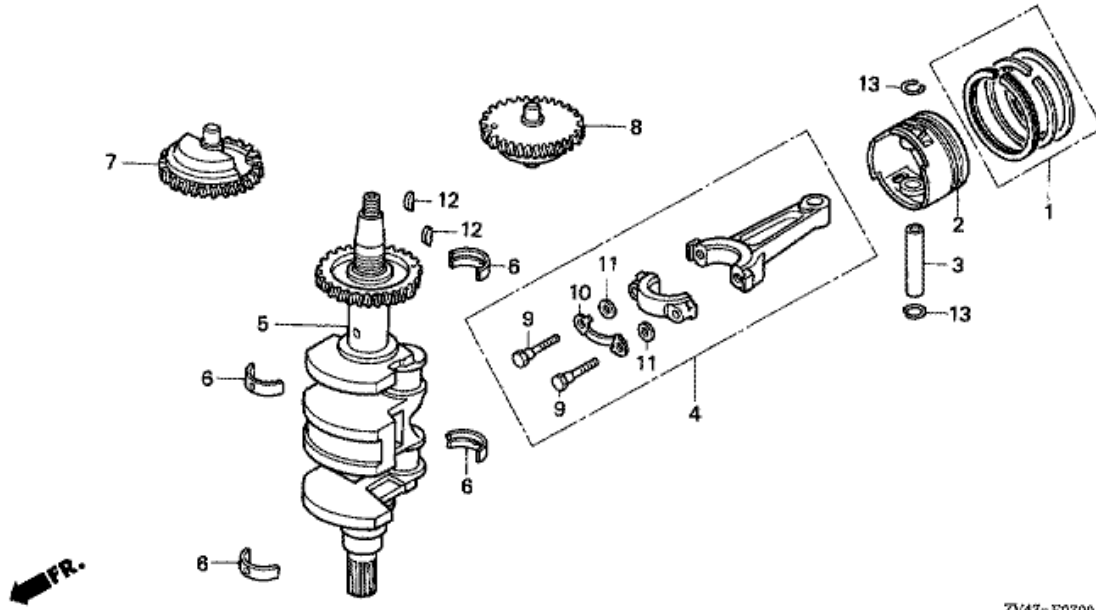

E-7 CRANKSHAFT/PISTON

Refnr	Parça Numarası	Açıklama	İlk numara	Son numara	Birim Adedi	Tipler
1	13010ZV4004	RING SET, PISTON (STD.)			002	SD, LD, SDS, LDS
2	13101ZV4010	PISTON			002	SD, LD, SDS, LDS
3	13111ZV4000	PIN, PISTON			002	SD, LD, SDS, LDS
4	13200ZV4010	ROD ASSY., CONNECTING			002	SD, LD, SDS, LDS
5	13310ZV4650	CRANKSHAFT COMP.			001	SD, LD, SDS, LDS
6	13321ZA0003	BEARING, CRANKSHAFT (BLACK)			004	SD, LD, SDS, LDS
6	13322ZA0003	BEARING, CRANKSHAFT (BROWN)			004	SD, LD, SDS, LDS
6	13323ZA0003	BEARING, CRANKSHAFT (GREEN)			004	SD, LD, SDS, LDS
6	13324ZA0003	BEARING, CRANKSHAFT (YELLOW)			004	SD, LD, SDS, LDS
6	13325ZA0003	BEARING, CRANKSHAFT (RED)			004	SD, LD, SDS, LDS
7	13351ZV4000	WEIGHT A, BALANCER			001	SD, LD, SDS, LDS
8	13356ZV4000	WEIGHT B, BALANCER			001	SD, LD, SDS, LDS
9	90002ZV4000	BOLT, CONNECTING ROD			004	SD, LD, SDS, LDS
10	90452ZV4000	WASHER, TONGUED			002	SD, LD, SDS, LDS
11	90565ZV4000	WASHER, PLAIN, 7MM			004	SD, LD, SDS, LDS
12	90741ZV4000	KEY, SPECIAL, 16X15			002	SD, LD, SDS, LDS
13	9460114000	CLIP, PISTON PIN, 14MM			004	SD, LD, SDS, LDS