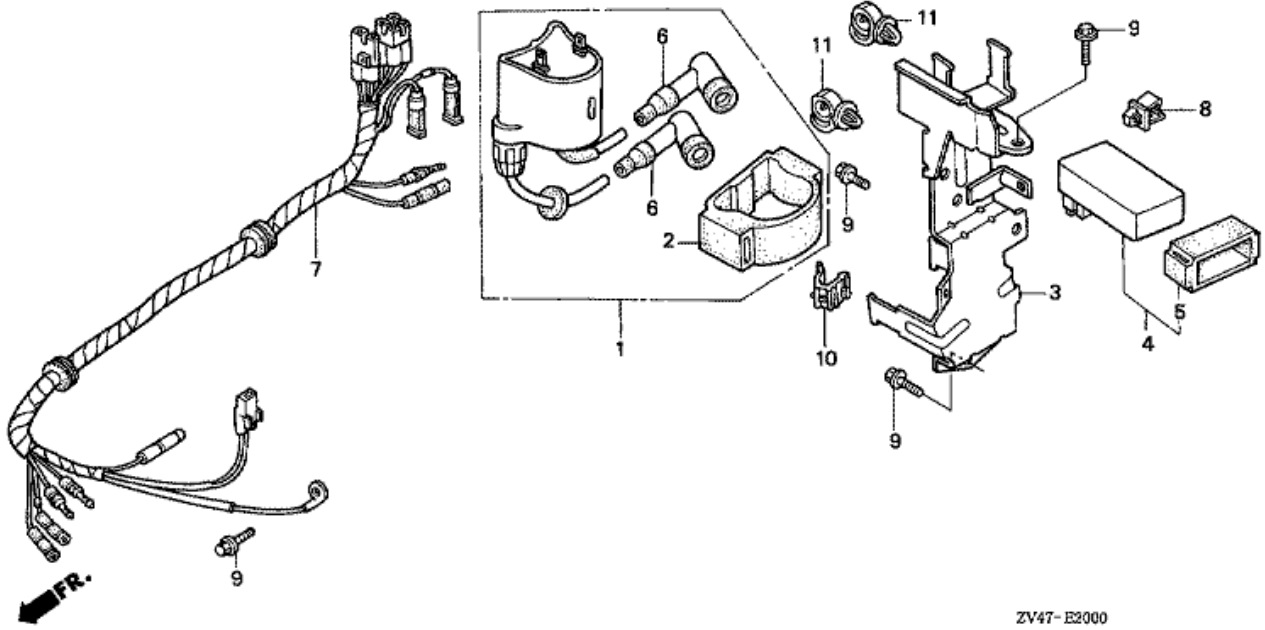

E-20 IGNITION COIL

ZV47-E2000

Refnr	Parça Numarası	Açıklama	İlk numara	Son numara	Birim Adedi	Tipler
1	30500ZV4013	COIL ASSY., IGNITION			001	SD, LD, SDS, LDS
2	30506ML4003	SUSPENSION, IGNITION COIL			001	SD, LD, SDS, LDS
3	30507ZV4010	BRACKET, IGNITION COIL			001	SD, LD, SDS, LDS
4	30580ZV4023	C.D.I. UNIT			001	SD, LD, SDS, LDS
5	30583ZV4003	CUSHION, C.D.I. UNIT			001	SD, LD, SDS, LDS
6	30700881010	CAP ASSY., NOISE SUPPRESSOR			002	SD, LD, SDS, LDS
7	32100ZV4650	HARNESS ASSY., WIRE			001	SD, LD, SDS, LDS
8	37304PE1661	CLIP B, AIR TEMPERATURE SWITCH CORD			001	SD, LD, SDS, LDS
9	90013ZV0010	BOLT, FLANGE, 6X12			004	SD, LD, SDS, LDS
10	90602PA6661	CLIP, WIRE HARNESS			001	SD, LD, SDS, LDS
11	90683SA0003	CLIP, WIRE HARNESS, 25MM			002	SD, LD, SDS, LDS