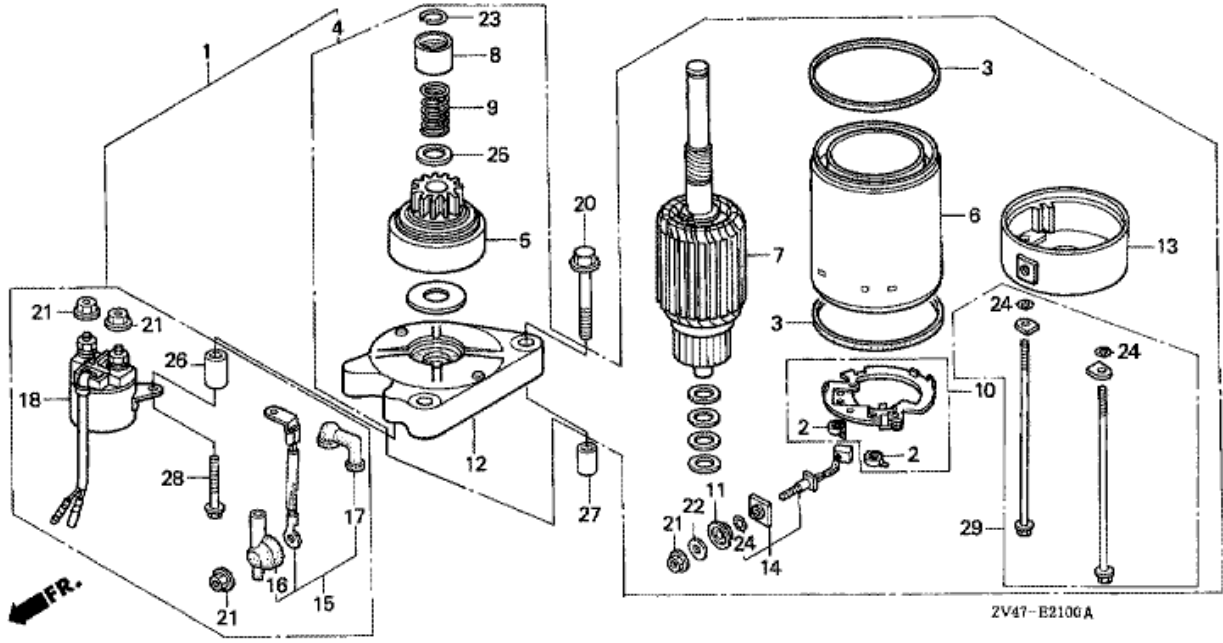

E-21 STARTER MOTOR

ZV47-E210GA

Refnr	Parça Numarası	Açıklama	İlk numara	Son numara	Birim Adedi	Tipler
1	31200ZV4813	MOTOR ASSY., STARTER			001	SDS, LDS
2	31204KS5901	SPRING, CARBON BRUSH			002	SDS, LDS
3	31207KS5901	RING			002	SDS, LDS
4	31210ZV4813	MOTOR UNIT, STARTER			001	SDS, LDS
5	31214ZV7751	CLUTCH COMP.			001	SDS, LDS
6	31216ZV4811	YOKE COMP.			001	SDS, LDS
7	31217ZV4812	ROTOR COMP.			001	SDS, LDS
8	31221ZV4811	PIECE, STOPPER			001	SDS, LDS
9	31223ZV4811	SPRING, RETURN			001	SDS, LDS
10	31231ZV4811	HOLDER COMP., BRUSH			001	SDS, LDS
11	31233ZV4811	INSULATOR			001	SDS, LDS
12	31235ZV4811	BRACKET COMP., FR.			001	SDS, LDS
13	31236ZV4811	BRACKET, RR.			001	SDS, LDS
14	31238ZV4812	TERMINAL UNIT			001	SDS, LDS
15	32402ZV4810	CORD, MAGNET SWITCH			001	SDS, LDS
16	32411ZV4811	COVER, STARTER TERMINAL			001	SDS, LDS
17	32412ZV4811	COVER, MAGNETIC SWITCH TERMINAL			001	SDS, LDS
18	35850ZV4811	SWITCH ASSY., STARTER MAGNETIC			001	SDS, LDS
20	90126881000	BOLT, FLANGE, 8X45			002	SDS, LDS
21	90203ZV4811	NUT-WASHER, 6MM			004	SDS, LDS
22	90405ZV4811	WASHER, 6MM			001	SDS, LDS
23	90602ZV4811	CIRCLIP, 14MM			001	SDS, LDS
24	91320MB0000	O-RING			003	SDS, LDS
25	91401ZV4811	WASHER			001	SDS, LDS
26	91551ZV4810	COLLAR, DISTANCE			002	SDS, LDS
27	9430110160	DOWEL PIN, 10X16			002	SDS, LDS
28	960010603202	BOLT, FLANGE, 6X32			002	SDS, LDS
29	90012ZV4812	BOLT SET, SETTING			001	SDS, LDS