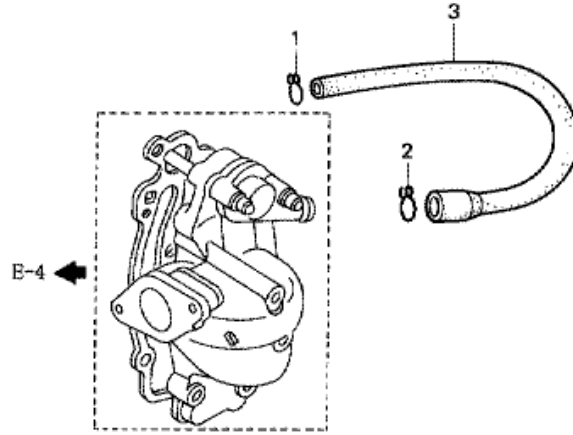

F-6-11 WATER TUBE

ZV47-F0611A

Refnr	Parça Numarası	Açıklama	İlk numara	Son numara	Birim Adedi	Tipler
1	90605ZV4000	CLIP, TUBE (B12.5)			001	SD, LD, SDS, LDS
2	90606ZV4000	CLIP, TUBE (B16)			001	SD, LD, SDS, LDS
3	90807ZV4000	TUBE, WATER RETURN (A)			001	SD, LD, SDS, LDS