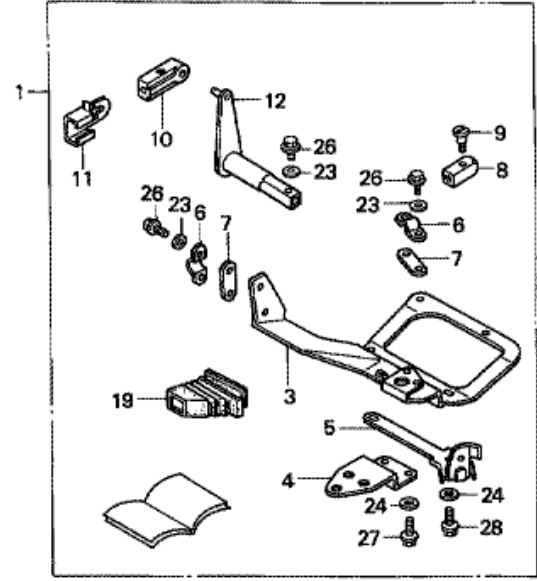

FOP-2 REMOTE CONTROL KIT

ZV47--Y0200B

Refnr	Parça Numarası	Açıklama	İlk numara	Son numara	Birim Adedi	Tipler
1	06170ZV4020	CONTROL KIT, REMOTE			(1)	SD, LD, SDS, LDS
1	06170ZV4U00	BRACKET KIT, CONTROL CABLE			(1)	SD, LD, SDS, LDS
2	06240ZV4010	BOX KIT, OUTBOARD MOTOR CONTROL			(1)	SD, LD, SDS, LDS
3	17851ZV4910	BRACKET, STEERING			(1)	SD, LD, SDS, LDS
4	17852ZV4910	PLATE, STEERING			(1)	SD, LD, SDS, LDS
5	17853ZV4910	PLATE, STEERING STOPPER			(1)	SD, LD, SDS, LDS
6	17855ZV1810	CLAMP, CABLE			(2)	SD, LD, SDS, LDS
7	17856ZV1810	SHIM, CABLE CLAMP			(2)	SD, LD, SDS, LDS
8	17864ZV4911	NUT, CONTROL ADJUSTING			(1)	SD, LD, SDS, LDS
9	17869ZV4910	BOLT, CONTROL ADJUSTING			(1)	SD, LD, SDS, LDS
10	24618ZV4911	PIVOT, SHIFT			(1)	SD, LD, SDS, LDS
11	24619ZV4910	PLATE, LOCK			(1)	SD, LD, SDS, LDS
12	24701ZV4912	LEVER COMP., SHIFT			(1)	SD, LD, SDS, LDS
13	24810ZV4911	LEVER COMP., CONTROL BOX			(1)	SD, LD, SDS, LDS
14	32510ZV4911	CABLE ASSY., REMOTE CONTROL			(1)	SD, LD, SDS, LDS
15	36100ZV4911	SWITCH ASSY., ENGINE STOP			(1)	SD, LD, SDS, LDS
16	36180ZV4911	SWITCH ASSY., EMERGENCY STOP			(1)	SD, LD, SDS, LDS
17	36181ZV4003	NUT, CAP			(1)	SD, LD, SDS, LDS
18	36183ZV4003	CAP COMP.			(1)	SD, LD, SDS, LDS
19	36184ZV4910	RUBBER, SEALING			(1)	SD, LD, SDS, LDS