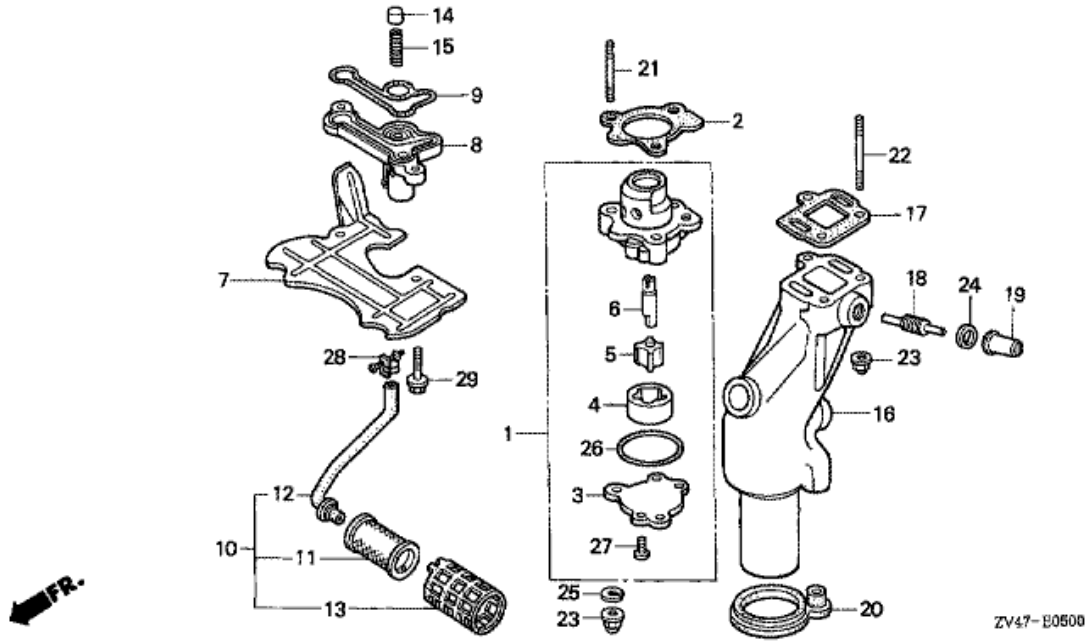

E-5 OIL PUMP/EXHAUST PIPE

ZV47-B0500

Refnr	Parça Numarası	Açıklama	İlk numara	Son numara	Birim Adedi	Tipler
1	15100ZV4000	PUMP ASSY., OIL			001	SD, LD, SDS, LDS
2	15112ZV4000	PACKING, PUMP BODY			001	SD, LD, SDS, LDS
3	15121ZV4000	COVER, OIL PUMP			001	SD, LD, SDS, LDS
4	15122329010	ROTOR, OIL PUMP OUTER			001	SD, LD, SDS, LDS
5	15123329010	ROTOR, OIL PUMP INNER			001	SD, LD, SDS, LDS
6	15136ZV4000	SHAFT, OIL PUMP			001	SD, LD, SDS, LDS
7	15338ZV4000	PLATE, DEFENCE			001	SD, LD, SDS, LDS
8	15410ZV4000	FLANGE COMP., OIL FILTER			001	SD, LD, SDS, LDS
9	15412ZV4000	PACKING, OIL FILTER			001	SD, LD, SDS, LDS
10	15420ZV4000	FILTER ASSY., OIL			001	SD, LD, SDS, LDS
11	15421ZV4000	FILTER COMP., OIL			001	SD, LD, SDS, LDS
12	15422ZV4000	TUBE, OIL			001	SD, LD, SDS, LDS
13	15423ZV4000	HOLDER, OIL FILTER			001	SD, LD, SDS, LDS
14	15473881000	VALVE, CHECK			001	SD, LD, SDS, LDS
15	15474881000	SPRING, CHECK VALVE			001	SD, LD, SDS, LDS
16	18330ZV4000ZB	PIPE COMP., EX. *BLACK *			001	SD, LD, SDS, LDS
17	18333ZV4610	GASKET, EX. PIPE			001	SD, LD, SDS, LDS
20	19252ZV4003	GROMMET, WATER TUBE			001	SD, LD, SDS, LDS
21	90006ZV4000	BOLT, STUD, 6X39			003	SD, LD, SDS, LDS
22	90007ZV4000	BOLT, STUD, 6X42			003	SD, LD, SDS, LDS
23	90202ZV0000	NUT, CAP, 6MM			006	SD, LD, SDS,