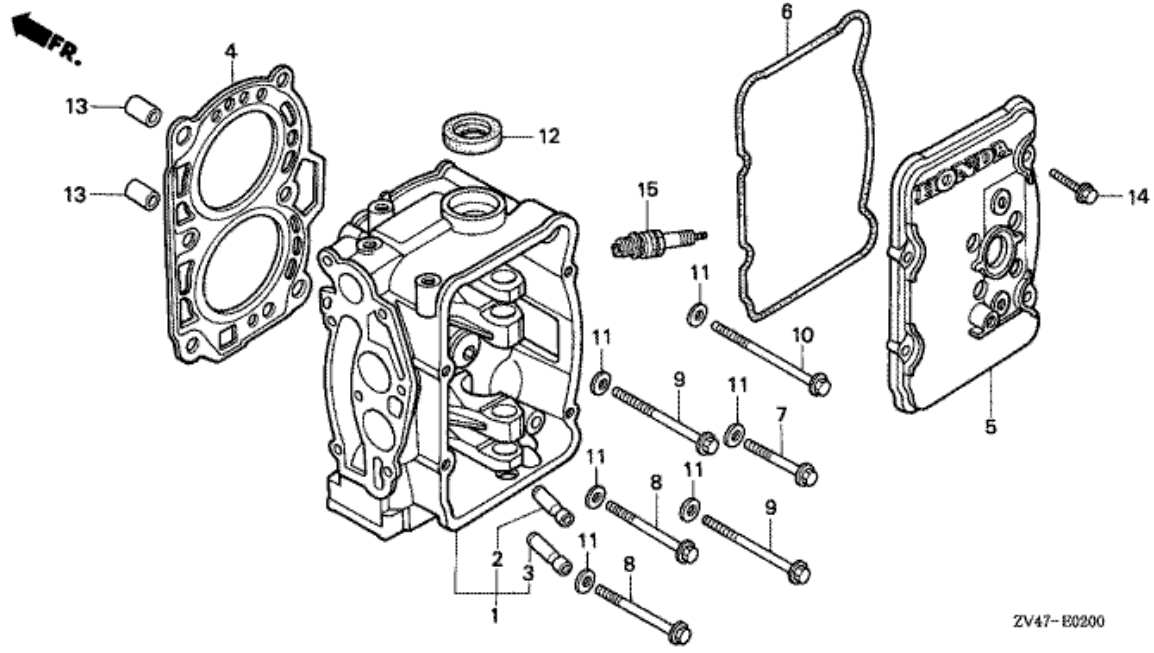

E-2 CYLINDER HEAD

ZV47-E0200

Refnr	Parça Numarası	Acıklama	İlk numara	Son numara	Birim Adedi	Tipler
1	12200ZV4010ZA	HEAD COMP., CYLINDER *NH8 *			001	SD, LD, SDS, LDS
2	12204ZV4315	GUIDE, IN. VALVE (OS)			(2)	SD, LD, SDS, LDS
3	12205ZV4315	GUIDE, EX. VALVE (OS)			(2)	SD, LD, SDS, LDS
4	12251ZV4610	GASKET, CYLINDER HEAD			001	SD, LD, SDS, LDS
5	12301ZV4000ZA	COVER, CYLINDER HEAD *NH8 *			001	SD, LD, SDS, LDS
6	12391ZV4000	PACKING, HEAD COVER			001	SD, LD, SDS, LDS
7	90008ZV4000	BOLT, FLANGE, 8X57			001	SD, LD, SDS, LDS
8	90009ZV4000	BOLT, FLANGE, 8X72			002	SD, LD, SDS, LDS
9	90010ZV4000	BOLT, FLANGE, 8X77			002	SD, LD, SDS, LDS
10	90011ZV4000	BOLT, FLANGE, 8X87			001	SD, LD, SDS, LDS
11	90402822000	WASHER, HEAD, 8MM			006	SD, LD, SDS, LDS
12	91206ZV4003	OIL SEAL, 18X30X7			001	SD, LD, SDS, LDS
13	9430110160	DOWEL PIN, 10X16			002	SD, LD, SDS, LDS
14	957010602202	BOLT, FLANGE, 6X22			004	SD, LD, SDS, LDS
15	9806656716	PLUG, SPARK (DR6HS) (NGK)			002	SD, LD, SDS, LDS
15	9806656726	PLUG, SPARK (X20FSR-U) (DENSO)			002	SD, LD, SDS, LDS