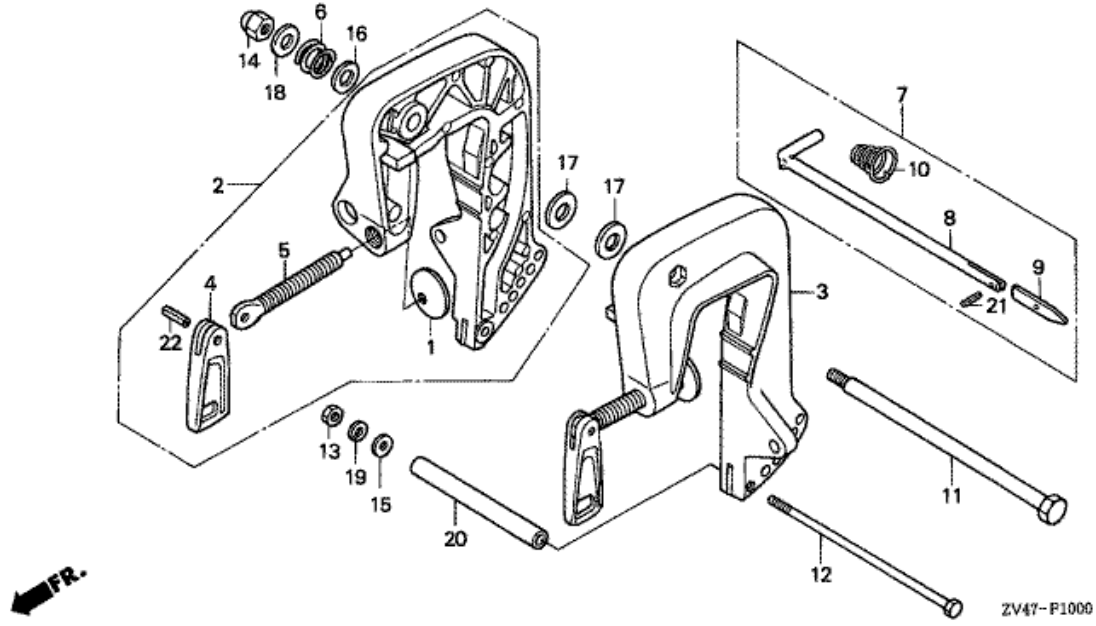

F-10 STERN BRACKET

Refnr	Parça Numarası	Açıklama	İlk numara	Son numara	Birim Adedi	Tipler
1	50122935010	PLATE, PUSH			002	SD, LD, SDS, LDS
2	50300ZV4612ZB	BRACKET COMP., R. STERN *NH282MU *		1405555	001	SD, LD, SDS, LDS
2	50300ZV4613ZB	BRACKET COMP., R. STERN *NH282MU *	1600879		001	SD, LD, SDS, LDS
3	50310ZV4020ZB	BRACKET COMP., L. STERN *NH282MU *			001	SD, LD, SDS, LDS
3	50310ZV4030ZB	BRACKET COMP., L. STERN *NH282MU *	1400302		001	SD, LD, SDS, LDS
4	50323ZV4310ZB	GRIP, CLAMP *NH282MU *			002	SD, LD, SDS, LDS
5	50325881310	SCREW, CLAMP			002	SD, LD, SDS, LDS
6	50333921003	SPRING, TILT			001	SD, LD, SDS, LDS
7	50340ZV4000	ROD COMP., ADJUSTING			001	SD, LD, SDS, LDS
8	50341ZV4300	ROD, ADJUSTING			001	SD, LD, SDS, LDS
9	50342ZV4300	STOPPER, ROD			001	SD, LD, SDS, LDS
10	50343921300	SPRING, ADJUSTING ROD			001	SD, LD, SDS, LDS
11	90106921010	BOLT, TILTING			001	SD, LD, SDS, LDS
12	90126ZV4000	BOLT, HEX., 6X160			001	SD, LD, SDS, LDS
13	90304ZV4000	NUT, HEX., 6MM			001	SD, LD, SDS, LDS
14	90305ZV4000	NUT, SELF-LOCK, 8MM			001	SD, LD, SDS, LDS
15	90506ZV4000	WASHER, PLAIN, 6MM			001	SD, LD, SDS, LDS
16	90511921000	WASHER, PLAIN, 10MM			001	SD, LD, SDS, LDS
17	90513921000	WASHER, 10MM			002	SD, LD, SDS, LDS
18	90514921000	WASHER, 8MM			001	SD, LD, SDS, LDS