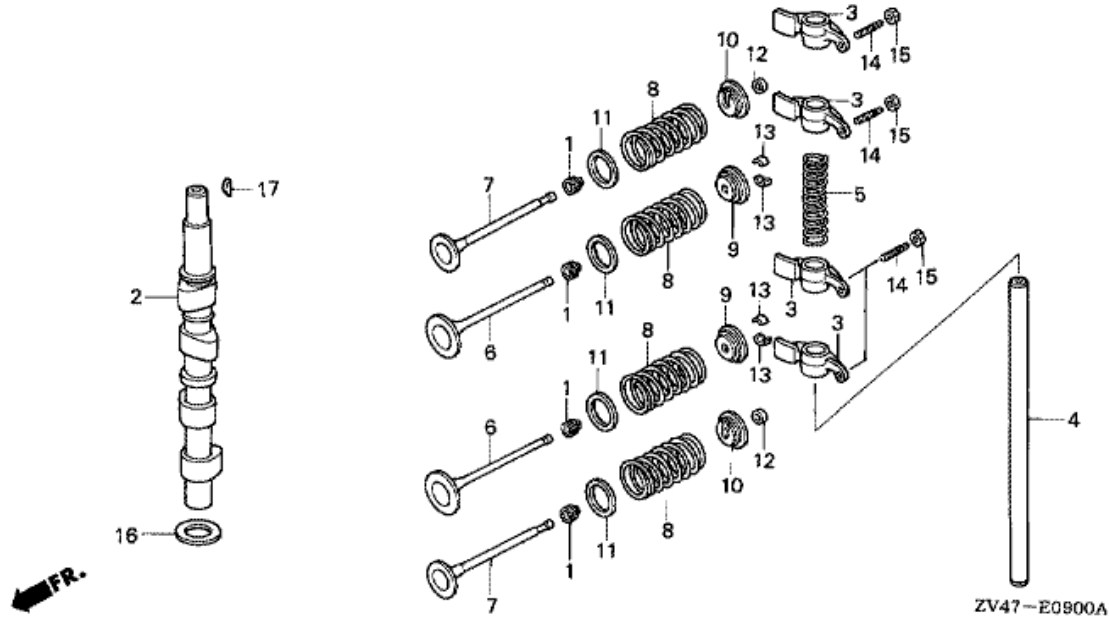

						LDS
25	90567ZV4000	WASHER, SPRING, 6MM			003	SD, LD, SDS, LDS
26	91301ZV4000	O-RING, PUMP COVER			001	SD, LD, SDS, LDS
27	93500050080B	SCREW, PAN, 5X8			002	SD, LD, SDS, LDS
28	950024105008	CLAMP, TUBE (D10.5)			001	SD, LD, SDS, LDS
29	957010602209	BOLT, FLANGE, 6X22			002	SD, LD, SDS, LDS

E-9 CAMSHAFT

Refnr	Parça Numarası	Açıklama	İlk numara	Son numara	Birim Adedi	Tipler
1	12209422005	SEAL, VALVE STEM			004	SD, LD, SDS, LDS
2	14110ZV4000	CAMSHAFT COMP.			001	SD, LD, SDS, LDS
3	14431ZV4000	ARM, VALVE ROCKER			004	SD, LD, SDS, LDS
4	14451881000	SHAFT, VALVE ROCKER ARM			001	SD, LD, SDS, LDS
5	14481881000	SPRING, VALVE ROCKER ARM			001	SD, LD, SDS, LDS
6	14711ZV4000	VALVE, IN.			002	SD, LD, SDS, LDS
7	14721ZV4000	VALVE, EX.			002	SD, LD, SDS, LDS
8	14751ZV4000	SPRING, VALVE			004	SD, LD, SDS, LDS
9	14771ZV1000	RETAINER, VALVE SPRING			002	SD, LD, SDS, LDS
10	14773ZV4000	RETAINER, EX. VALVE SPRING			002	SD, LD, SDS, LDS
11	14775028010	SEAT, VALVE SPRING			004	SD, LD, SDS, LDS
12	14781ZV4000	ROTATOR, VALVE			002	SD, LD, SDS, LDS
13	14781107003	COTTER, VALVE (SANKO)			004	SD, LD, SDS, LDS
14	90012333000	SCREW, TAPPET ADJUSTING			004	SD, LD, SDS, LDS
15	90206001000	NUT, TAPPET ADJUSTING			004	SD, LD, SDS, LDS
16	90453235000	WASHER, THRUST, 16MM			001	SD, LD, SDS, LDS
17	90741921000	KEY, CAM PULLEY, 12X16X3			001	SD, LD, SDS, LDS