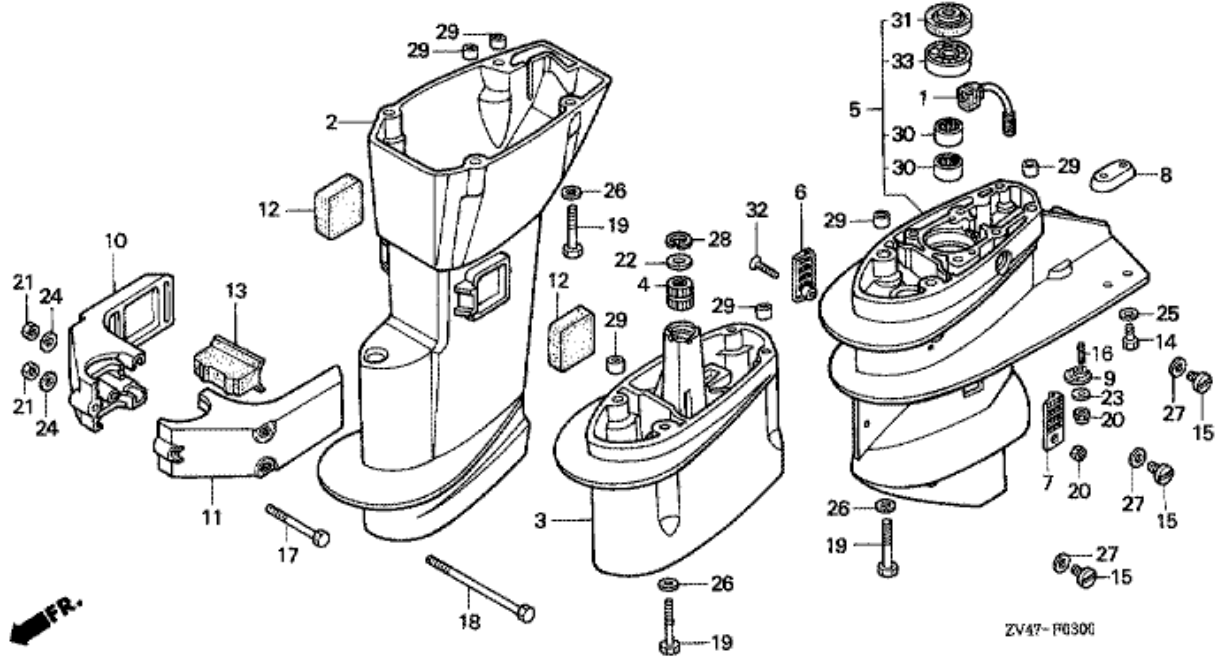

F-3 GEAR CASE/EXTENSION CASE

Refnr	Parça Numarası	Açıklama	İlk numara	Son numara	Birim Adedi	Tipler
1	19280ZV4000	TUBE COMP., WATER BOTTOM			001	SD, LD, SDS, LDS
2	40201ZV4020ZB	CASE, EXTENSION (S) *NH282MU *			001	SD, SDS
2	40201ZV4702ZB	CASE, EXTENSION (L) *NH282MU *			001	LD, LDS
5	41100ZV4050ZB	CASE COMP., GEAR *NH282MU *			001	SD, LD, SDS, LDS
6	41104ZV4010	SCREEN, R. WATER			001	SD, LD, SDS, LDS
7	41105ZV4010	SCREEN, L. WATER			001	SD, LD, SDS, LDS
8	41106ZV4650	METAL, ANODE			001	SD, LD, SDS, LDS
9	41108ZV4000	SCREEN, WATER BOTTOM			001	SD, LD, SDS, LDS
10	50111ZV4020ZB	HOUSING, R. LOWER MOUNTING *NH282MU *			001	SD, LD, SDS, LDS
11	50121ZV4020ZB	HOUSING, L. LOWER MOUNTING *NH282MU *			001	SD, LD, SDS, LDS
12	50152ZV4000	RUBBER, LOWER MOUNT (A)			002	SD, LD, SDS, LDS
13	50155ZV4000	RUBBER, LOWER MOUNT (B)			001	SD, LD, SDS, LDS
14	90101ZV1000	BOLT, HEX., 6X18			002	SD, LD, SDS, LDS
15	90105ZV4650	BOLT, OIL CHECK, 8X8			003	SD, LD, SDS, LDS
16	90106ZV4010	BOLT, STUD, 5X16			001	SD, LD, SDS, LDS
17	90121ZV4000	BOLT, HEX., 6X45			001	SD, LD, SDS, LDS
18	90122ZV4000	BOLT, HEX., 6X130			002	SD, LD, SDS, LDS
19	90123ZV4000	BOLT, HEX., 8X50			008	SD, LD, SDS, LDS
20	90302ZV4000	NUT, SELF-LOCK, 5MM			002	SD, LD, SDS, LDS
21	90304ZV4000	NUT, HEX., 6MM			003	SD, LD, SDS, LDS
23	90502ZV4000	WASHER, PLAIN, 5MM			001	SD, LD, SDS,