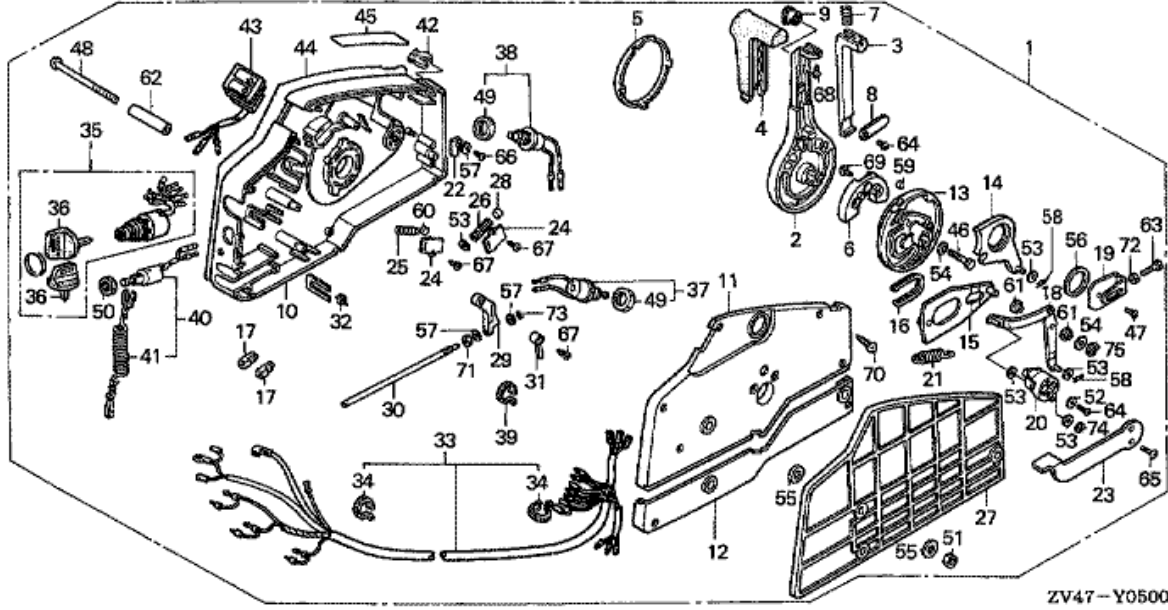

FOP-5 REMOTE CONTROL BOX

ZV47--Y0500

Refnr	Parça Numarası	Açıklama	İlk numara	Son numara	Birim Adedi	Tipler
1	24800ZV4L70	BOX ASSY., REMOTE CONTROL			(1)	SD, LD, SDS, LDS
2	24811ZV5000	HANDLE, REMOTE CONTROL			(1)	SD, LD, SDS, LDS
3	24812ZV5000	LEVER, HANDLE LOCK			(1)	SD, LD, SDS, LDS
4	24813ZV5000	GRIP, REMOTE CONTROL HANDLE			(1)	SD, LD, SDS, LDS
5	24814ZV5000	CAP, HANDLE			(1)	SD, LD, SDS, LDS
6	24815ZV5000	BLOCK, NEUTRAL LOCK			(1)	SD, LD, SDS, LDS
7	24816ZV5000	SPRING, REMOTE CONTROL HANDLE			(1)	SD, LD, SDS, LDS
8	24817ZV5000	PLATE, LEVER SETTING			(1)	SD, LD, SDS, LDS
9	24819ZV5000	COVER, GRIP			(1)	SD, LD, SDS, LDS
10	24820ZV5000	HOUSING COMP., REMOTE CONTROL BOX (A)			(1)	SD, LD, SDS, LDS
11	24830ZV5010	HOUSING COMP., REMOTE CONTROL BOX (B)			(1)	SD, LD, SDS, LDS
12	24836ZV5000	HOUSING, REMOTE CONTROL BOX (C)			(1)	SD, LD, SDS, LDS
13	24841ZV4L70	WHEEL, CONTROL			(1)	SD, LD, SDS, LDS
14	24845ZV5000	ARM COMP., SHIFT LINK			(1)	SD, LD, SDS, LDS
15	24850ZV5000	PLATE COMP., SLIDING			(1)	SD, LD, SDS, LDS
16	24854ZV5000	COLLAR, SLIDING PLATE			(1)	SD, LD, SDS, LDS
17	24855ZV5000	PIVOT, SHIFT			(2)	SD, LD, SDS, LDS
18	24860ZV5000	ARM COMP., LINK JOINT			(1)	SD, LD, SDS, LDS
19	24865ZV5000	BRACKET, LINK JOINT			(1)	SD, LD, SDS, LDS
20	24875ZV5000	WHEEL, ACCELERATOR			(1)	SD, LD, SDS, LDS