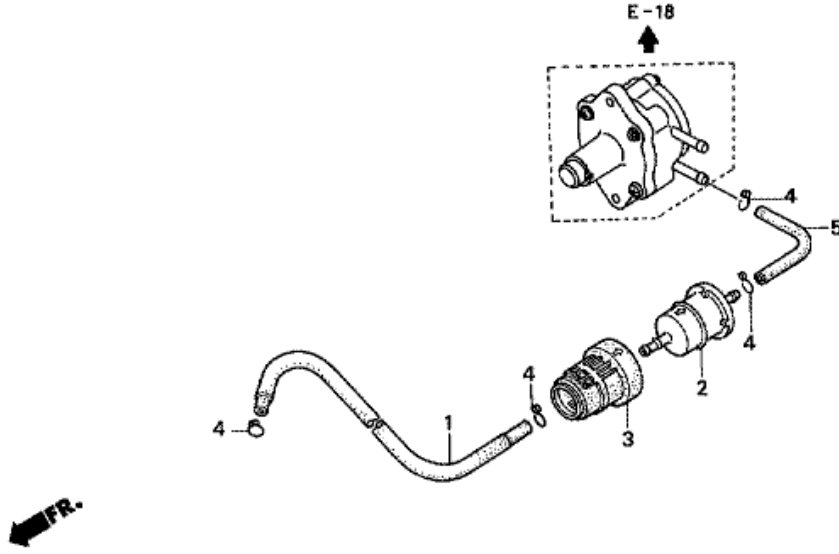

F-6-10 FUEL STRAINER

Refnr	Parça Numarası	Açıklama	İlk numara	Son numara	Birim Adedi	Tipler
1	16860ZV4000	TUBE COMP., FUEL (B)			001	SD, LD, SDS, LDS
2	16910ZV4015	STRAINER COMP., FUEL			001	SD, LD, SDS, LDS
3	16915ZV4000	SUSPENSION, STRAINER			001	SD, LD, SDS, LDS
4	90603ZV4000	CLIP, TUBE (B10)			004	SD, LD, SDS, LDS
5	950015509040	TUBE, FUEL, 5.3X90 (95001-55001-60M)			001	SD, LD, SDS, LDS