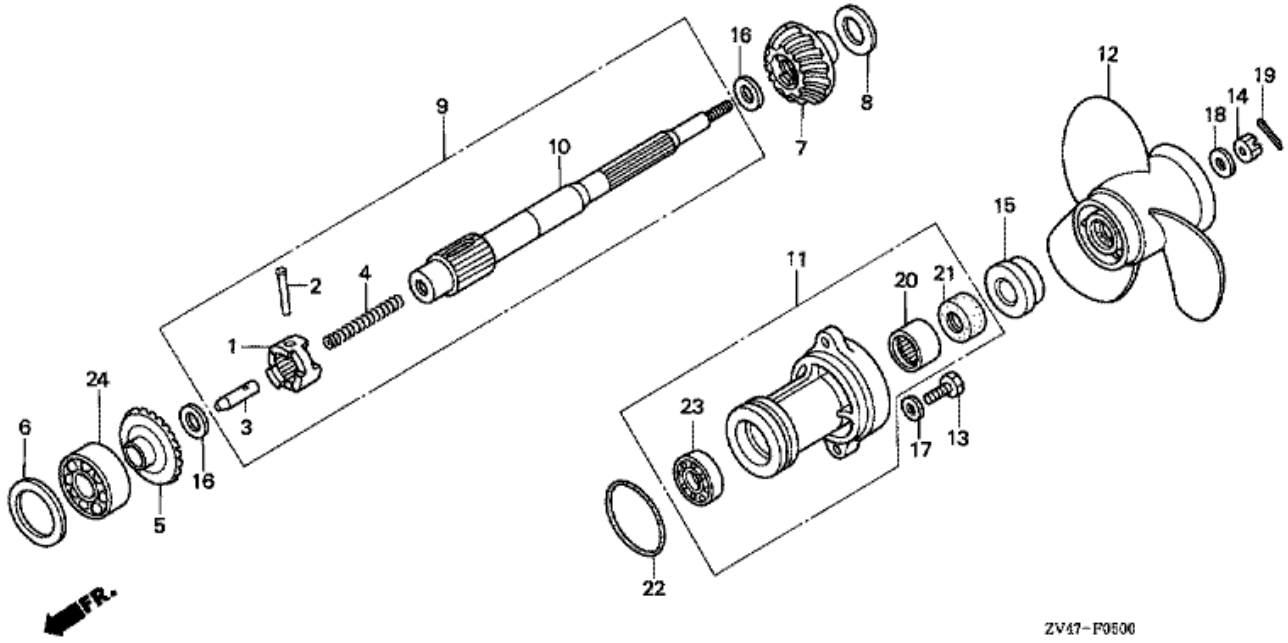

F-5 PROPELLER SHAFT/PROPELLER

Refnr	Parça Numarası	Açıklama	İlk numara	Son numara	Birim Adedi	Tipler
1	24101ZV4300	SHIFTER, CLUTCH			001	SD, LD, SDS, LDS
2	24102935300	PIN, SHIFTER, 4X35			001	SD, LD, SDS, LDS
3	24122ZV4300	SLIDER, SHIFT			001	SD, LD, SDS, LDS
4	24123ZV1300	SPRING, SHIFT			001	SD, LD, SDS, LDS
5	41145ZV4000	GEAR COMP., FR. BEVEL (27T)			001	SD, LD, SDS, LDS
6	41146ZV4000	SHIM, 40MM (A) (0.08MM)			001	SD, LD, SDS, LDS
6	41147ZV4000	SHIM, 40MM (B) (0.10MM)			001	SD, LD, SDS, LDS
6	41148ZV4000	SHIM, 40MM (C) (0.12MM)			001	SD, LD, SDS, LDS
6	41149ZV4000	SHIM, 40MM (D) (0.15MM)			001	SD, LD, SDS, LDS
7	41151ZV4000	GEAR, RR. BEVEL (27T)			001	SD, LD, SDS, LDS
8	41157ZV4000	SHIM A, GEAR (0.10MM)			001	SD, LD, SDS, LDS
8	41158ZV4000	SHIM B, GEAR (0.15MM)			001	SD, LD, SDS, LDS
9	41160ZV4000	SHAFT COMP., PROPELLER			001	SD, LD, SDS, LDS
10	41161ZV4300	SHAFT, PROPELLER			001	SD, LD, SDS, LDS
11	41200ZV4040ZB	HOLDER ASSY., PROPELLER SHAFT *NH282MU *			001	SD, LD, SDS, LDS
12	58130ZV4030ZB	PROPELLER COMP., THREE BLADES (9-1/2X9-1/2) *NH283 *			(1)	SD, SDS
12	58130ZV4703ZB	PROPELLER COMP., THREE BLADES (9-1/2X8-5/8) *NH283 *			001	LD, LDS
13	90124ZV4000	BOLT, HEX., 6X20			002	SD, LD, SDS, LDS
14	90301ZV4000	NUT, CASTLE, 10MM			001	SD, LD, SDS, LDS
15	90501ZV4000	WASHER, PROPELLER THRUST			001	SD, LD, SDS, LDS