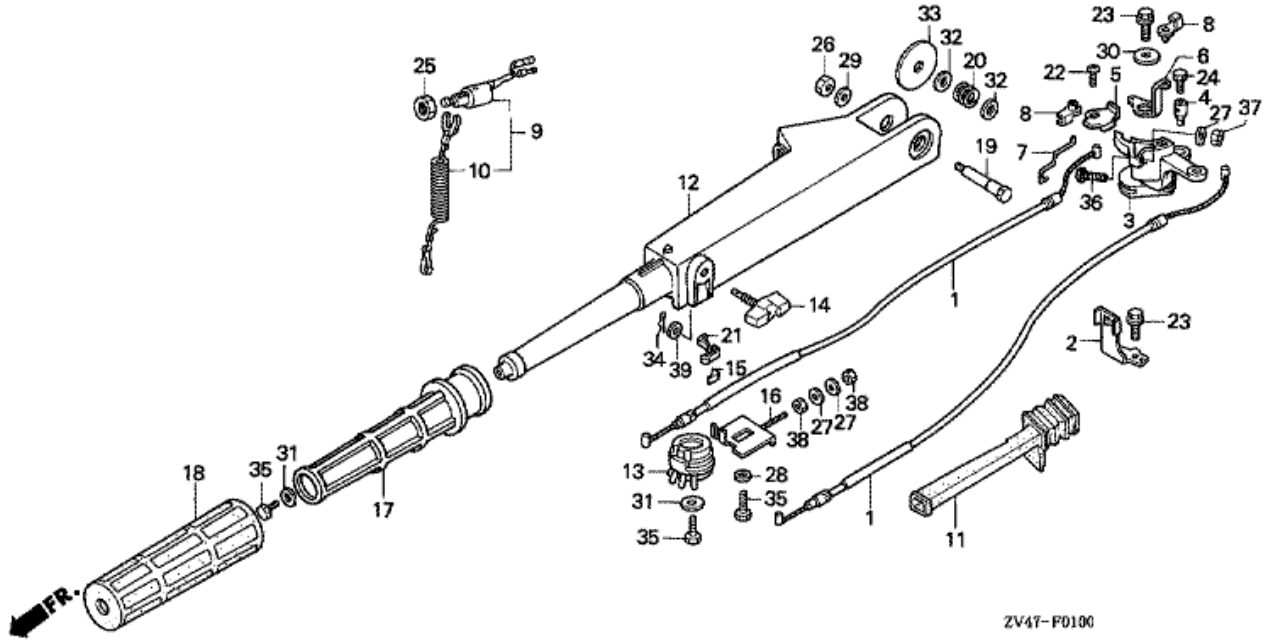

F-1 STEERING HANDLE

Refnr	Parça Numarası	Açıklama	İlk numara	Son numara	Birim Adedi	Tipler
1	17910ZV4000	CABLE COMP., THROTTLE			002	SD, LD, SDS, LDS
2	17922ZV4010	CLAMP, THROTTLE CABLE			001	SD, LD, SDS, LDS
3	17931ZV4010	ARM, THROTTLE			001	SD, LD, SDS, LDS
4	17933ZV4000	HOLDER, THROTTLE ROD			001	SD, LD, SDS, LDS
6	17952ZV4000	ARM, CHOKE			001	SD, LD, SDS, LDS
7	17955ZV4000	ROD, CHOKE KNOB			001	SD, LD, SDS, LDS
8	17957ZV4000	BUSH, LINKAGE			002	SD, LD, SDS, LDS
9	36180ZV4652	SWITCH ASSY., EMERGENCY STOP			001	SD, LD, SDS, LDS
10	36182ZV4650	CORD COMP., EMERGENCY			001	SD, LD, SDS, LDS
11	40105ZV4000	GROMMET, OIL CASE (A)			001	SD, LD, SDS, LDS
12	53101ZV4650ZB	HANDLE, STEERING *NH282MU *			001	SD, LD, SDS, LDS
13	53102ZV4000	REEL, CABLE			001	SD, LD, SDS, LDS
14	53104ZV4010	BOLT, FRICTION			001	SD, LD, SDS, LDS
15	53106ZV4000	BLOCK, THROTTLE FRICTION			001	SD, LD, SDS, LDS
16	53130ZV4650	PLATE COMP., ADJUSTING			001	SD, LD, SDS, LDS
17	53141ZV4000	PIPE, GRIP			001	SD, LD, SDS, LDS
18	53165ZV4000	RUBBER, GRIP			001	SD, LD, SDS, LDS
19	53171921000	SCREW, HANDLE PIVOT			001	SD, LD, SDS, LDS
20	53172921003	SPRING, HANDLE PIVOT			001	SD, LD, SDS, LDS
21	53173ZV4000	SPRING, THROTTLE FRICTION			001	SD, LD, SDS, LDS