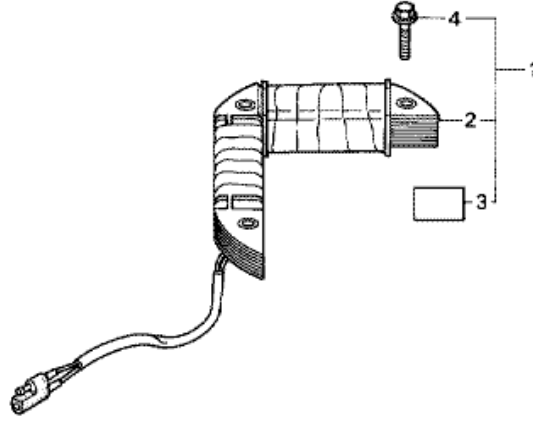

EOP-2 CHARGE COIL KIT

FR.

ZV47-X0200

Refnr	Parça Numarası	Açıklama	İlk numara	Son numara	Birim Adedi	Tipler
1	06320ZV4860	COIL KIT, CHARGE (10A)			(1)	SDS, LDS
2	31630ZV4861	COIL ASSY., CHARGE (12V-10A)			(1)	SDS, LDS
3	87512ZV4831	MARK, RECEPTACLE (10A)			(1)	SDS, LDS
4	90123ZV0000	BOLT, FLANGE, 6X32			(1)	SDS, LDS