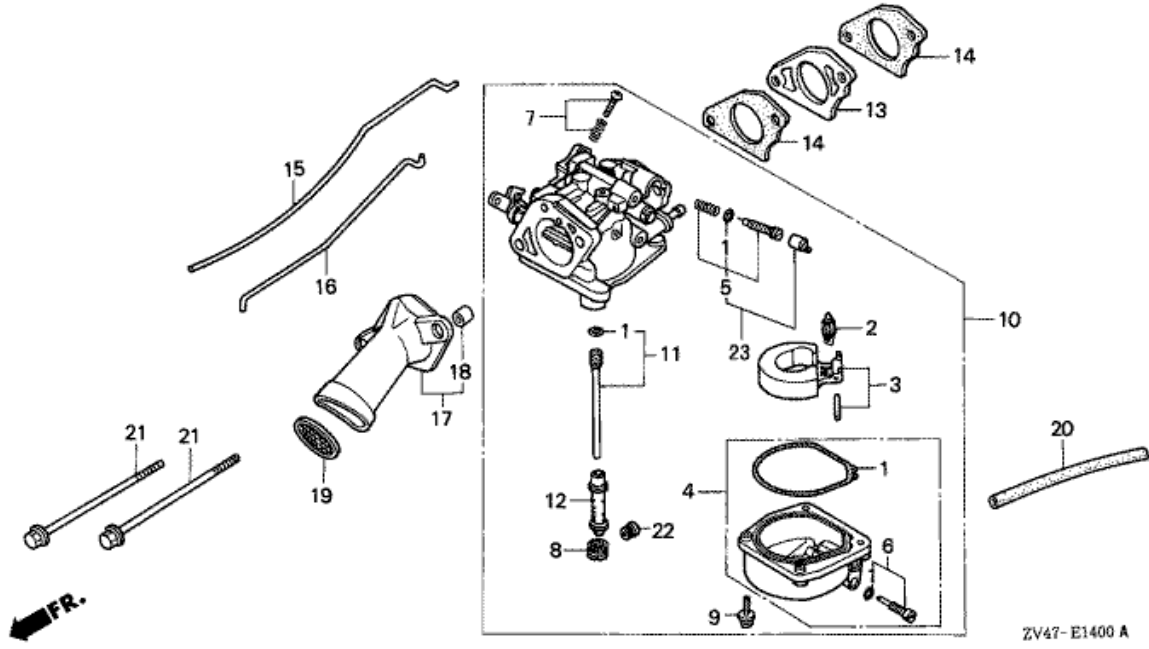

E-14 CARBURETOR

Refnr	Parça Numarası	Açıklama	İlk numara	Son numara	Birim Adedi	Tipler
1	16010ZV4005	GASKET SET			001	SD, LD, SDS, LDS
2	16011ZV4005	VALVE SET, FLOAT			001	SD, LD, SDS, LDS
3	16013ZV4005	FLOAT SET			001	SD, LD, SDS, LDS
4	16015ZV4650	CHAMBER SET, FLOAT			001	SD, LD, SDS, LDS
5	16016ZV4005	SCREW SET		BG06B A	001	SD, LD, SDS, LDS
5	16016ZW4003	SCREW SET	BF06B B		001	SD, LD, SDS, LDS
6	16024ZV4650	SCREW SET, DRAIN			001	SD, LD, SDS, LDS
7	16028ZV4650	SCREW SET			001	SD, LD, SDS, LDS
8	16071ZV4005	SCREW, PLUG			001	SD, LD, SDS, LDS
9	16081ZV4650	SCREW-WASHER			004	SD, LD, SDS, LDS
10	16100ZV4650	CARBURETOR ASSY. (BG06B A)		1245405	001	SD, LD, SDS, LDS
10	16100ZV4651	CARBURETOR ASSY. (BG06B B)	1245406		001	SD, LD, SDS, LDS
11	16150ZV4015	JET SET, #52		BG06B A	001	SD, LD, SDS, LDS
11	16150ZV4D21	JET SET, #58	BG06B B		001	SD, LD, SDS, LDS
12	16166ZV4005	NOZZLE, MAIN		BG06B A	001	SD, LD, SDS, LDS
12	16166ZV4D21	NOZZLE, MAIN	BG06B B		001	SD, LD, SDS, LDS
13	16211ZV4000	INSULATOR, CARBURETOR			001	SD, LD, SDS, LDS
14	16221ZV4610	PACKING, CARBURETOR			002	SD, LD, SDS, LDS
15	16593ZV4000	ROD, THROTTLE			001	SD, LD, SDS, LDS
16	16622ZV4000	ROD, CHOKE			001	SD, LD, SDS, LDS