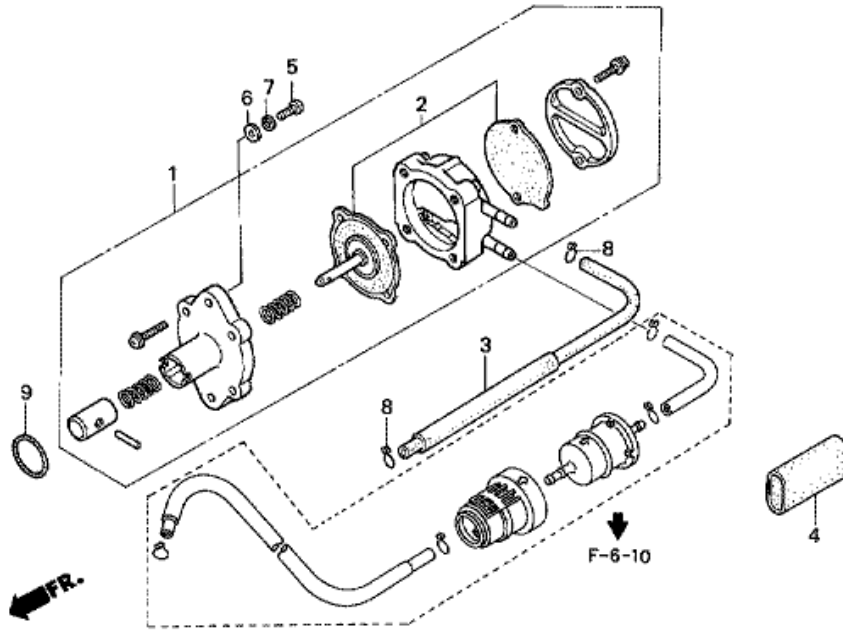

E-18 FUEL PUMP

ZV47-E1800A

Refnr	Parça Numarası	Açıklama	İlk numara	Son numara	Birim Adedi	Tipler
1	16700ZV4005	PUMP ASSY., FUEL			001	SD, LD, SDS, LDS
2	16705ZV4005	DIAPHRAGM COMP.			001	SD, LD, SDS, LDS
3	16850ZV4000	TUBE COMP., FUEL (A)			001	SD, LD, SDS, LDS
4	16865ZV4000	PROTECTOR, TUBE			001	SD, LD, SDS, LDS
5	90021ZV4000	SCREW, PAN, 6X22			002	SD, LD, SDS, LDS
6	90566ZV4000	WASHER, PLAIN, 6.2MM			002	SD, LD, SDS, LDS
7	90567ZV4000	WASHER, SPRING, 6MM			002	SD, LD, SDS, LDS
8	90603ZV4000	CLIP, TUBE (B10)			002	SD, LD, SDS, LDS
9	91306921000	O-RING, 20.8X2.4			001	SD, LD, SDS, LDS