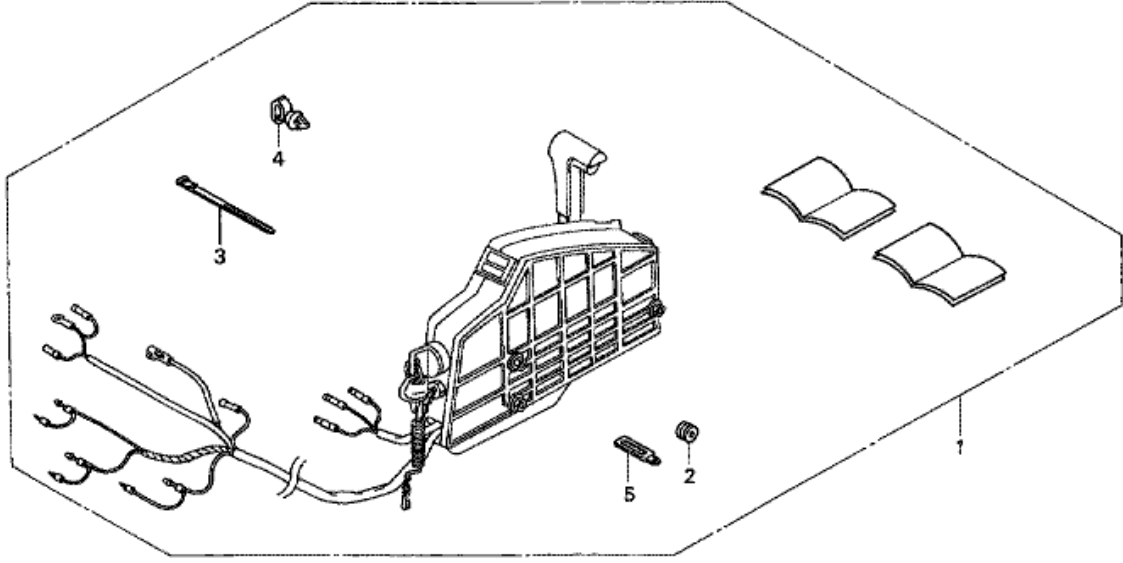

FOP-5-10 CONTROL BOX SET

ZV47--Y0510

Refnr	Parça Numarası	Açıklama	İlk numara	Son numara	Birim Adedi	Tipler
1	06240ZV6U00	BOX SET, CONTROL			(1)	SD, LD, SDS, LDS
2	17508KN5670	RUBBER, TANK MOUNTING			(1)	SD, LD, SDS, LDS
3	32161367690	BAND, WIRE			(1)	SD, LD, SDS, LDS
4	90683SA0003	CLIP, WIRE HARNESS, 25MM			(1)	SD, LD, SDS, LDS
5	91403881000	CLIP B, CORD			(1)	SD, LD, SDS, LDS