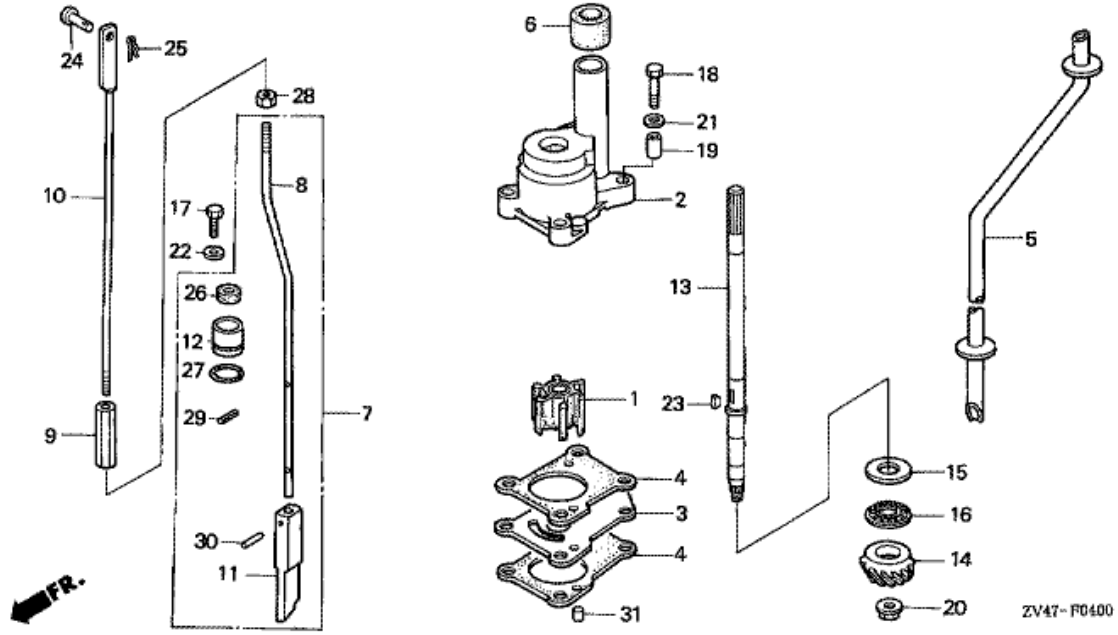

F-4 WATER PUMP/VERTICAL SHAFT

Refnr	Parça Numarası	Açıklama	İlk numara	Son numara	Birim Adedi	Tipler
1	19210ZV4651	IMPELLER, PUMP			001	SD, LD, SDS, LDS
2	19220ZV4000	HOUSING COMP., IMPELLER			001	SD, LD, SDS, LDS
3	19231ZV4020	COVER, IMPELLER			001	SD, LD, SDS, LDS
4	19232ZV4610	GASKET, IMPELLER			002	SD, LD, SDS, LDS
5	19251ZV4000	TUBE COMP., WATER			001	SD, SDS
5	19251ZV4700	TUBE COMP., WATER			001	LD, LDS
6	19253ZV1000	RING, WATER TUBE SEAL			001	SD, LD, SDS, LDS
7	24310ZV4010	ROD COMP., SHIFT (S)			001	SD, SDS
7	24310ZV4701	ROD COMP., SHIFT (L)			001	LD, LDS
8	24311ZV4300	ROD B, SHIFT (S)			001	SD, SDS
8	24311ZV4700	ROD B, SHIFT (L)			001	LD, LDS
9	24312ZV4000	JOINT, SHIFT ROD			001	SD, LD, SDS, LDS
10	24320ZV4000	ROD A, SHIFT			001	SD, LD, SDS, LDS
11	24341ZV4300	ROD, PUSH			001	SD, LD, SDS, LDS
12	24343ZV4300	HOLDER, SEAL			001	SD, LD, SDS, LDS
13	41112ZV4650	SHAFT, VERTICAL (S)			001	SD, SDS
13	41112ZV4750	SHAFT, VERTICAL (L)			001	LD, LDS
14	41131ZV4010	PINION (13T)			001	SD, LD, SDS, LDS
15	41135ZV4000	WASHER, THRUST BEARING (A) (3.00MM)			001	SD, LD, SDS, LDS
15	41136ZV4000	WASHER, THRUST BEARING (B) (3.03MM)			001	SD, LD, SDS, LDS
15	41137ZV4000	WASHER, THRUST BEARING (C) (3.06MM)			001	SD, LD, SDS, LDS
15	41138ZV4000	WASHER, THRUST BEARING (D) (3.09MM)			001	SD, LD, SDS, LDS
16	41135935003	WASHER A, THRUST BEARING (2.00MM)			001	SD, LD, SDS, LDS
17	90105881000	BOLT, HEX., 6X12			001	SD, LD, SDS,