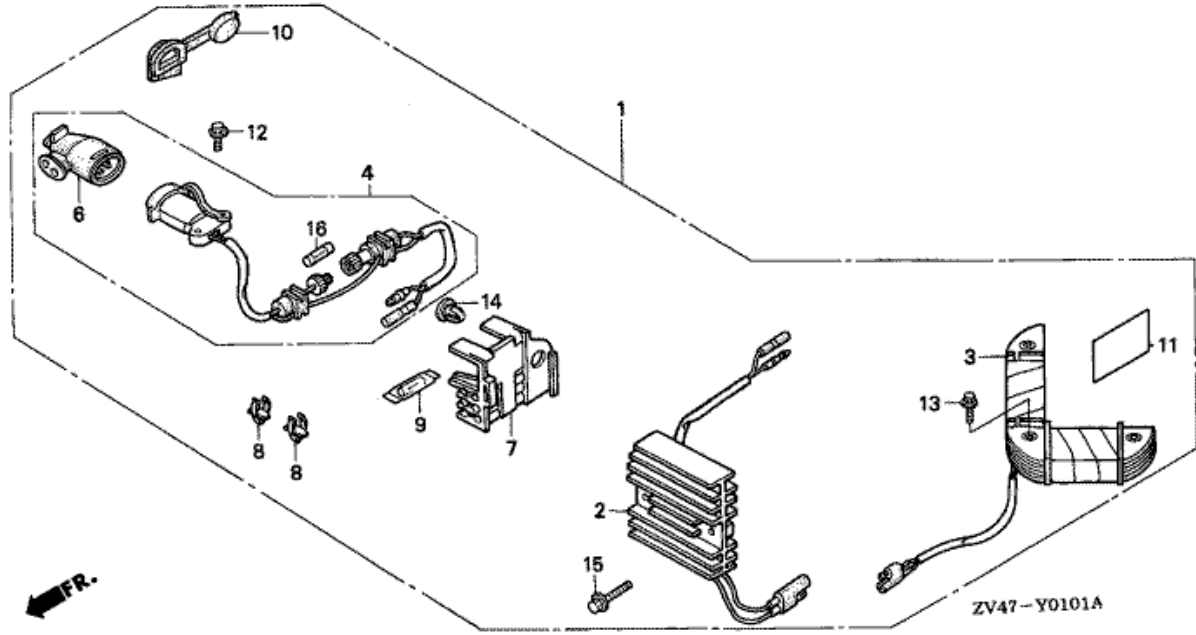

FOP-1-1 CHARGE RECEPTACLE KIT (10A)

Refnr	Parça Numarası	Açıklama	İlk numara	Son numara	Birim Adedi	Tipler
1	06320ZV4020	RECEPTACLE KIT, CHARGE (10A)			(1)	SD, LD
2	31600ZV4661	RECTIFIER ASSY., REGULATOR (12A)			(1)	SD, LD
3	31630ZV4861	COIL ASSY., CHARGE (12V-10A)			(1)	SD, LD
4	31650ZV4661	RECEPTACLE ASSY., CHARGE			(1)	SD, LD
6	31652881014	PLUG, CONSENT			(1)	SD, LD
7	32108ZV4870	BRACKET, CONNECTOR (A)			(1)	SD, LD
8	32913MG9950	CLIP, WIRE			(2)	SD, LD
9	38207ZV4000	FUSE, SPARE (15A)			(1)	SD, LD
10	40107ZV4820	GROMMET C, OIL CASE (RECEPTACLE)			(1)	SD, LD
11	87512ZV4831	MARK, RECEPTACLE (10A)			(1)	SD, LD
12	90014ZV1000	BOLT, FLANGE, 5X22			(2)	SD, LD
13	90123ZV0000	BOLT, FLANGE, 6X32			(3)	SD, LD
14	90683ZV4003	CLIP, ANCHOR			(1)	SD, LD
15	957010602002	BOLT, FLANGE, 6X20			(2)	SD, LD
16	9820011500	FUSE (15A)			(1)	SD, LD