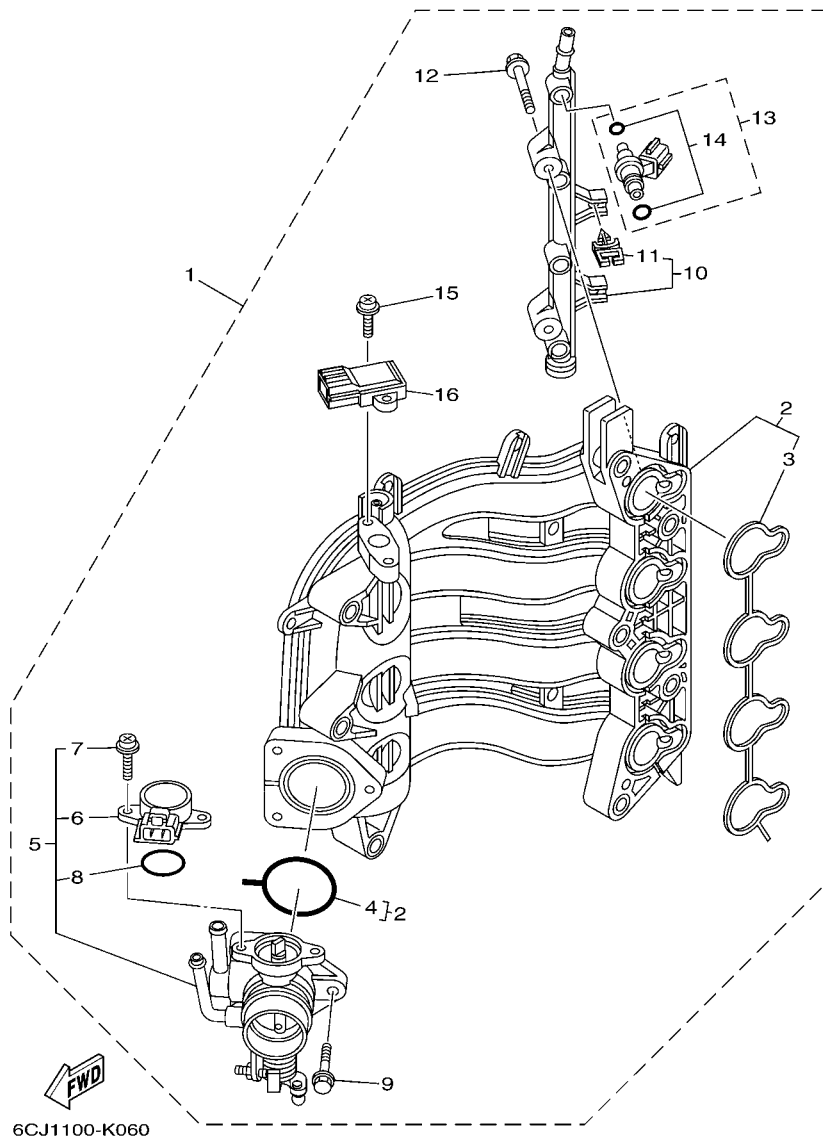

“F#” Frame No. (Applicable machine No.)

“O/S” Over Size

3. The number of components for assembly

- Parts, which are to be supplied in an assembly, are listed with a dot (.) in front of the part name as shown below.
- The numeral appearing to the right of each component part indicates the quantity of parts for each assembly unit.

FIG. 5 VALVE

VALVULA

REF. NO.	PART NO. CODIGO Nº	DESCRIPTION DESCRIPCION	TUR	RUS	CAR	OTH	REMARKS OBSERVACIONES
1	6CJ-12111-00	VALVE, INTAKE VALVULA DE ADMISION	8	8	8	8	
2	6CJ-12121-00	VALVE, EXHAUST VALVULA DE ESCAPE	8	8	8	8	
3	6CJ-12116-00	SEAT, VALVE SPRING ASIENTO RESORTE DE VALVULA	16	16	16	16	
4	6CJ-12113-00	SPRING, VALVE INNER RESORTE VALVULA INTERNA	16	16	16	16	
5	3LD-12117-00	RETAINER, VALVE SPRING RETEN RESORTE DE VALVULA	16	16	16	16	
6	3LD-12118-00	COTTER, VALVE SEGURO DE VALVULA	32	32	32	32	
7	51Y-12119-00	SEAL, VALVE STEM SELLO DE ACEITE VALVULA	16	16	16	16	
8	6CJ-12146-00	SHAFT, ROCKER ARBOL DE BALANCIN	1	1	1	1	
9	6CJ-12151-00	ARM, VALVE ROCKER BRAZO DE BALANCIN DE VALVULA	4	4	4	4	
10	6C5-12159-00	SCREW, VALVE ADJUSTING TORNILLO DE AJUSTE DE VALVULA	8	8	8	8	
11	6C5-12158-00	NUT, LOCK ARANDELA DE SEGURIDAD	8	8	8	8	
12	6CJ-12161-00	ARM, VALVE ROCKER 2 BRAZO DE BALANCIN DE VALVULA	8	8	8	8	
13	64J-12159-00	SCREW, VALVE ADJUSTING TORNILLO DE AJUSTE DE VALVULA	8	8	8	8	
14	62Y-12158-00	NUT, LOCK ARANDELA DE SEGURIDAD	8	8	8	8	
15	6CJ-12231-00	GUIDE, STOPPER 1 TOPE DE GUIA 1	2	2	2	2	
16	6CJ-12233-00	PLATE, GUIDE STOPPER 1 PLACA DE TOPE DE GUIA 1	2	2	2	2	
17	90201-16014	WASHER, PLATE ARANDELA PLANA	4	4	4	4	
18	90401-08011	BOLT, UNION PERNO DE UNION	5	5	5	5	
19	92990-08200	WASHER, PLAIN ARANDELA PLANA	3	3	3	3	