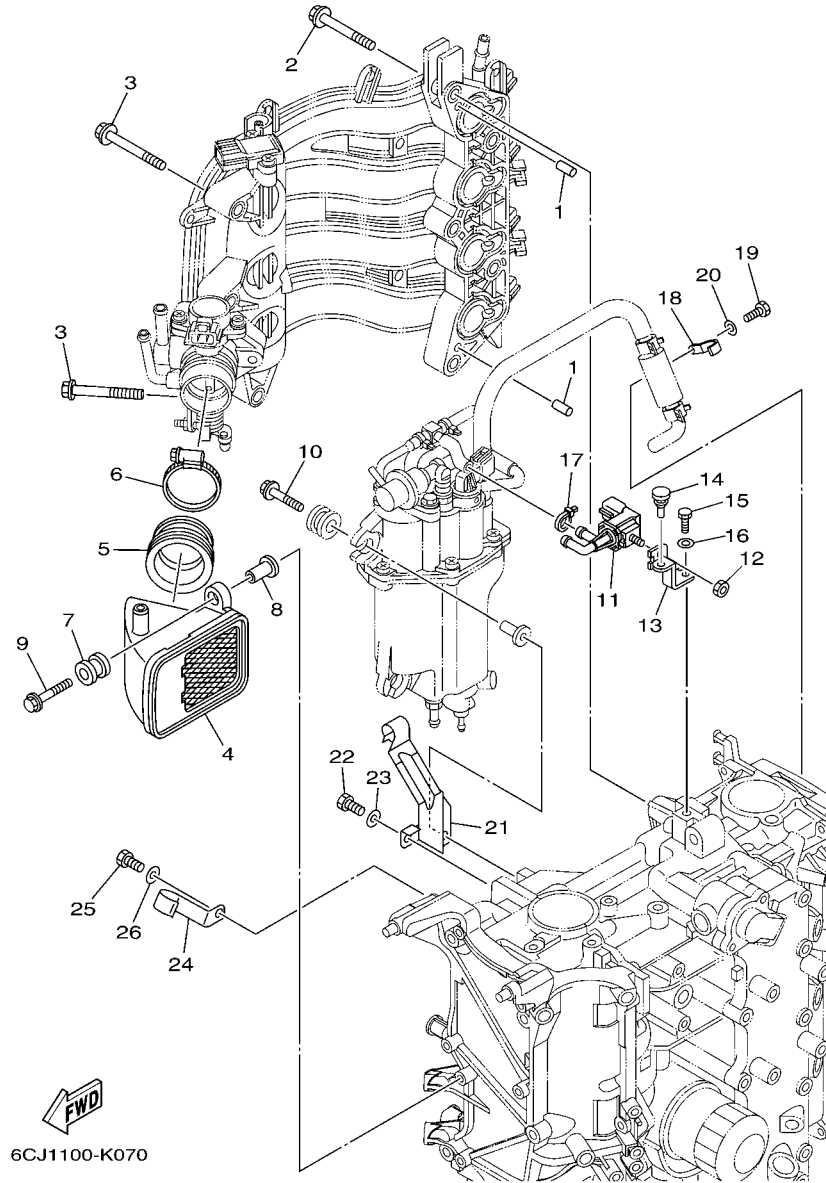

6CJ1100-K070

FIG. 7 INTAKE 2

ADMISION 2

REF. NO.	PART NO. CODIGO N°	DESCRIPTION DESCRIPCION	TUR	RUS	CAR	OTH	REMARKS OBSERVACIONES
1	93608-12M05	PIN, DOWEL PASADOR DE CLAVIJA	2	2	2	2	
2	90119-08069	BOLT, WITH WASHER TORNILLO CON ARANDELA	5	5	5	5	
3	90119-06087	BOLT, WITH WASHER TORNILLO CON ARANDELA	5	5	5	5	
4	6C5-14440-00	SILENCER ASSY, INTAKE SILENCIADOR COMPL DE ADMISION	1	1	1	1	
5	6C5-14453-01	JOINT, AIR CLEANER 1 UNION DEL FILTRO DEL AIRE 1	1	1	1	1	
6	90450-50001	HOSE CLAMP ASSY BRIDA, MANGUERA	1	1	1	1	
7	6A0-82317-00	DAMPER, IGNITION COIL AMORTIGUADOR BOBINA ENCENDIDO	2	2	2	2	
8	90387-06119	COLLAR ESPACIADOR	2	2	2	2	
9	90119-06106	BOLT, WITH WASHER TORNILLO CON ARANDELA	2	2	2	2	
10	90119-06M61	BOLT, WITH WASHER TORNILLO CON ARANDELA	3	3	3	3	
11	6C5-86120-00	SOLENOID VALVE ASSY VALVULA SOLENOIDE CONJ.	1	1	1	1	
12	95380-06600	NUT, HEXAGON TUERCA	1	1	1	1	
13	6BG-86112-00	STAY, SOLENOID SOPORTE SOLENOIDE	1	1	1	1	
14	90480-06M19	GROMMET TAPON	1	1	1	1	
15	97095-06016	BOLT PERNO	1	1	1	1	
16	92995-06600	WASHER ARANDELA	1	1	1	1	
17	90465-11M10	CLAMP BRIDA	1	1	1	1	
18	6CJ-13428-00	BRACKET, STRAINER 1 SOPORTE COLADOR 1	1	1	1	1	
19	97095-06016	BOLT PERNO	1	1	1	1	
20	92995-06600	WASHER ARANDELA	1	1	1	1	
21	6C5-15378-00	HOLDER SOPORTE	1	1	1	1	
22	97095-06014	BOLT PERNO	1	1	1	1	
23	92995-06600	WASHER ARANDELA	1	1	1	1	
24	6C5-15378-11	HOLDER SOPORTE	1	1	1	1	
25	97095-06016	BOLT PERNO	1	1	1	1	
26	92995-06600	WASHER ARANDELA	1	1	1	1