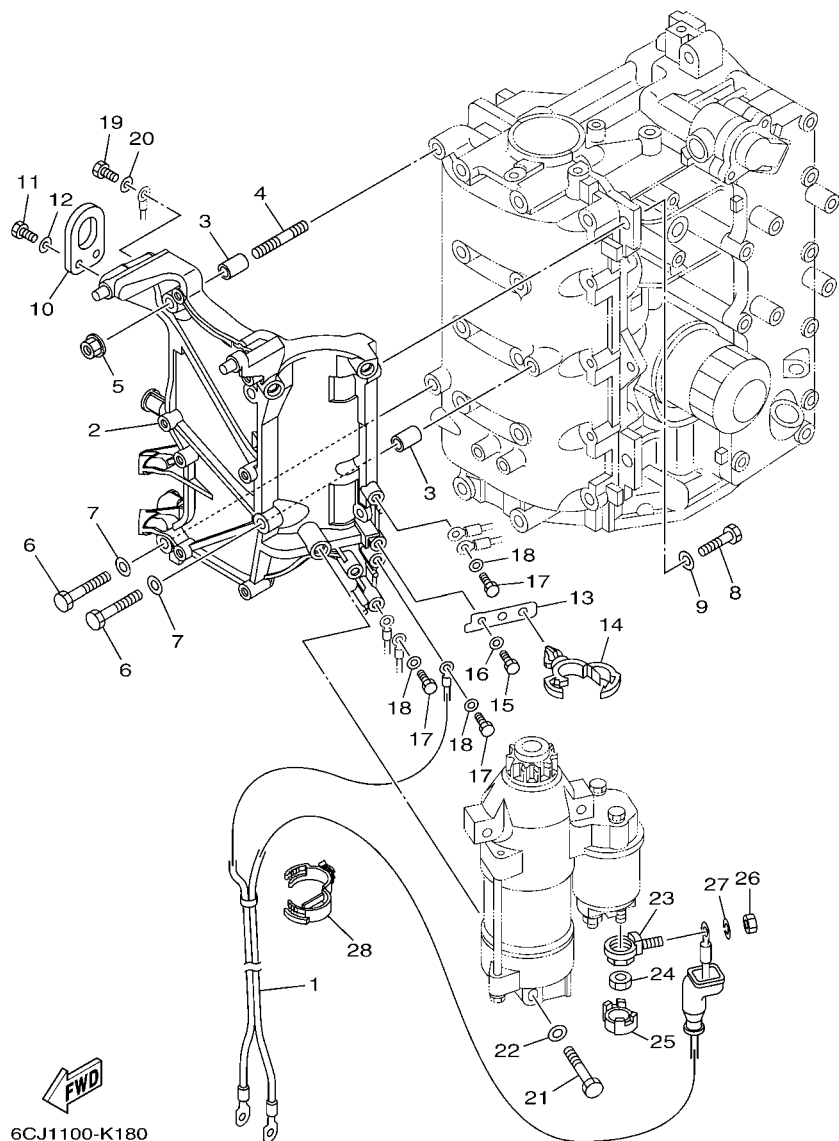

FIG. 18 ELECTRICAL 4

EQUIPO ELECTRICO 4

6CJ1100-K180

REF. NO.	PART NO. CODIGO Nº	DESCRIPTION DESCRIPCION	TUR	RUS	CAR	OTH	REMARKS OBSERVACIONES
1	6C5-82105-U0	WIRE HARNESS ARNES DE CABLES	1	1	1	1	
2	6CJ-81822-00-94	BRACKET, STARTING MOTOR SOPORTE DE MOTOR DE ARRANQUE	1	1	1	1	
3	99590-10114	PIN, DOWEL PASADOR, DE ESPIGA	2	2	2	2	
4	95680-08330	BOLT, STUD TUERCA U	1	1	1	1	
5	90179-08M34	NUT TUERCA	1	1	1	1	
6	97095-08035	BOLT PERNO	2	2	2	2	
7	92995-08600	WASHER ARANDELA	2	2	2	2	
8	97095-08025	BOLT PERNO	2	2	2	2	
9	92995-08600	WASHER ARANDELA	2	2	2	2	
10	62Y-11119-00	HANGER, ENGINE SOPORTE DEL MOTOR	1	1	1	1	
11	97095-06020	BOLT PERNO	2	2	2	2	
12	92995-06600	WASHER ARANDELA	2	2	2	2	
13	6CJ-85525-00	PLATE PLACA	1	1	1	1	
14	90464-20181	CLAMP BRIDA	1	1	1	1	
15	97095-06016	BOLT PERNO	1	1	1	1	
16	92995-06600	WASHER ARANDELA	1	1	1	1	
17	97095-06016	BOLT PERNO	3	3	3	3	
18	92995-06600	WASHER ARANDELA	3	3	3	3	
19	97095-06016	BOLT PERNO	1	1	1	1	
20	92995-06600	WASHER ARANDELA	1	1	1	1	
21	97013-08045	BOLT PERNO	3	3	3	3	
22	92903-08600	WASHER, PLATE RONDANA SENCILLA	3	3	3	3	
23	60V-81925-00	TERMINAL TERMINAL	1	1	1	1	
24	90179-08003	NUT TUERCA	1	1	1	1	
25	68F-82582-00	COVER, WIRE HARNESS CUBIERTA DE ARNES DE CABLE	1	1	1	1	
26	95333-08600	NUT TUERCA	1	1	1	1	
27	92903-08100	WASHER, SPRING RONDANA SENCILLA	1	1	1	1