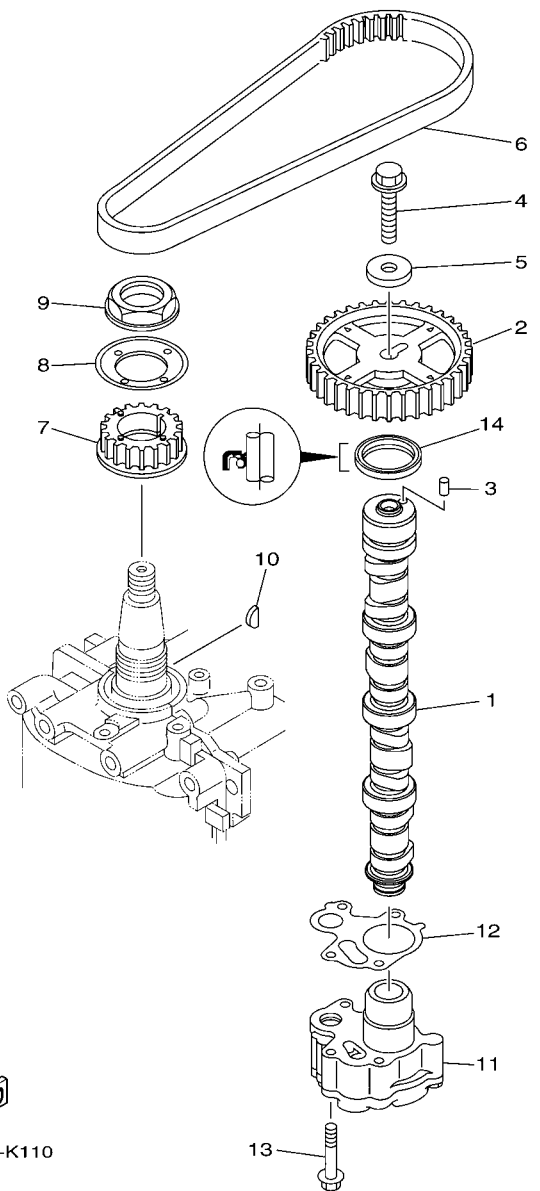

6CJ1100-K110

FIG. 11 OIL PUMP

BOMBA DE ACEITE

REF. NO.	PART NO. CODIGO Nº	DESCRIPTION DESCRIPCION	TUR	RUS	CAR	OTH	REMARKS OBSERVACIONES
1	6CJ-12171-00	CAMSHAFT 1 ARBOL DE LEVAS 1	1	1	1	1	
2	6C5-11537-00	GEAR, DRIVEN ENGRANAJE TRACCION	1	1	1	1	
3	93605-17002	PIN, DOWEL PASADOR DE CLAVIJA	1	1	1	1	
4	95817-10035	BOLT, FLANGE TORNILLO	1	1	1	1	
5	90201-10144	WASHER, PLATE ARANDELA PLANA	1	1	1	1	
6	6C5-46241-00	BELT CORREA	1	1	1	1	
7	6C5-11536-00	GEAR, DRIVE ENGRANAJE TRACCION	1	1	1	1	
8	62Y-11557-00	WASHER 1 ARANDELA 1	1	1	1	1	
9	90179-35001	NUT TUERCA	1	1	1	1	
10	90280-03M01	KEY, WOODRUFF CUNA WOODRUFF	1	1	1	1	
11	6CJ-13300-00	OIL PUMP ASSY BOMBA DE ACEITE COMPLETA	1	1	1	1	
12	6C5-13329-00	GASKET, PUMP COVER EMPAQUE TAPA DE BOMBA	1	1	1	1	
13	90119-06025	BOLT, WITH WASHER TORNILLO CON ARANDELA	4	4	4	4	
14	93102-37M40	OIL SEAL SELLO ACEITE	1	1	1	1