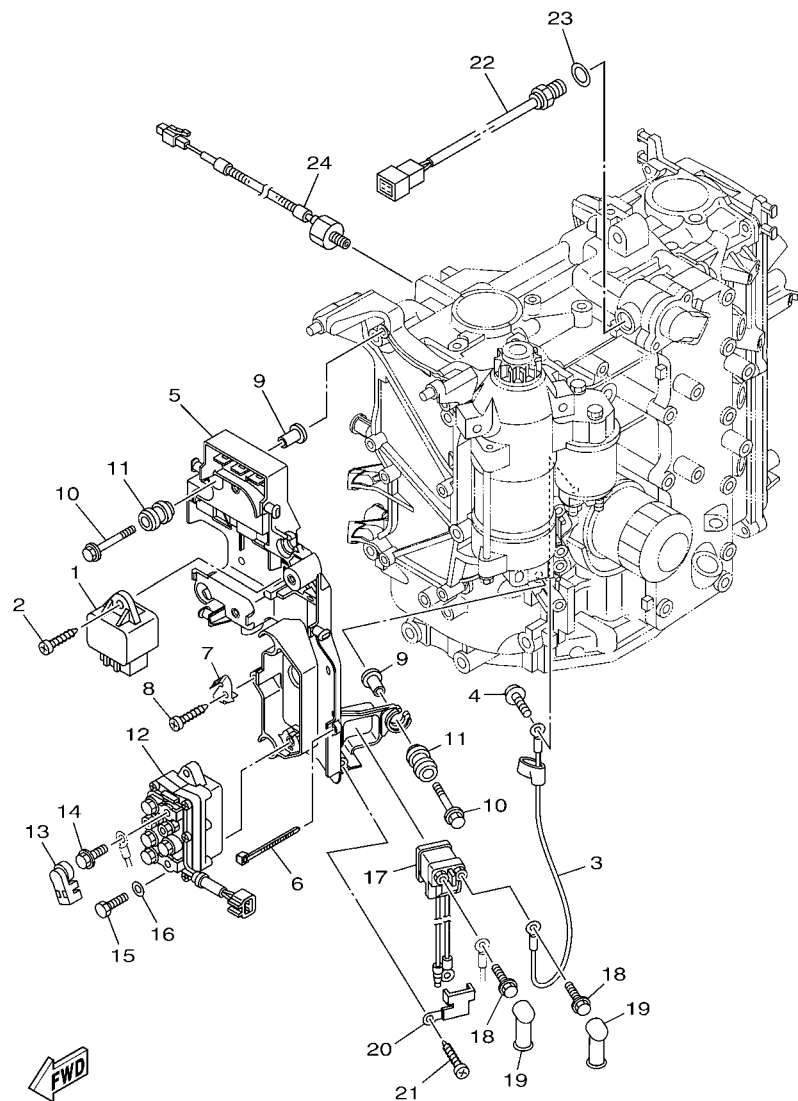

6CJ1100-K160

FIG. 16 ELECTRICAL 2

EQUIPO ELECTRICO 2

REF. NO.	PART NO. CODIGO Nº	DESCRIPTION DESCRIPCION	TUR	RUS	CAR	OTH	REMARKS OBSERVACIONES
1	60E-81950-00	RELAY ASSY RELE COMPLETO	1	1	1	1	
2	97780-60620	SCREW, TAPPING TORNILLO DE CABEZA DE CONO ACH	1	1	1	1	
3	6C5-81815-00	CORD, STARTER MOTOR CABLE, MOTOR DE ARRANQUE	1	1	1	1	
4	90159-04005	SCREW, WITH WASHER TORNILLO CON VALONA	1	1	1	1	
5	6CJ-81948-00	BRACKET SOPORTE	1	1	1	1	
6	90465-13M97	CLAMP BRIDA	4	4	4	4	
7	6CJ-85548-00	HOLDER SOSTEN	1	1	1	1	
8	97780-60620	SCREW, TAPPING TORNILLO DE CABEZA DE CONO ACH	1	1	1	1	
9	90387-06119	COLLAR ESPACIADOR	6	6	6	6	
10	90119-06M59	BOLT, WITH WASHER TORNILLO CON ARANDELA	6	6	6	6	
11	6A0-82317-00	DAMPER, IGNITION COIL AMORTIGUADOR BOBINA ENCENDIDO	6	6	6	6	
12	63P-81950-00	RELAY ASSY RELE COMPLETO	1	1	1	1	
13	6P2-8183X-00	CAP, TERMINAL CUBIERTA DE TERMINAL	2	2	2	2	
14	97595-06610	BOLT, WITH WASHER PERNO CON ARANDELA	2	2	2	2	
15	97095-06020	BOLT PERNO	2	2	2	2	
16	92995-06600	WASHER ARANDELA	2	2	2	2	
17	68V-8194A-00	RELAY RELE	1	1	1	1	
18	97595-06610	BOLT, WITH WASHER PERNO CON ARANDELA	2	2	2	2	
19	6G5-82119-00	COVER, LEAD WIRE CUBIERTA DE CABLE CONDUCTOR	2	2	2	2	
20	68F-81953-00	STAY, RELAY SOPORTE DE RELE	1	1	1	1	
21	97780-60620	SCREW, TAPPING TORNILLO DE CABEZA DE CONO ACH	1	1	1	1	
22	6CJ-85790-00	THERMOSENSOR ASSY TERMICA SENSORIO	1	1	1	1	
23	90430-14115	GASKET JUNTA	1	1	1	1	
24	6CJ-85780-00	SENSOR, KNOCK CHOCAR SENSORIO	1	1	1	1