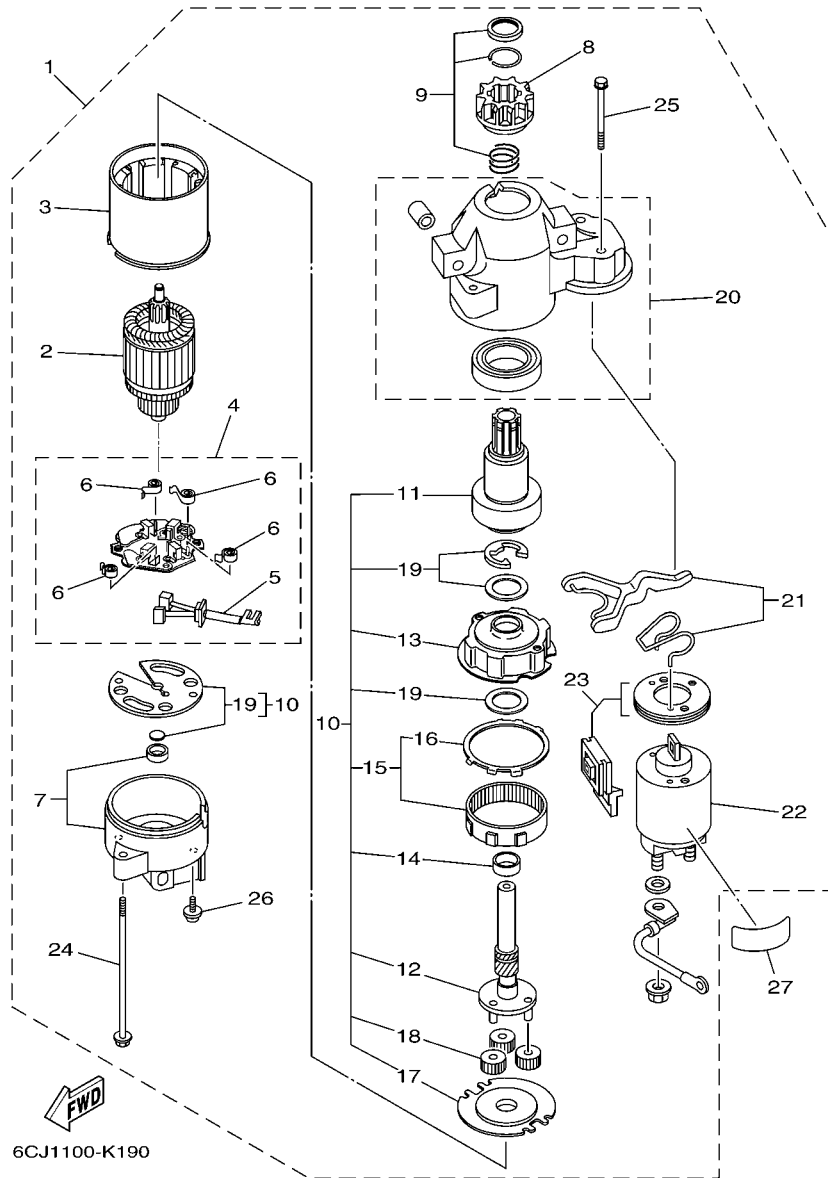

6CJ1100-K190

FIG. 19 STARTING MOTOR

MOTOR DE ARRANQUE

REF. NO.	PART NO. CODIGO N°	DESCRIPTION DESCRIPCION	TUR	RUS	CAR	OTH	REMARKS OBSERVACIONES
1	6CJ-81800-00	STARTING MOTOR ASSY MOTOR DE ARRANQUE COMPLETO	1	1	1	1	
2	67F-81850-00	.ARMATURE ASSY .INDUCIDO COMPLETO	1	1	1	1	
3	67F-81810-00	.STATOR ASSY .ESTATOR COMPLETO	1	1	1	1	
4	69J-81840-00	.BRUSH HOLDER ASSY .SOSTEN DE ESCOBILLA COMPLETO	1	1	1	1	
5	69J-81801-00	..BRUSH SET ..JUEGO DE ESCOBILLA	1	1	1	1	
6	67F-81813-00	..SPRING, BRUSH ..RESORTE DE ESCOBILLA	4	4	4	4	
7	68F-81820-00	.REAR BRACKET ASSY .CUBIERTA TRASERA COMPL	1	1	1	1	
8	67F-81808-00	.PINION ASSY .PINON	1	1	1	1	
9	67F-81857-00	.PINION STOPPER SET .JUEGO TAPON PINON	1	1	1	1	
10	67F-81807-00	.GEAR ASSY, STARTING MOTOR .PINON CONJUNTO	1	1	1	1	
11	67F-81832-00	..CLUTCH, OVER RUN ..PINON COMPL	1	1	1	1	
12	67F-81836-00	..SHAFT, PINION ..ARBOL, PINON	1	1	1	1	
13	67F-81821-00	..BRACKET, CENTER 1 ..SOPORTE, CENTRO 1	1	1	1	1	
14	67F-81841-00	..BEARING ..PORTADOR	1	1	1	1	
15	67F-81891-00	..GEAR, RING ..ENGRANAJE ANILLO	1	1	1	1	
16	67F-8183R-00	..GASKET ..EMPAQUETADURA	1	1	1	1	
17	67F-81830-00	..BRACKET, CENTER 2 ..SOPORTE, CENTRO 2	1	1	1	1	
18	60V-8183T-00	..GEAR, IDLER ..ENGRANAJE NEUTRO	3	3	3	3	
19	67F-81809-00	..WASHER KIT ..JUEGO DE ARANDELA	1	1	1	1	
20	60X-81842-00	.COVER .TAPA	1	1	1	1	
21	6C5-81839-00	.LEVER ASSY .PALANCA COMPL.	1	1	1	1	
22	6C5-81941-00	.STARTER RELAY ASSY .RELE DE ARRANQUE	1	1	1	1	
23	6C5-81869-00	.COVER, DUST .CUBIERTA PARA POLVO	1	1	1	1	
24	6K7-81826-11	.BOLT .PERNO	2	2	2	2	
25	69J-81828-00	.BOLT 2 .TORNILLO DE EMPUJE 2	2	2	2	2	
26	67F-81846-00	.SCREW .TORNILLO	2	2	2	2	
27	67F-83627-01	LABEL, CAUTION 7 ETIQUETA DE PRECAUCION 7	1	1	1	1