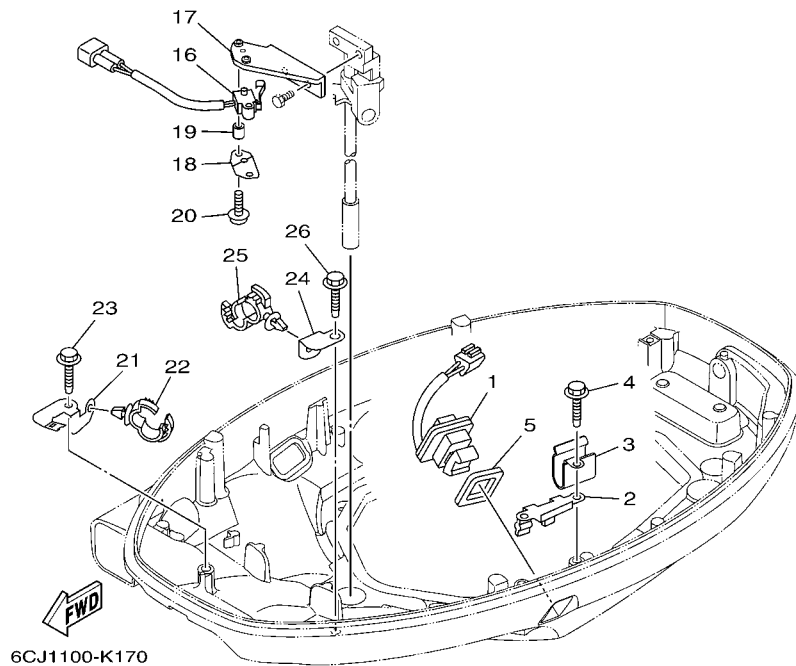

6CJ1100-K170

FIG. 17 ELECTRICAL 3

EQUIPO ELECTRICO 3

REF. NO.	PART NO. CODIGO Nº	DESCRIPTION DESCRIPCION	TUR	RUS	CAR	OTH	REMARKS OBSERVACIONES
1	69J-82563-00	TRIM & TILT SWITCH ASSY INTERRUPTOR DE INCLINACION	1	1	1	1	
2	6BG-83614-00	BRACKET SOPORTE	1	1	1	1	
3	90465-08M89	CLAMP BRIDA	1	1	1	1	
4	90109-06M86	BOLT PERNO	2	2	2	2	
5	69J-82587-00	GASKET EMPAQUETADURA	1	1	1	1	
6	6CJ-82590-00	WIRE HARNESS ASSY CONJUNTO DE CABLES	1	1	1	1	
7	67F-82151-00	.FUSE (20A) .FUSIBLE (20A)	2	2	2	2	
8	67F-8215B-10	.CAP (YELLOW) .TAPA (AMARILLO)	1	1	1	1	
9	67F-82151-10	.FUSE (30A) .FUSIBLE (30A)	2	2	2	2	
10	67F-8215B-20	.CAP (GREEN) .TAPA (GREEN)	1	1	1	1	
11	5JJ-82151-10	.FUSE (15A-BL) .FUSIBLE (15A-BL)	2	2	2	2	
12	67F-8215B-00	.CAP (BLACK) .TAPA (NEGRO)	1	1	1	1	
13	6P2-82582-00	.CAP 1 (FEMALE) .TAPA 1	1	1	1	1	
14	6P2-82582-10	.CAP 1 (MALE) .TAPA 1	1	1	1	1	
15	90464-18004	CLAMP BRIDA	1	1	1	1	
16	60V-8259F-00	SWITCH ASSY INTERRUPTOR	1	1	1	1	
17	6CJ-82554-00	STAY, NEUTRAL SWITCH SOPORTE INTERRUPTOR DE NEUTRAL	1	1	1	1	
18	61A-82588-01	PLATE PLACA	1	1	1	1	
19	90387-04001	COLLAR ESPACIADOR	1	1	1	1	
20	97985-04116	SCREW, WITH WASHER TORNILLO, CON ARANDELA	2	2	2	2	
21	6BG-42811-00	STAY SOPORTE GRAMPA	1	1	1	1	
22	90464-20181	CLAMP BRIDA	1	1	1	1	
23	90109-06M86	BOLT PERNO	1	1	1	1	
24	63P-42756-00	STAY, CLAMP SOPORTE DE GRAMPA	1	1	1	1	
25	90464-20181	CLAMP BRIDA	1	1	1	1	
26	90109-06M86	BOLT PERNO	1	1	1	1	
27	90464-15008	CLAMP BRIDA	2	2	2	2