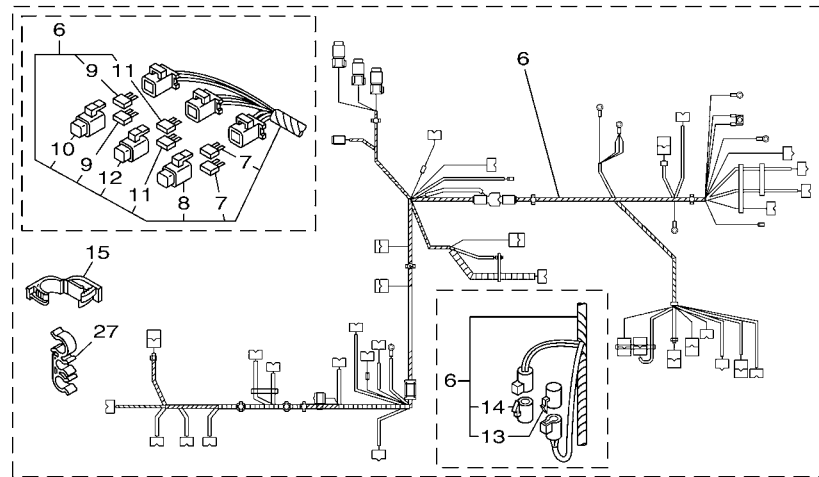

6CJ1100-K170

FIG. 17 ELECTRICAL 3

EQUIPO ELECTRICO 3

REF. NO.	PART NO. CODIGO Nº	DESCRIPTION DESCRIPCION	TUR	RUS	CAR	OTH	REMARKS OBSERVACIONES
1	69J-82563-00	TRIM & TILT SWITCH ASSY INTERRUPTOR DE INCLINACION	1	1	1	1	
2	6BG-83614-00	BRACKET SOPORTE	1	1	1	1	
3	90465-08M89	CLAMP BRIDA	1	1	1	1	
4	90109-06M86	BOLT PERNO	2	2	2	2	
5	69J-82587-00	GASKET EMPAQUETADURA	1	1	1	1	
6	6CJ-82590-00	WIRE HARNESS ASSY CONJUNTO DE CABLES	1	1	1	1	
7	67F-82151-00	.FUSE (20A) .FUSIBLE (20A)	2	2	2	2	
8	67F-8215B-10	.CAP (YELLOW) .TAPA (AMARILLO)	1	1	1	1	
9	67F-82151-10	.FUSE (30A) .FUSIBLE (30A)	2	2	2	2	
10	67F-8215B-20	.CAP (GREEN) .TAPA (GREEN)	1	1	1	1	
11	5JJ-82151-10	.FUSE (15A-BL) .FUSIBLE (15A-BL)	2	2	2	2	
12	67F-8215B-00	.CAP (BLACK) .TAPA (NEGRO)	1	1	1	1	
13	6P2-82582-00	.CAP 1 (FEMALE) .TAPA 1	1	1	1	1	
14	6P2-82582-10	.CAP 1 (MALE) .TAPA 1	1	1	1	1	
15	90464-18004	CLAMP BRIDA	1	1	1	1	
16	60V-8259F-00	SWITCH ASSY INTERRUPTOR	1	1	1	1	
17	6CJ-82554-00	STAY, NEUTRAL SWITCH SOPORTE INTERRUPTOR DE NEUTRAL	1	1	1	1	
18	61A-82588-01	PLATE PLACA	1	1	1	1	
19	90387-04001	COLLAR ESPACIADOR	1	1	1	1	
20	97985-04116	SCREW, WITH WASHER TORNILLO, CON ARANDELA	2	2	2	2	
21	6BG-42811-00	STAY SOPORTE GRAMPA	1	1	1	1	
22	90464-20181	CLAMP BRIDA	1	1	1	1	
23	90109-06M86	BOLT PERNO	1	1	1	1	
24	63P-42756-00	STAY, CLAMP SOPORTE DE GRAMPA	1	1	1	1	
25	90464-20181	CLAMP BRIDA	1	1	1	1	
26	90109-06M86	BOLT PERNO	1	1	1	1	
27	90464-15008	CLAMP BRIDA	2	2	2	2