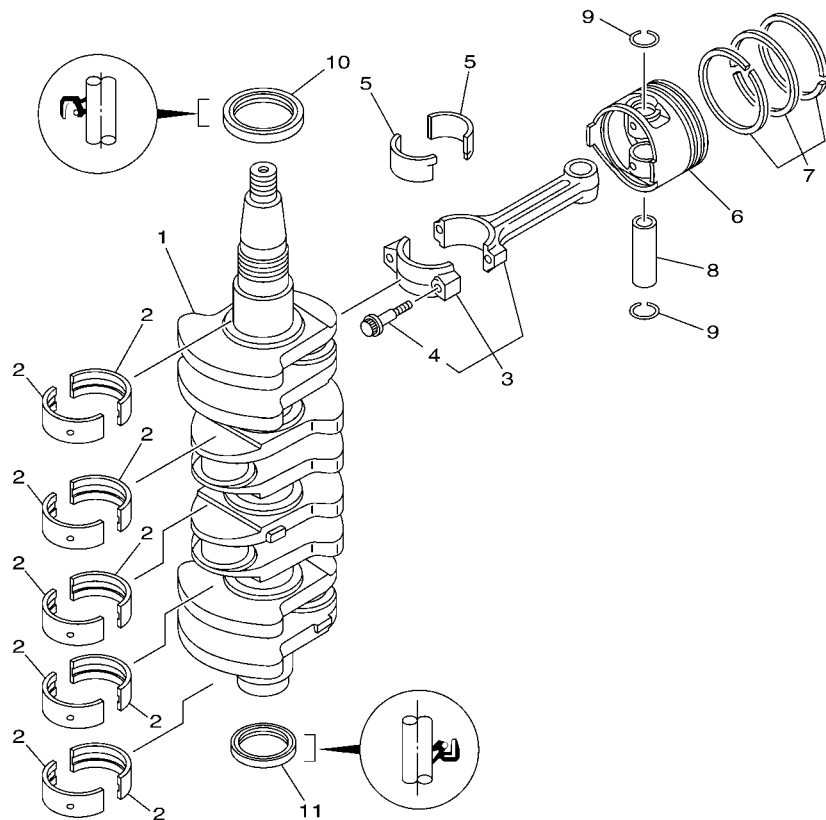

FWD
6C17110-K030

FIG. 3 CRANKSHAFT & PISTON

CIGUENAL & PISTON

REF. NO.	PART NO. CODIGO Nº	DESCRIPTION DESCRIPCION	TUR	RUS	CAR	OTH	REMARKS OBSERVACIONES
1	6C5-11411-01	CRANKSHAFT CIGUENAL	1	1	1	1	
2	6BG-11416-00	PLANE BEARING, CRANKSHAFT 1 COJINETE PLANO 1	10	10	10	10	UR YELLOW UR YELLOW
	6BG-11416-10	PLANE BEARING, CRANKSHAFT 1 COJINETE PLANO 1	10	10	10	10	UR RED UR RED
	6BG-11416-20	PLANE BEARING, CRANKSHAFT 1 COJINETE PLANO 1	10	10	10	10	UR PINK UR PINK
	6BG-11416-30	PLANE BEARING, CRANKSHAFT 1 COJINETE PLANO 1	10	10	10	10	UR GREEN UR GREEN
3	6C5-11650-00	CONNECTING ROD ASSY BIELA COMPLETA	4	4	4	4	
4	6C5-11654-00	.BOLT, CONNECTING ROD .TORNILLO DE BIELA	2	2	2	2	
5	6CJ-11656-00	PLANE BEARING, CONNECTING ROD COJINETE PLANO	8	8	8	8	UR YELLOW UR YELLOW
	6CJ-11656-10	PLANE BEARING, CONNECTING ROD COJINETE PLANO	8	8	8	8	UR RED UR RED
	6CJ-11656-20	PLANE BEARING, CONNECTING ROD COJINETE PLANO	8	8	8	8	UR PINK UR PINK
	6CJ-11656-30	PLANE BEARING, CONNECTING ROD COJINETE PLANO	8	8	8	8	UR GREEN UR GREEN
6	6CJ-11631-00-96	PISTON (STD) PISTON (NORMA)	4	4	4	4	
	6CJ-11635-00	PISTON (0.25MM O/S) PISTON (0.25MM O/S)	4	4	4	4	AP AP
	6CJ-11636-00	PISTON (0.50MM O/S) PISTON (0.50MM O/S)	4	4	4	4	AP AP
7	67C-11603-00	PISTON RING SET (STD) JUEGO DE ANILLOS (NORMA)	4	4	4	4	
	67C-11604-00	PISTON RING SET (0.25MM O/S) JUEGO DE ANILLOS (0.25MM O/S)	4	4	4	4	AP AP
	67C-11605-00	PISTON RING SET (0.50MM O/S) JUEGO DE ANILLOS (0.50MM O/S)	4	4	4	4	AP AP
8	62Y-11633-00	PIN, PISTON PASADOR, PISTON	4	4	4	4	
9	93450-17129	CIRCLIP SEGURO	8	8	8	8	
10	93102-43004	OIL SEAL SELLO ACEITE	1	1	1	1	
11	93101-35002	OIL SEAL SELLO ACEITE	1	1	1	1