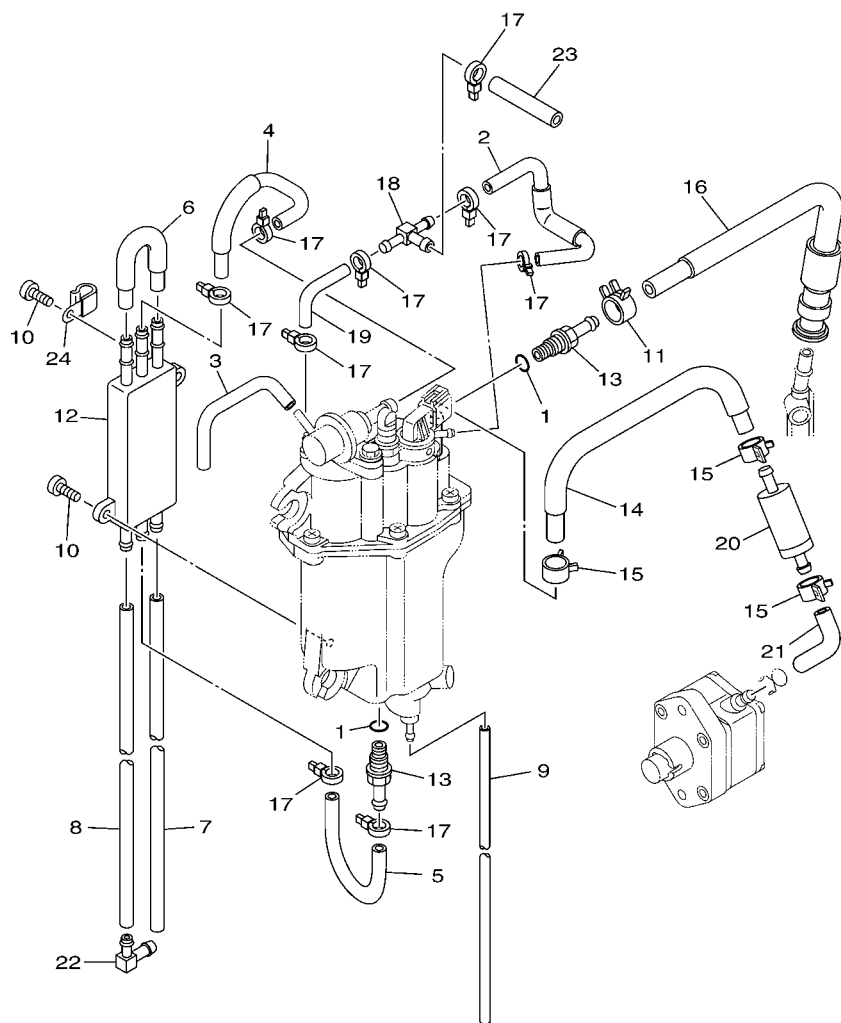

FIG. 10 FUEL INJECTION PUMP 2

BOMBA DE INYECTOR 2

6CJ1100-K100

REF. NO.	PART NO. CODIGO Nº	DESCRIPTION DESCRIPCION	TUR	RUS	CAR	OTH	REMARKS OBSERVACIONES
1	6C5-13739-00	O-RING ANILLO O	2	2	2	2	
2	6CJ-13546-00	HOSE 2 SELLO	1	1	1	1	
3	6C5-13542-00	HOSE, VACUUM SENSING 1 MANGUERA, DE VACIO 1	1	1	1	1	
4	6CJ-24321-00	PIPE 10 TUBO 10	1	1	1	1	
5	6C5-24322-00	PIPE 11 TUBO 11	1	1	1	1	
6	6CJ-24323-00	PIPE 12 TUBO 12	1	1	1	1	
7	6CJ-24324-00	PIPE 13 TUBO 13	1	1	1	1	
8	6CJ-24325-00	PIPE 14 TUBO 14	1	1	1	1	
9	6BG-14149-00	PIPE TUBO	1	1	1	1	
10	6C5-24444-00	SCREW TORNILLO	2	2	2	2	
11	6C5-13577-00	CLIP PRESILLA	1	1	1	1	
12	6C5-21841-00	COOLER ENFRIADOR	1	1	1	1	
13	6C5-14251-00	NIPPLE NIPLE	2	2	2	2	
14	6C5-14148-00	PIPE TUBO	1	1	1	1	
15	6BG-24387-00	CLIP MORDAZA	3	3	3	3	
16	6CJ-13974-00	PIPE, FUEL 4 TUBO, COMBUSTIBLE 4	1	1	1	1	
17	90465-11M10	CLAMP BRIDA	9	9	9	9	
18	6C5-24379-00	PIPE, JOINT 4 TUBO DE UNION 4	1	1	1	1	
19	6BG-13545-00	HOSE 1 SELLO	1	1	1	1	
20	6C5-24251-00	STRAINER 1 COLADOR 1	1	1	1	1	
21	6CJ-2451B-00	HOSE, FUEL INLET TUBO	1	1	1	1	
22	6C5-1410F-00	CONNECTOR CONECTOR	1	1	1	1	
23	6C5-13547-00	HOSE 3 SELLO	1	1	1	1	
24	90465-08M83	CLAMP BRIDA	1	1	1	1