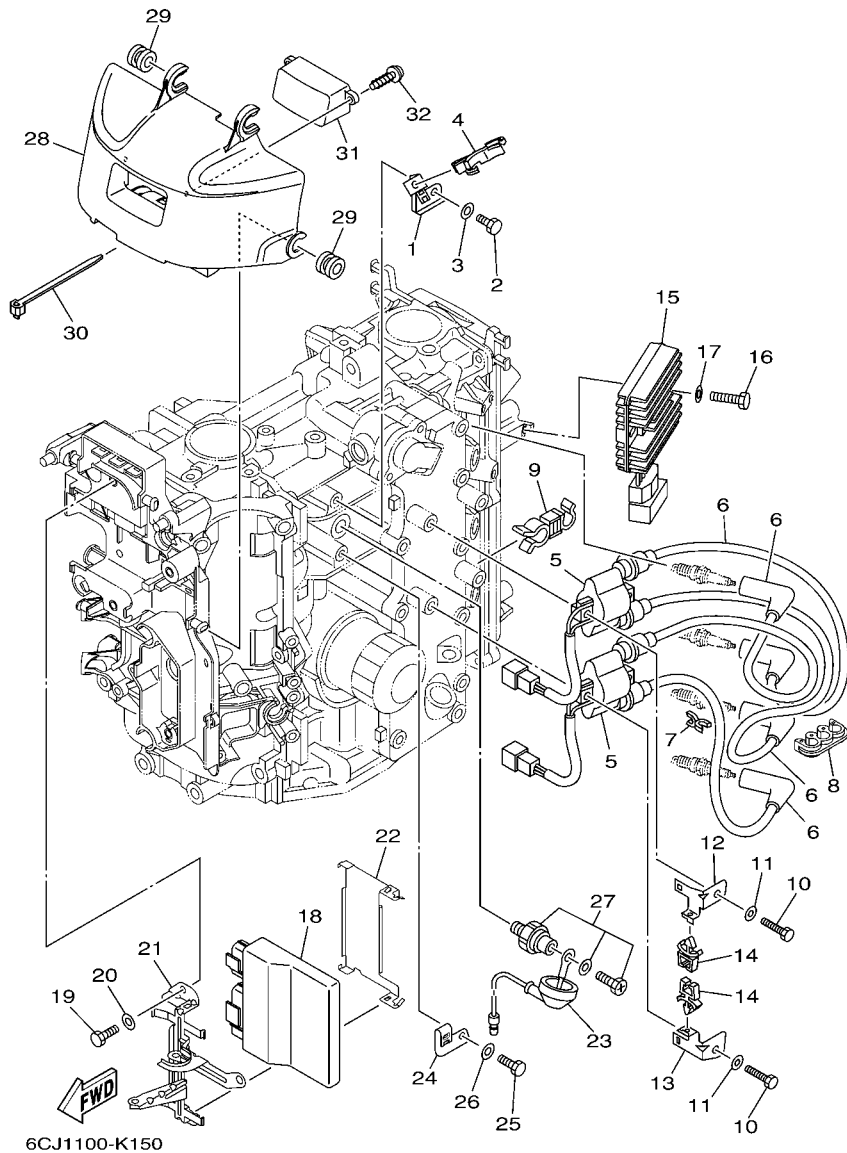

6CJ1100-K150

FIG. 15 ELECTRICAL 1

EQUIPO ELECTRICO 1

REF. NO.	PART NO. CODIGO Nº	DESCRIPTION DESCRIPCION	TUR	RUS	CAR	OTH	REMARKS OBSERVACIONES
1	6C5-85525-00	PLATE PLACA	1	1	1	1	
2	97095-06014	BOLT PERNO	1	1	1	1	
3	92995-06600	WASHER ARANDELA	1	1	1	1	
4	90464-18246	CLAMP BRIDA	1	1	1	1	
5	63P-82310-01	IGNITION COIL ASSY BOBINA DE ENCENDIDO COMPLETA	2	2	2	2	
6	6CJ-82340-00	HIGH TENSION CORD ASSY 1 CABLE ALTA TENSION COMPL 1	4	4	4	4	
7	90464-07M41	CLAMP BRIDA	1	1	1	1	
8	90464-07M05	CLAMP BRIDA	1	1	1	1	
9	90464-13013	CLAMP BRIDA	1	1	1	1	
10	97095-06025	BOLT PERNO	4	4	4	4	
11	92995-06600	WASHER ARANDELA	4	4	4	4	
12	6C5-82316-01	BRACKET, IGNITION COIL SOPORTE BOBINA ENCENDIDO	1	1	1	1	
13	6C5-82316-11	BRACKET, IGNITION COIL SOPORTE BOBINA ENCENDIDO	1	1	1	1	
14	90464-06001	CLAMP BRIDA	2	2	2	2	
15	68V-81960-10	RECTIFIER & REGULATOR ASSY RECTIFICADOR Y REGULADOR	1	1	1	1	
16	97095-06025	BOLT PERNO	2	2	2	2	
17	92995-06600	WASHER ARANDELA	2	2	2	2	
18	6CJ-8591A-00	ENGINE CONTROL UNIT ASSY UNIDAD CONTROL		1	1	1	EXCEPT TUR,CAR(CE)
	6CJ-8591A-10	ENGINE CONTROL UNIT ASSY UNIDAD CONTROL	1		1		EXCEPT TUR,CAR(CE) FOR TUR,CAR(CE)
19	97095-06016	BOLT PERNO	3	3	3	3	
20	92995-06600	WASHER ARANDELA	3	3	3	3	
21	6CJ-82588-00	PLATE PLACA	1	1	1	1	
22	6CJ-8253B-00	PLATE, LOCK PLACA DE CIERRE	1	1	1	1	
23	68V-81315-00	LEAD WIRE ASSY CABLE CONDUCTOR COMPLETO	1	1	1	1	
24	6CJ-82388-00	PLATE PLACA	1	1	1	1	
25	97095-06014	BOLT PERNO	1	1	1	1	
26	92995-06600	WASHER ARANDELA	1	1	1	1